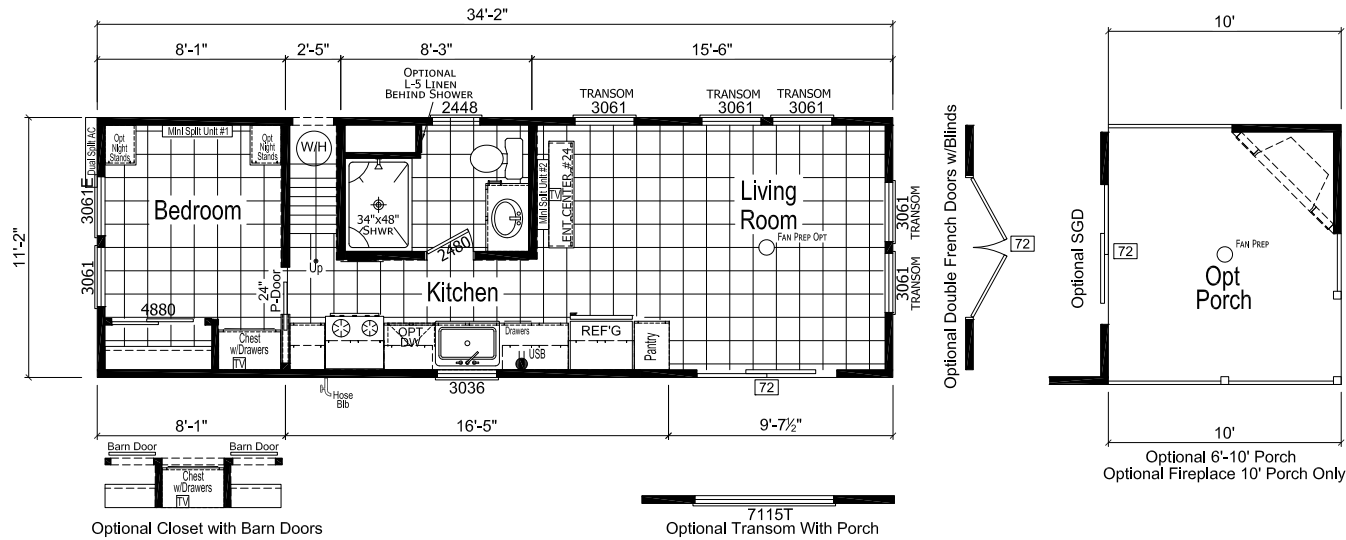

# Alloway

Athens Park Homes Series

CHAMPION

MANUFACTURED BEAUTIFULLY™

1 Bedroom, 1 Bath  
Approx. 381 Sq. Ft.

Last Updated: 7-27-20

**FACTORY Select HOMES**

19280 Cortez Blvd.  
Brooksville, FL 34601  
1-800-716-6337  
www.FactorySelectHomes.com

For Detailed Directions See Map On Our Website

I authorize Factory Expo Home Centers to build my house, per this plan.

X \_\_\_\_\_  
Customer Signature/Date

Important: Due to our policy of constant improvement, all information in our brochures may vary from actual home. The right is reserved to make changes at any time, without notice or obligation, in colors, materials, specifications, processes, and models. All dimensions and square footage calculations are nominal and approximate figures. Please check with your sales person for specific and current information.