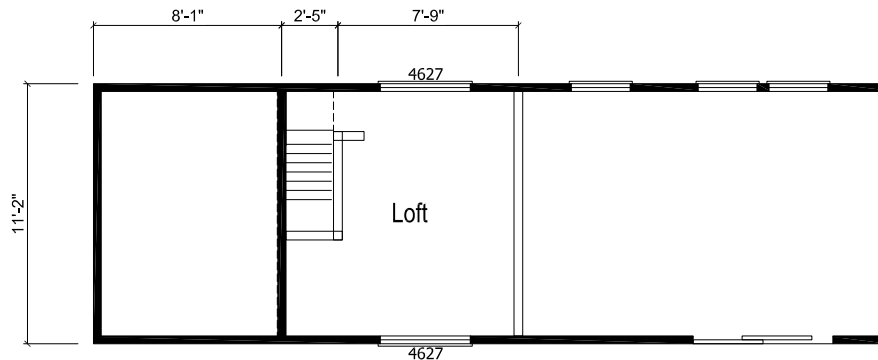

# Alloway

Athens Park Homes Series

CHAMPION

MANUFACTURED BEAUTIFULLY™

1 Bedroom, 1 Bath  
Approx. 381 Sq. Ft.

Last Updated: 7-27-20

**FACTORY Select HOMES**

19280 Cortez Blvd.  
Brooksville, FL 34601  
1-800-716-6337  
www.FactorySelectHomes.com

For Detailed Directions See Map On Our Website

I authorize Factory Expo Home Centers to build my house, per this plan.

X \_\_\_\_\_  
Customer Signature/Date

Important: Due to our policy of constant improvement, all information in our brochures may vary from actual home. The right is reserved to make changes at any time, without notice or obligation, in colors, materials, specifications, processes, and models. All dimensions and square footage calculations are nominal and approximate figures. Please check with your sales person for specific and current information.