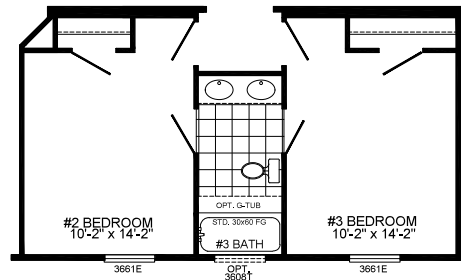

Amador

Legend Series

2254 SQ. FT. (Approximate) 4 Bedrooms, 2 Baths

Last Updated: 2-17-25

FACTORY SELECT HOMES
19280 Cortez Blvd.
Brooksville, FL 34601

FactorySelectHomes.com | 1-800-716-6337

IMPORTANT: Alta Cima Corp reserves the right to modify, cancel or substitute products or features of this event at any time without prior notice or obligation. Pictures and other promotional materials are representative and may depict or contain floor plans, square footages, elevations, options, upgrades, extra design features, decorations, floor coverings, specialty light fixtures, custom paint and wall coverings, window treatments, landscaping, sound and alarm systems, furnishings, appliances, and other designer/decorator features and amenities that are not included as part of the home and/or may not be available at all locations. Home, pricing and community information is subject to change, and homes to prior sale, at any time without notice or obligation. ©2020 Alta Cima Corp. All rights reserved.