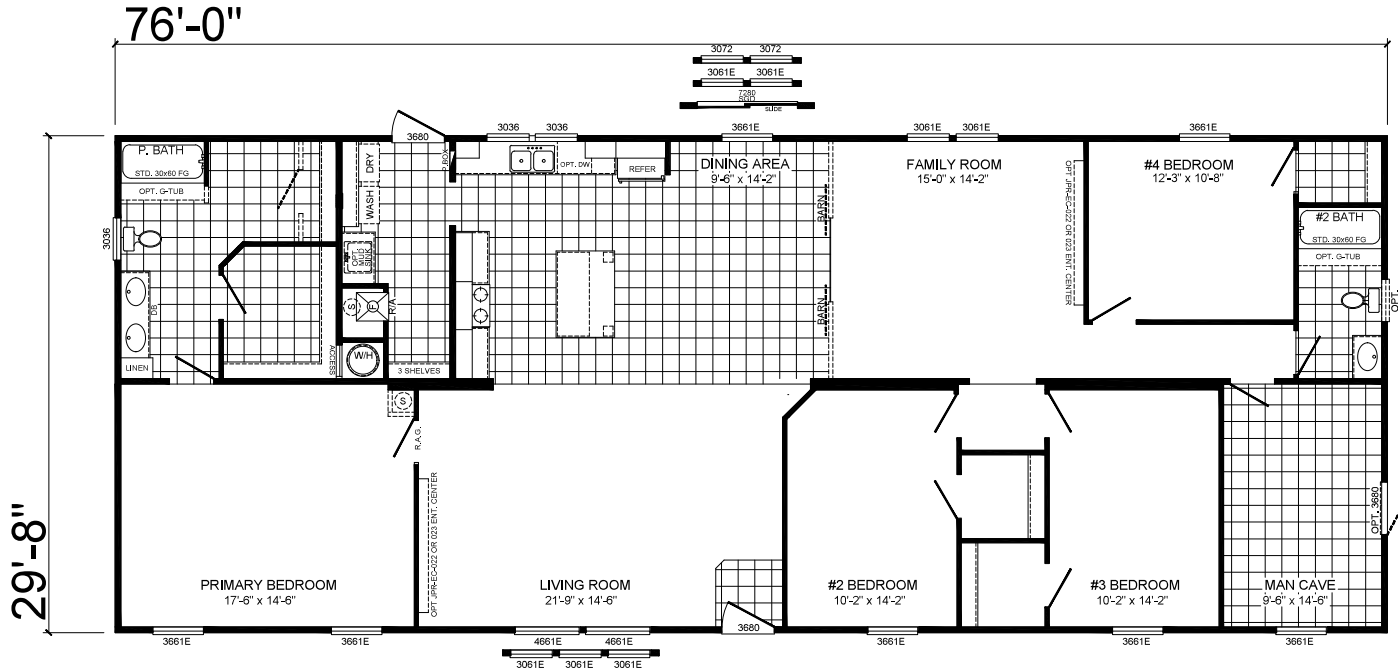

Amador

Legend Series

2254 SQ. FT. (Approximate) 4 Bedrooms, 2 Baths

Last Updated: 2-17-25

FACTORY SELECT HOMES
19280 Cortez Blvd.
Brooksville, FL 34601

FactorySelectHomes.com | 1-800-716-6337

IMPORTANT: Alta Cima Corp reserves the right to modify, cancel or substitute products or features of this event at any time without prior notice or obligation. Pictures and other promotional materials are representative and may depict or contain floor plans, square footages, elevations, options, upgrades, extra design features, decorations, floor coverings, specialty light fixtures, custom paint and wall coverings, window treatments, landscaping, sound and alarm systems, furnishings, appliances, and other designer/decorator features and amenities that are not included as part of the home and/or may not be available at all locations. Home, pricing and community information is subject to change, and homes to prior sale, at any time without notice or obligation. ©2020 Alta Cima Corp. All rights reserved.