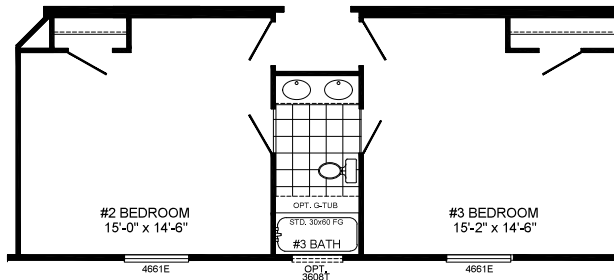

Amador

Legend Series

2254 SQ. FT. (Approximate) 4 Bedrooms, 2 Baths

Last Updated: 2-17-25

FACTORY SELECT HOMES
19280 Cortez Blvd.
Brooksville, FL 34601

FactorySelectHomes.com | 1-800-716-6337

IMPORTANT: Alta Cima Corp reserves the right to modify, cancel or substitute products or features of this event at any time without prior notice or obligation. Pictures and other promotional materials are representative and may depict or contain floor plans, square footages, elevations, options, upgrades, extra design features, decorations, floor coverings, specialty light fixtures, custom paint and wall coverings, window treatments, landscaping, sound and alarm systems, furnishings, appliances, and other designer/decorator features and amenities that are not included as part of the home and/or may not be available at all locations. Home, pricing and community information is subject to change, and homes to prior sale, at any time without notice or obligation. ©2020 Alta Cima Corp. All rights reserved.