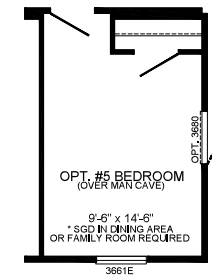

Amador

Legend Series

2254 SQ. FT. (Approximate) 4 Bedrooms, 2 Baths

Last Updated: 2-17-25

FACTORY SELECT HOMES
19280 Cortez Blvd.
Brooksville, FL 34601

FactorySelectHomes.com | 1-800-716-6337

IMPORTANT: Alta Cima Corp reserves the right to modify, cancel or substitute products or features of this event at any time without prior notice or obligation. Pictures and other promotional materials are representative and may depict or contain floor plans, square footages, elevations, options, upgrades, extra design features, decorations, floor coverings, specialty light fixtures, custom paint and wall coverings, window treatments, landscaping, sound and alarm systems, furnishings, appliances, and other designer/decorator features and amenities that are not included as part of the home and/or may not be available at all locations. Home, pricing and community information is subject to change, and homes to prior sale, at any time without notice or obligation. ©2020 Alta Cima Corp. All rights reserved.