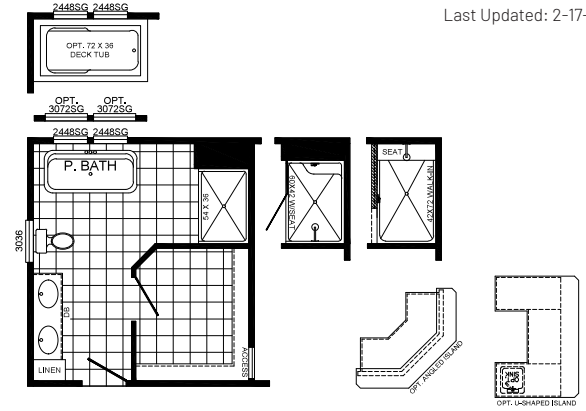

Amador

Legend Series

2254 SQ. FT. (Approximate) 4 Bedrooms, 2 Baths

Last Updated: 2-17-25

FACTORY SELECT HOMES
19280 Cortez Blvd.
Brooksville, FL 34601

FactorySelectHomes.com | 1-800-716-6337

IMPORTANT: Alta Cima Corp reserves the right to modify, cancel or substitute products or features of this event at any time without prior notice or obligation. Pictures and other promotional materials are representative and may depict or contain floor plans, square footages, elevations, options, upgrades, extra design features, decorations, floor coverings, specialty light fixtures, custom paint and wall coverings, window treatments, landscaping, sound and alarm systems, furnishings, appliances, and other designer/decorator features and amenities that are not included as part of the home and/or may not be available at all locations. Home, pricing and community information is subject to change, and homes to prior sale, at any time without notice or obligation. ©2020 Alta Cima Corp. All rights reserved.