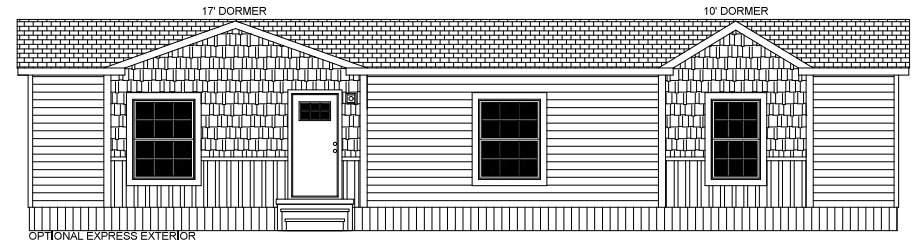

Bakerhill

Express Series

1456 SQ. FT. (Approximate) 3 Bedrooms, 2 Baths

Last Updated: 2-17-25

FACTORY SELECT HOMES
19280 Cortez Blvd.
Brooksville, FL 34601

FactorySelectHomes.com | 1-800-716-6337

IMPORTANT: Alta Cima Corp reserves the right to modify, cancel or substitute products or features of this event at any time without prior notice or obligation. Pictures and other promotional materials are representative and may depict or contain floor plans, square footages, elevations, options, upgrades, extra design features, decorations, floor coverings, specialty light fixtures, custom paint and wall coverings, window treatments, landscaping, sound and alarm systems, furnishings, appliances, and other designer/decorator features and amenities that are not included as part of the home and/or may not be available at all locations. Home, pricing and community information is subject to change, and homes to prior sale, at any time without notice or obligation. ©2020 Alta Cima Corp. All rights reserved.