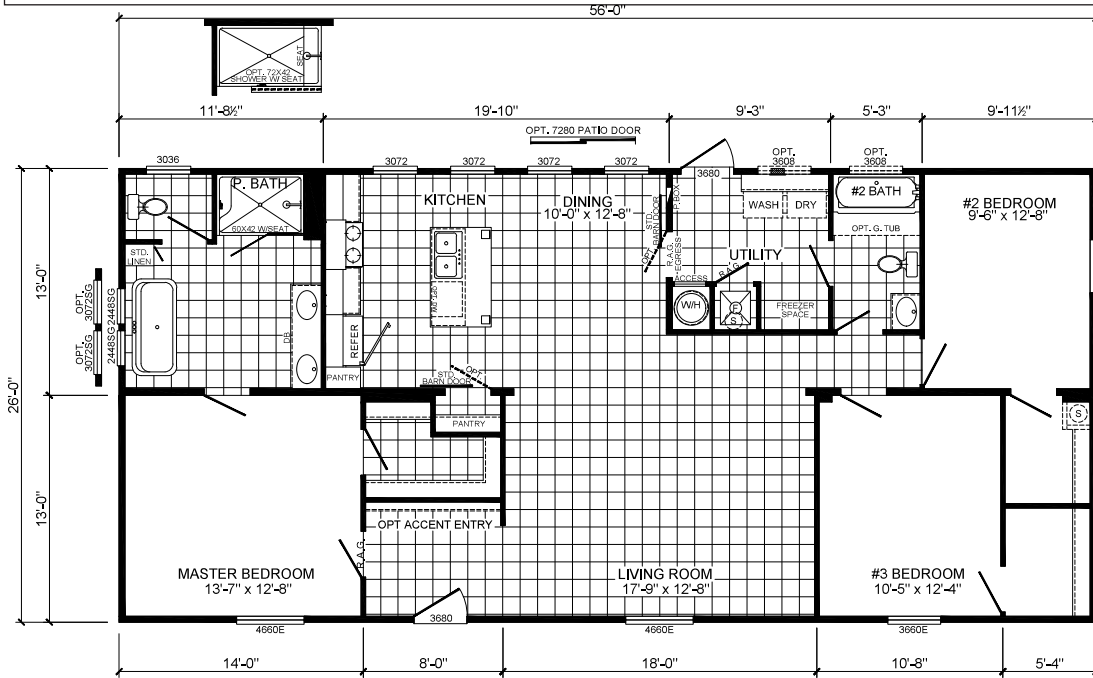

Bakerhill

Express Series

1456 SQ. FT. (Approximate) 3 Bedrooms, 2 Baths

Last Updated: 2-17-25

FACTORY SELECT HOMES
19280 Cortez Blvd.
Brooksville, FL 34601

FactorySelectHomes.com | 1-800-716-6337

IMPORTANT: Alta Cima Corp reserves the right to modify, cancel or substitute products or features of this event at any time without prior notice or obligation. Pictures and other promotional materials are representative and may depict or contain floor plans, square footages, elevations, options, upgrades, extra design features, decorations, floor coverings, specialty light fixtures, custom paint and wall coverings, window treatments, landscaping, sound and alarm systems, furnishings, appliances, and other designer/decorator features and amenities that are not included as part of the home and/or may not be available at all locations. Home, pricing and community information is subject to change, and homes to prior sale, at any time without notice or obligation. ©2020 Alta Cima Corp. All rights reserved.