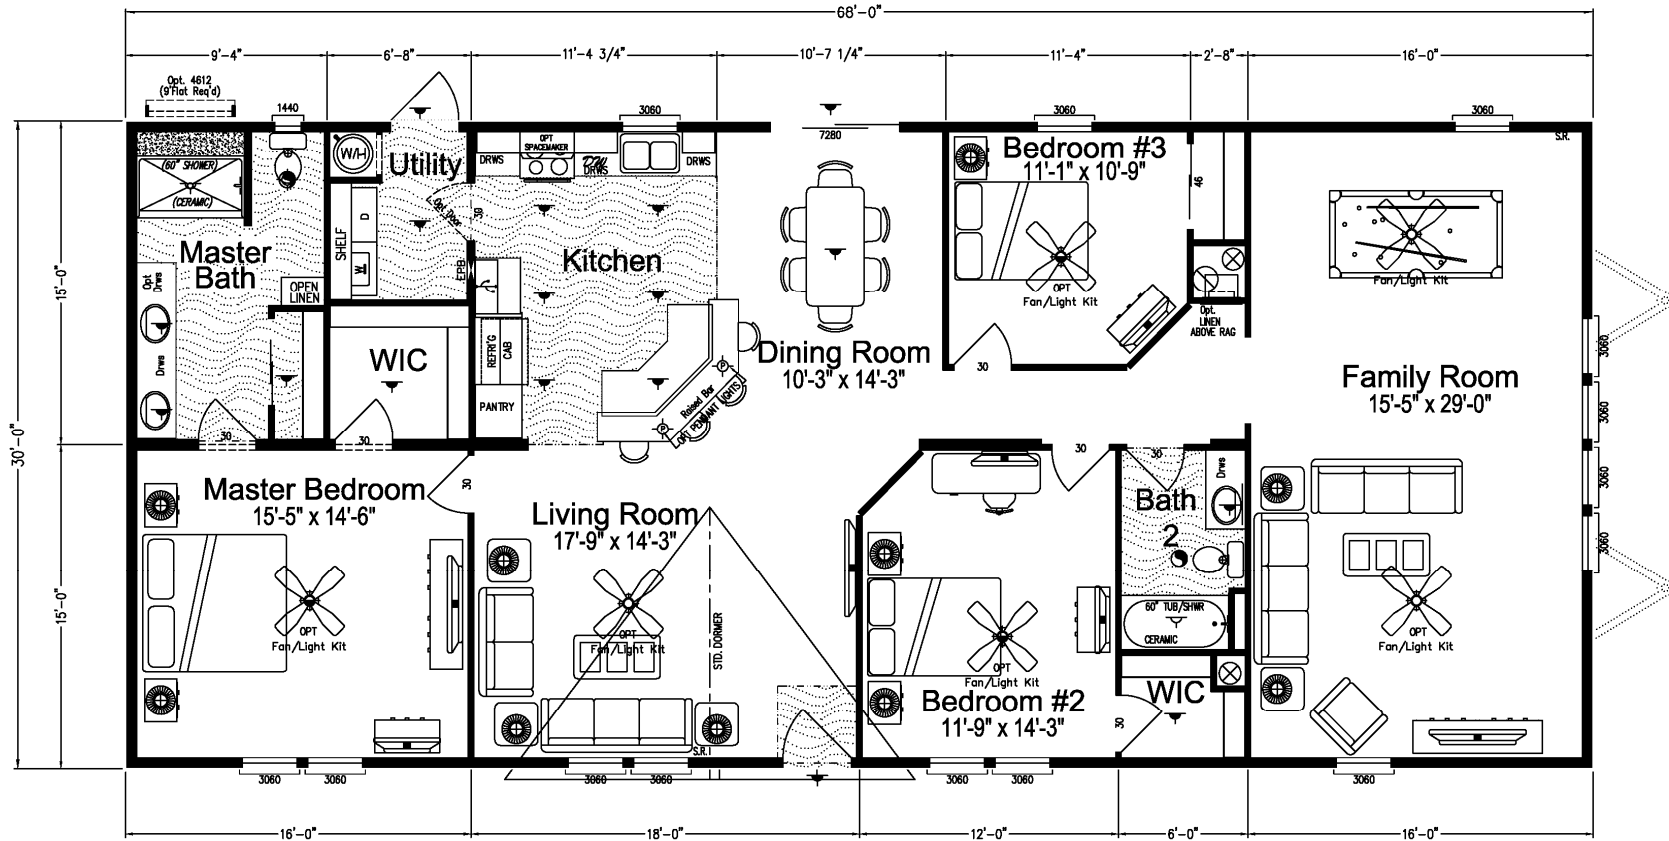

Ballard

Cape Manor Series

2,040 SQ. FT. (Approximate) 3 Bedroom, 2 Bath

Last Updated: 6-1-21

FACTORY SELECT HOMES
19280 Cortez Blvd.
Brooksville, FL 34601

FactorySelectHomes.com | 1-800-716-6337

IMPORTANT: Alta Cima Corp reserves the right to modify, cancel or substitute products or features of this event at any time without prior notice or obligation. Pictures and other promotional materials are representative and may depict or contain floor plans, square footages, elevations, options, upgrades, extra design features, decorations, floor coverings, specialty light fixtures, custom paint and wall coverings, window treatments, landscaping, sound and alarm systems, furnishings, appliances, and other designer/decorator features and amenities that are not included as part of the home and/or may not be available at all locations. Home, pricing and community information is subject to change, and homes to prior sale, at any time without notice or obligation. ©2020 Alta Cima Corp. All rights reserved.