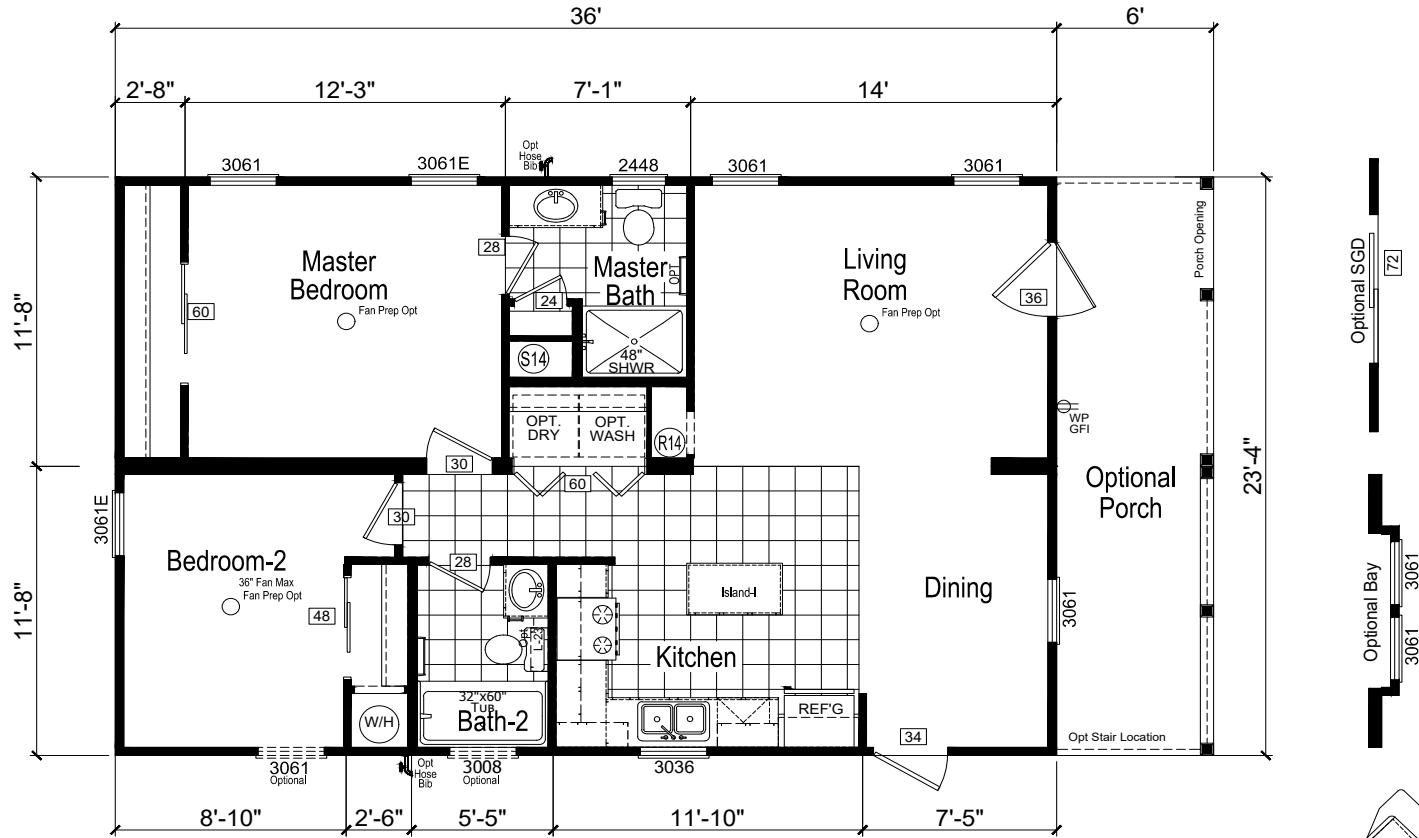

Bardin

Trinity Series

2 Bedrooms, 2 Baths
Approx. 840 Sq. Ft.

Last Updated: 7-8-20

Opt Island G

NO FURNACE / OVERHEAD DUCTS ONLY

I authorize Factory Expo Home Centers to build my house, per this plan.

X _____