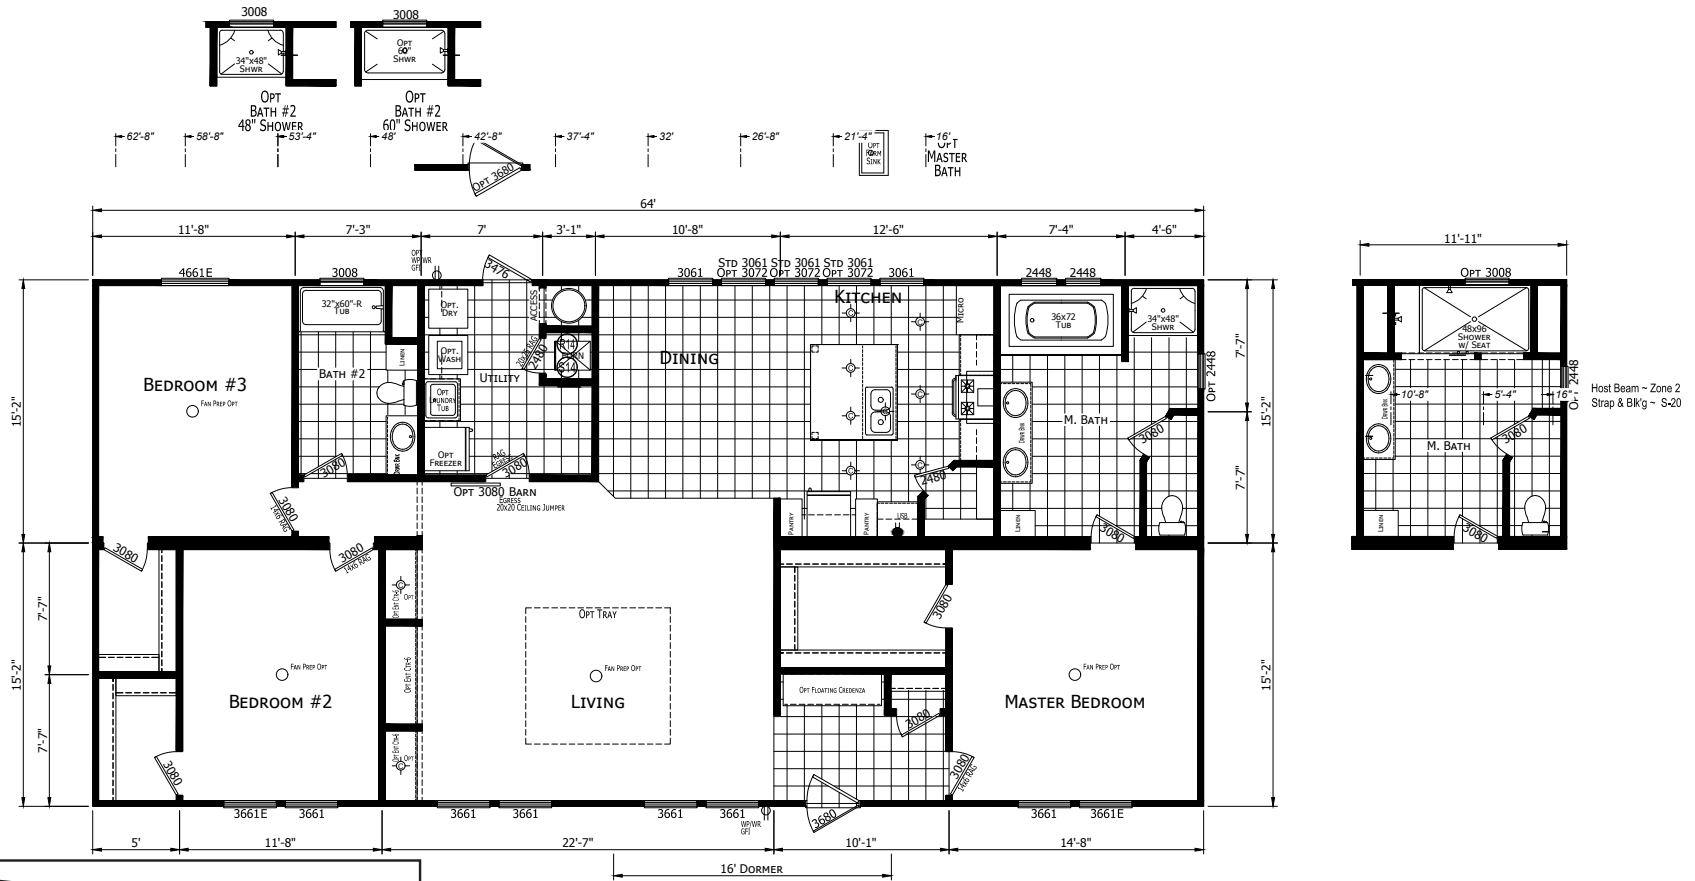

# Bayberry

Crossings Limited Series

CHAMPION

MANUFACTURED BEAUTIFULLY™

# FactorySelectHomes

3 Bedrooms, 2 Baths  
Approx. 1,941 Sq. Ft.

Last Updated: 5-16-19

FactorySelectHomes

19280 Cortez Blvd.  
Brooksville, FL 34601  
1-800-716-6337

www.FactorySelectHomes.com

For Detailed Directions See Map On Our Website