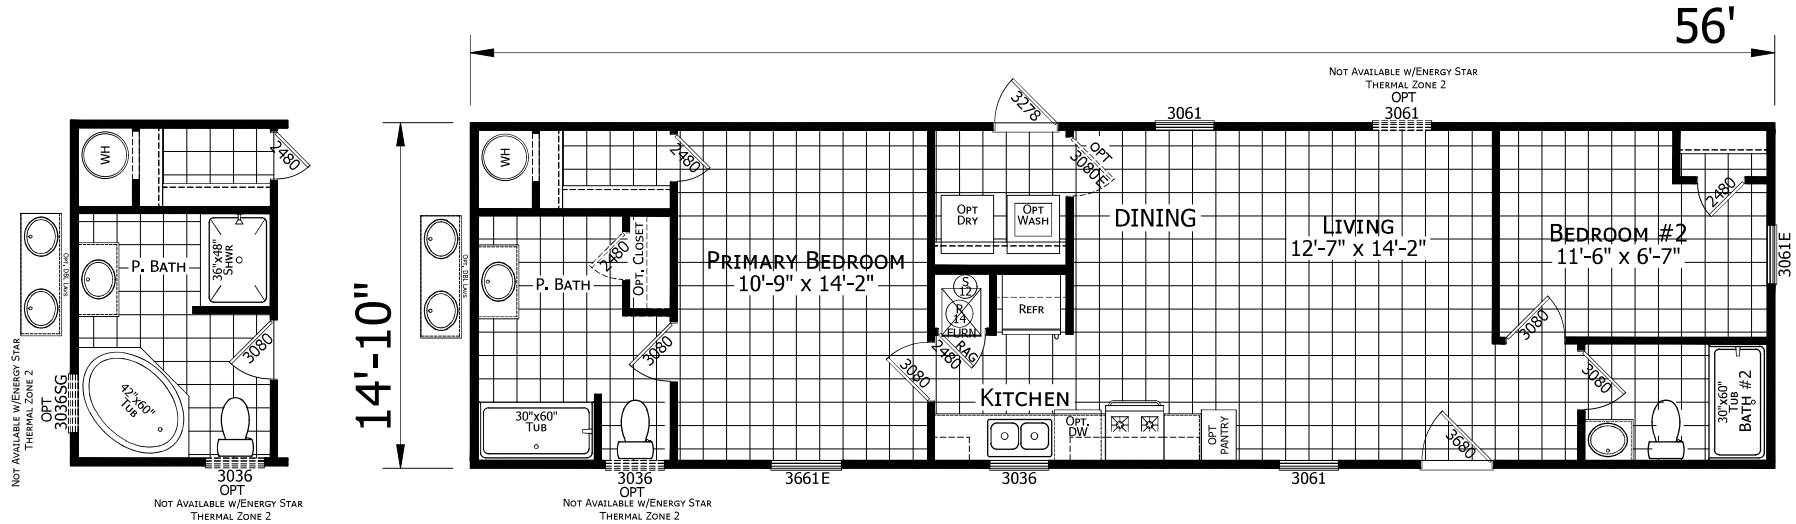

# Belton

Home Run Series

831 SQ. FT. (Approximate) 2 Bedroom, 2 Bath

Last Updated: 9-23-24

**FACTORY SELECT HOMES**  
 19280 Cortez Blvd.  
 Brooksville, FL 34601

**FactorySelectHomes.com | 1-800-716-6337**