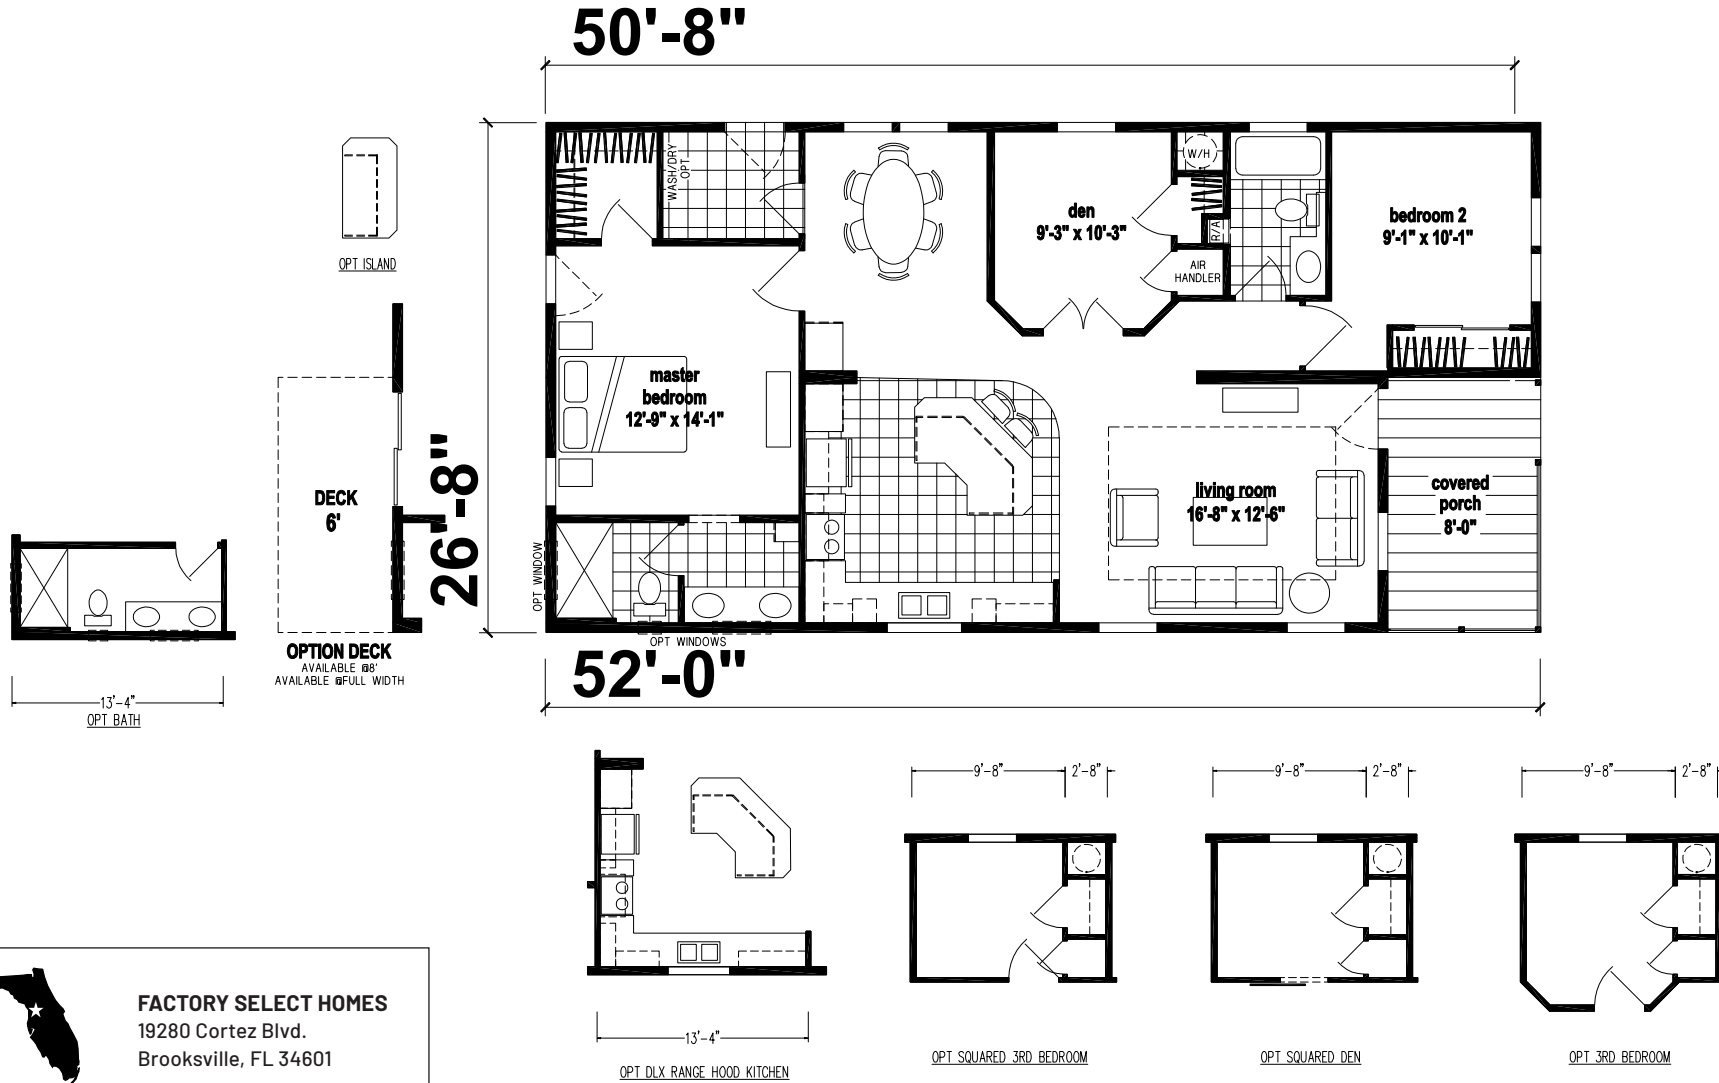

Berrien

Silver Springs Limited Series

1,351 SQ. FT. (Approximate) 2 Bedrooms, 2 Baths

Last Updated: 1-8-24

FACTORY SELECT HOMES
19280 Cortez Blvd.
Brooksville, FL 34601

FactorySelectHomes.com | 1-800-716-6337