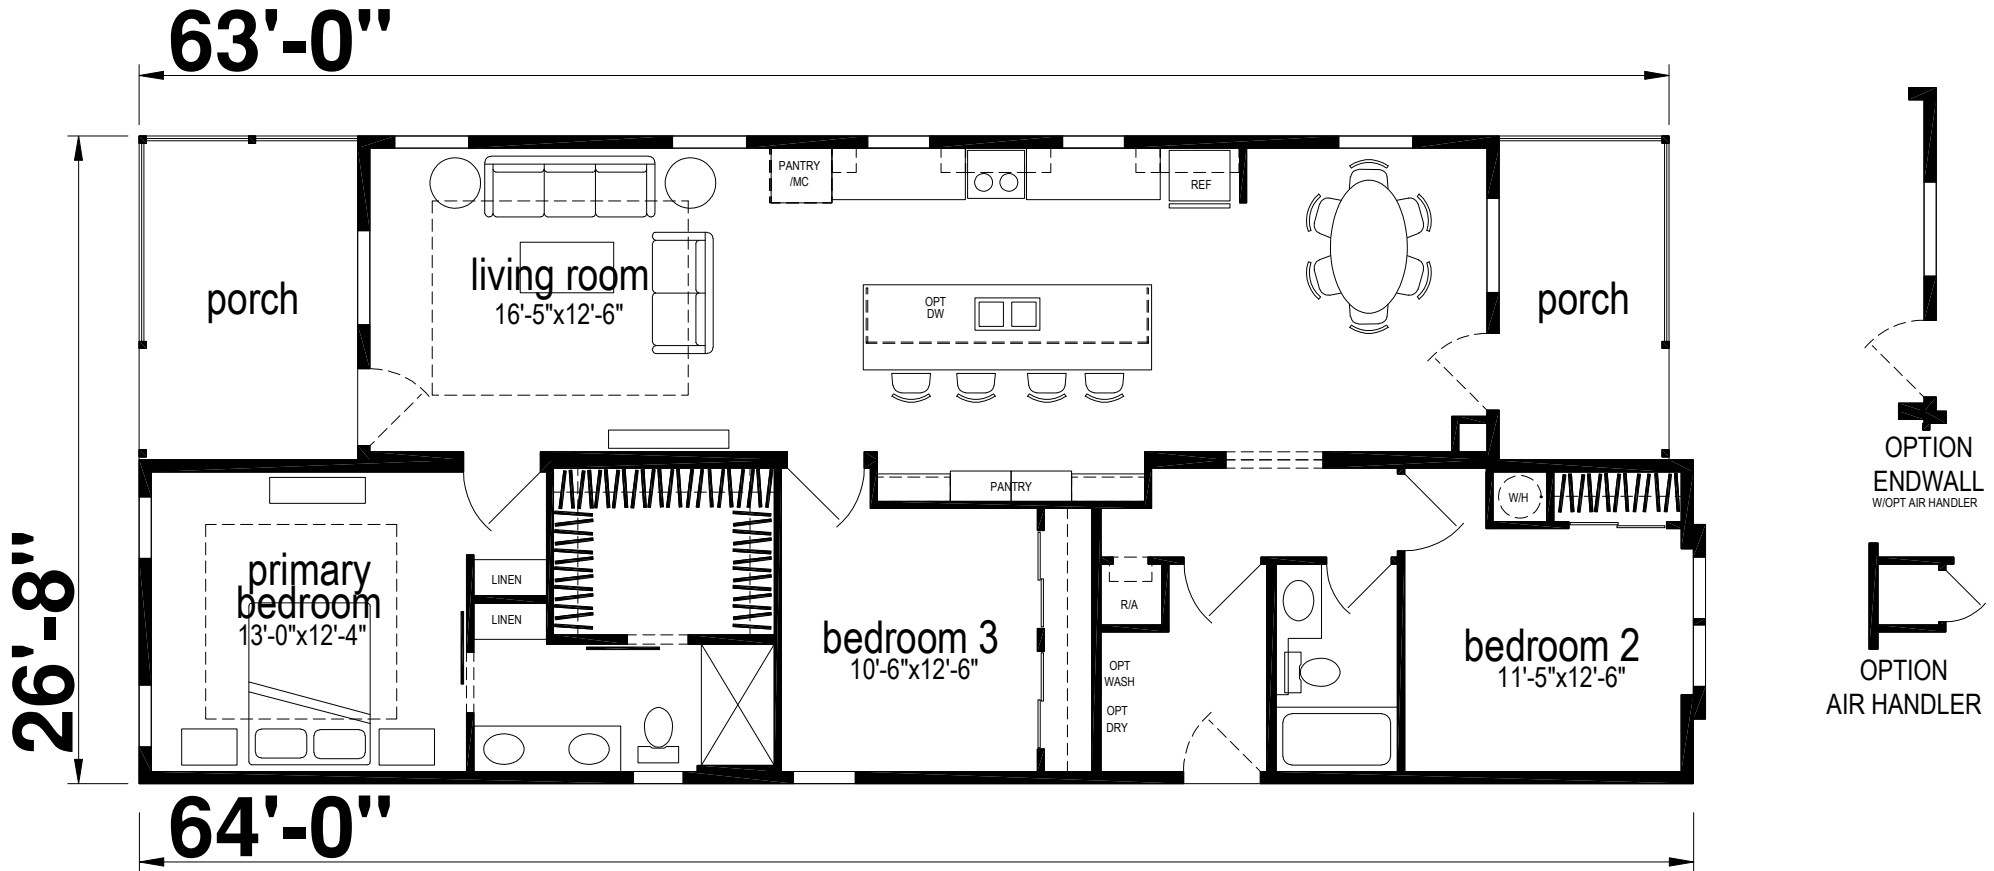

Bethany

Silver Springs Limited Series

1484 SQ. FT. (Approximate) 3 Bedrooms, 2 Baths

Last Updated: 1-23-25

FACTORY SELECT HOMES
19280 Cortez Blvd.
Brooksville, FL 34601

FactorySelectHomes.com | 1-800-716-6337