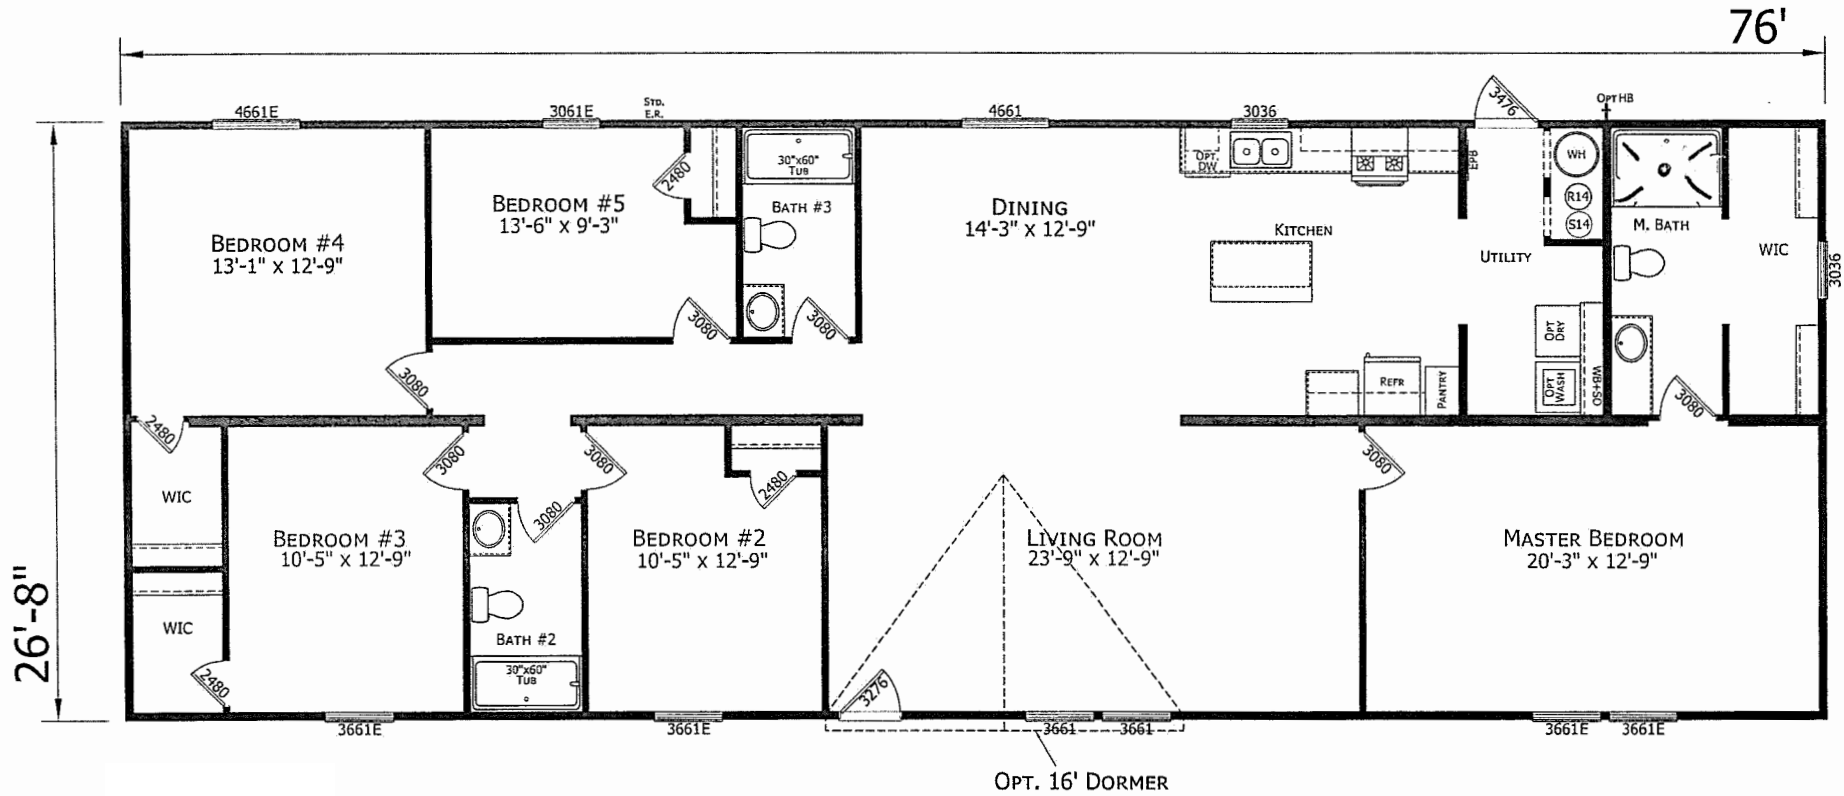

# Bimini Prime

Prime Series

2,027 SQ. FT. (Approximate) 5 Bedrooms, 3 Baths

Last Updated: 7-29-21

\*Limited quantities of the Bimini Prime are available – please call our sales office to confirm.

**FACTORY SELECT HOMES**  
19280 Cortez Blvd.  
Brooksville, FL 34601