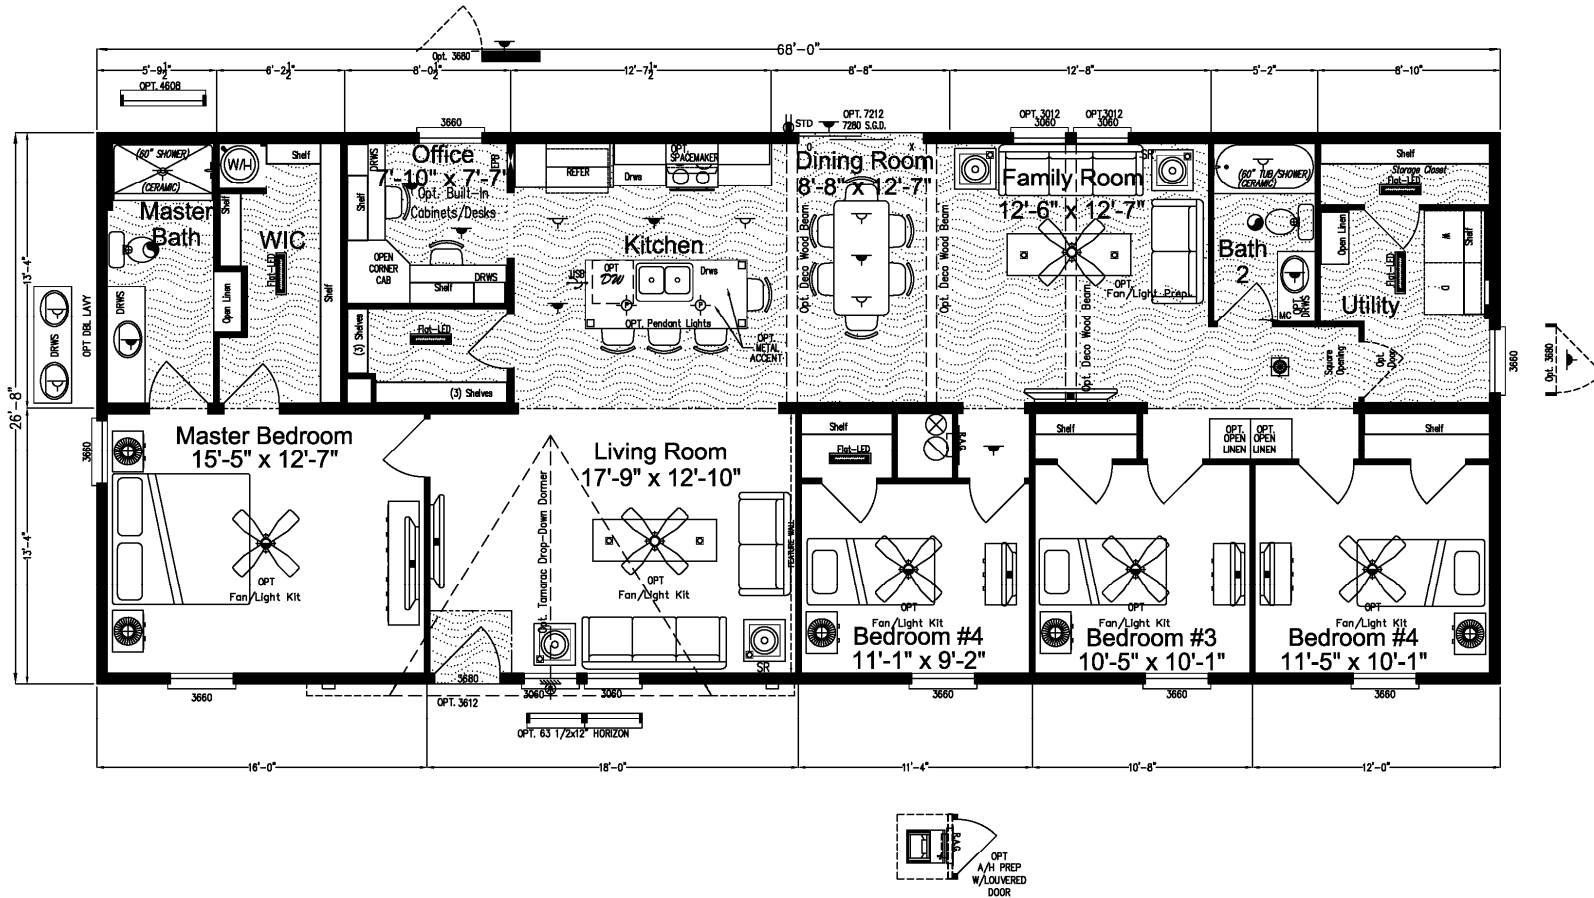

Braemar

Cape Manor Series

1,814 SQ. FT. (Approximate) 4 Bedroom, 2 Bath

Last Updated: 6-1-21

FACTORY SELECT HOMES
 19280 Cortez Blvd.
 Brooksville, FL 34601

FactorySelectHomes.com | 1-800-716-6337

IMPORTANT: Alta Cima Corp reserves the right to modify, cancel or substitute products or features of this event at any time without prior notice or obligation. Pictures and other promotional materials are representative and may depict or contain floor plans, square footages, elevations, options, upgrades, extra design features, decorations, floor coverings, specialty light fixtures, custom paint and wall coverings, window treatments, landscaping, sound and alarm systems, furnishings, appliances, and other designer/decorator features and amenities that are not included as part of the home and/or may not be available at all locations. Home, pricing and community information is subject to change, and homes to prior sale, at any time without notice or obligation. ©2020 Alta Cima Corp. All rights reserved.