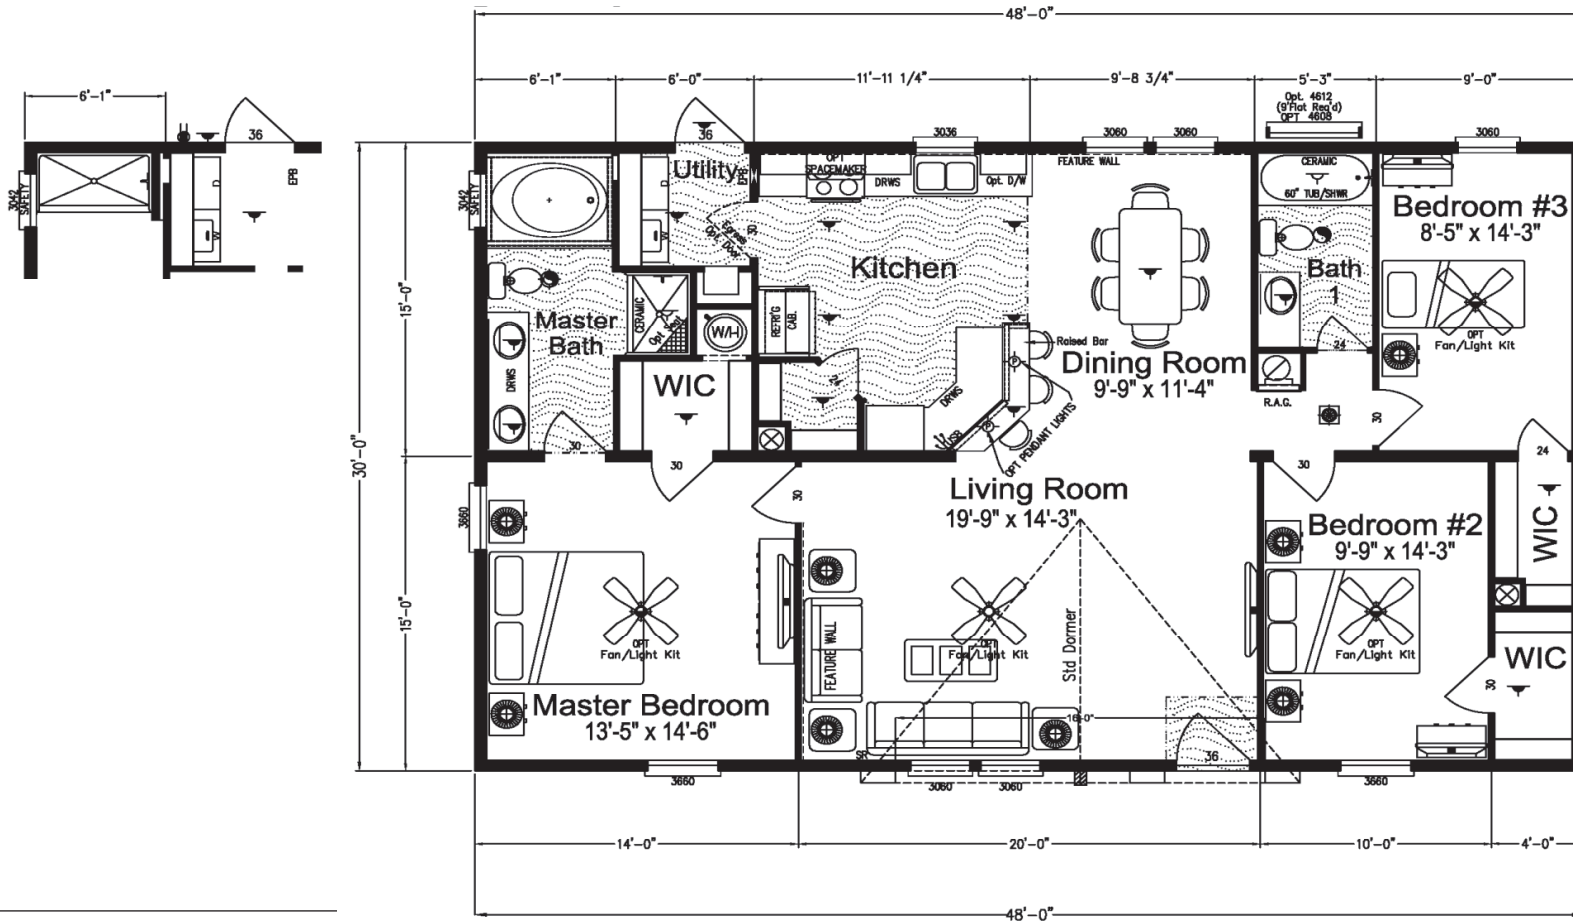

Bromley

Cape Manor Series

1,440 SQ. FT. (Approximate) 3 Bedroom, 2 Bath

Last Updated: 6-1-21

FACTORY SELECT HOMES
19280 Cortez Blvd.
Brooksville, FL 34601

FactorySelectHomes.com | 1-800-716-6337

IMPORTANT: Alta Cima Corp reserves the right to modify, cancel or substitute products or features of this event at any time without prior notice or obligation. Pictures and other promotional materials are representative and may depict or contain floor plans, square footages, elevations, options, upgrades, extra design features, decorations, floor coverings, specialty light fixtures, custom paint and wall coverings, window treatments, landscaping, sound and alarm systems, furnishings, appliances, and other designer/decorator features and amenities that are not included as part of the home and/or may not be available at all locations. Home, pricing and community information is subject to change, and homes to prior sale, at any time without notice or obligation. ©2020 Alta Cima Corp. All rights reserved.