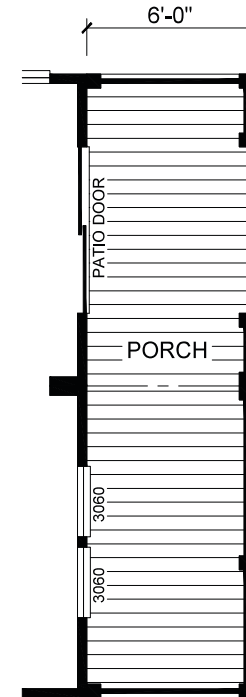

Brookfield

Community Series

810 SQ. FT. (Approximate) 2 Bedrooms, 2 Baths

Last Updated: 12-5-22

OPTIONAL PORCHES

FACTORY SELECT HOMES
 19280 Cortez Blvd.
 Brooksville, FL 34601

FactorySelectHomes.com | 1-800-716-6337