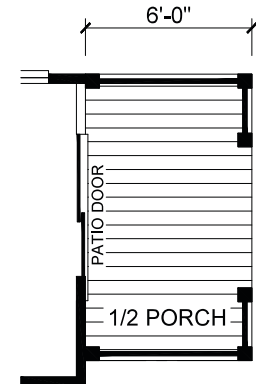

Brookfield

Community Series

810 SQ. FT. (Approximate) 2 Bedrooms, 2 Baths

Last Updated: 12-5-22

OPTIONAL PORCHES

FACTORY SELECT HOMES
 19280 Cortez Blvd.
 Brooksville, FL 34601

FactorySelectHomes.com | 1-800-716-6337