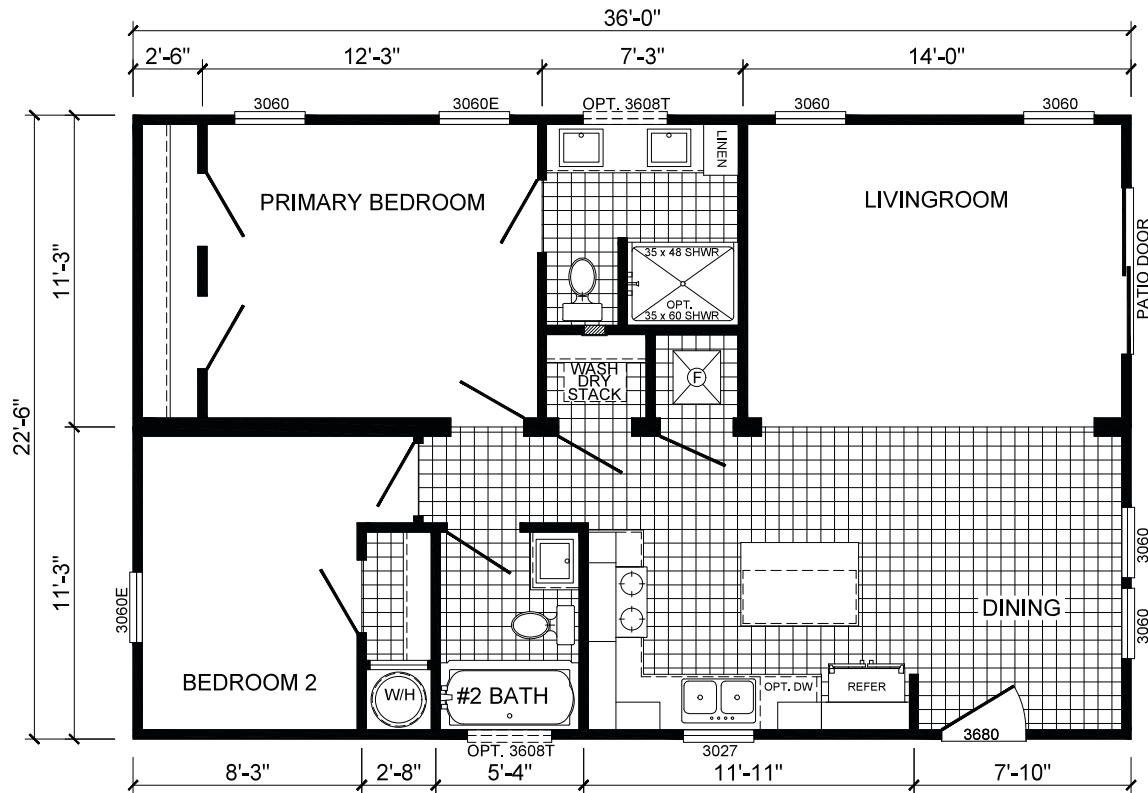

Brookfield

Community Series

810 SQ. FT. (Approximate) 2 Bedrooms, 2 Baths

Last Updated: 12-5-22

OPTIONAL PORCHES

FACTORY SELECT HOMES
 19280 Cortez Blvd.
 Brooksville, FL 34601

FactorySelectHomes.com | 1-800-716-6337