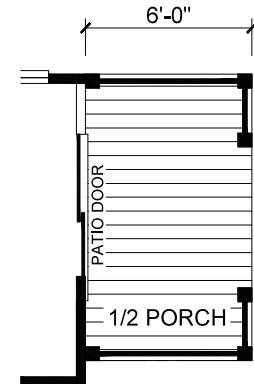

Brookfield

Community Series

810 SQ. FT. (Approximate) 2 Bedrooms, 2 Baths

Last Updated: 12-12-22

OPTIONAL PORCHES

FACTORY SELECT HOMES
 19280 Cortez Blvd.
 Brooksville, FL 34601

FactorySelectHomes.com | 1-800-716-6337