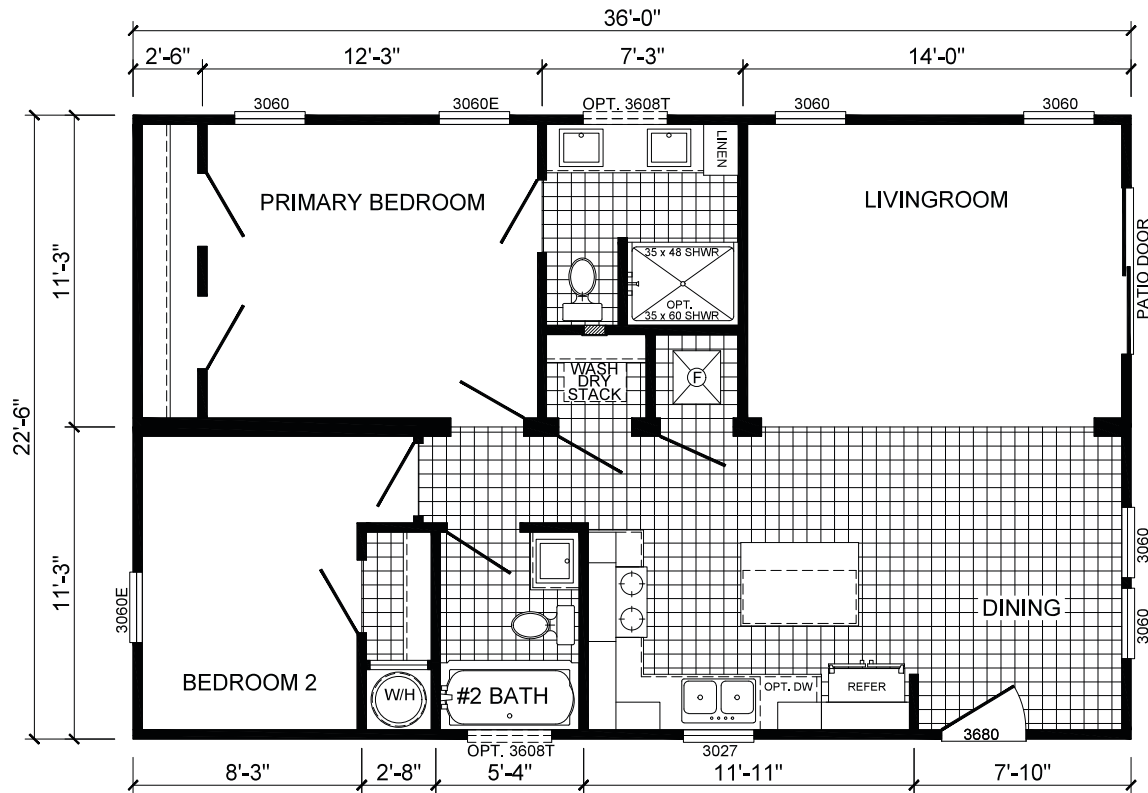

Brookfield

Community Series

810 SQ. FT. (Approximate) 2 Bedrooms, 2 Baths

Last Updated: 12-12-22

OPTIONAL PORCHES

FACTORY SELECT HOMES
 19280 Cortez Blvd.
 Brooksville, FL 34601

FactorySelectHomes.com | 1-800-716-6337