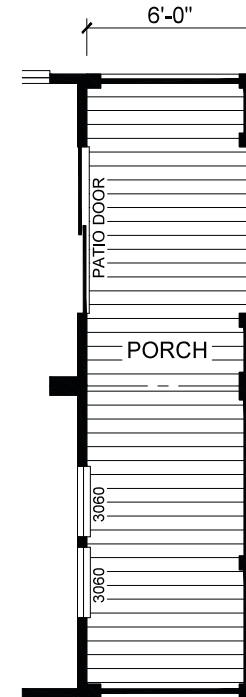

Brookfield

Community Series

810 SQ. FT. (Approximate) 2 Bedrooms, 2 Baths

Last Updated: 12-12-22

OPTIONAL PORCHES

FACTORY SELECT HOMES
 19280 Cortez Blvd.
 Brooksville, FL 34601

FactorySelectHomes.com | 1-800-716-6337