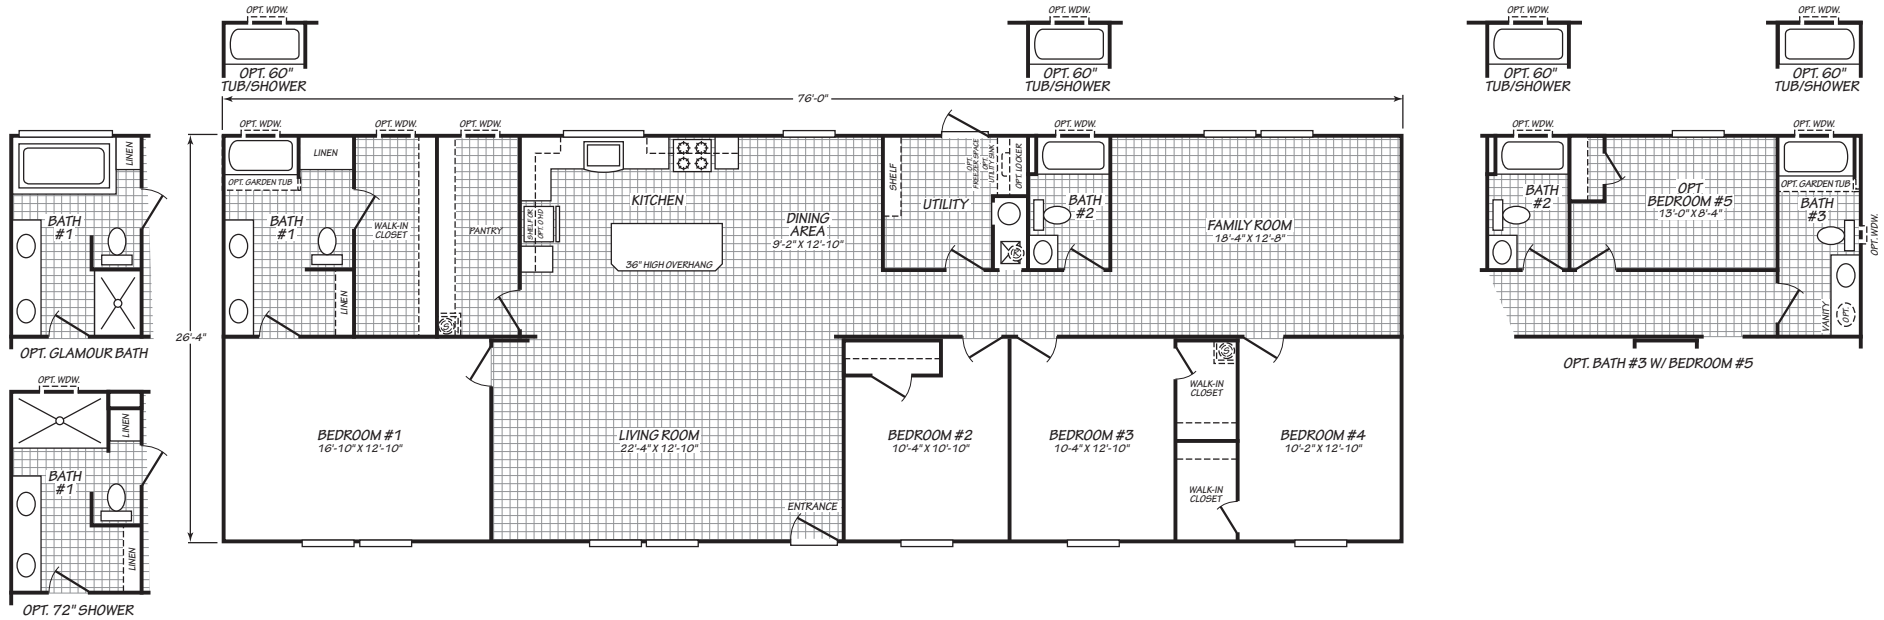

Brooklet

Summit Series

2,001 SQ. FT. (Approximate) 4 Bedrooms, 2 Baths

Last Updated: 2-6-23

FACTORY SELECT HOMES
 19280 Cortez Blvd.
 Brooksville, FL 34601

FactorySelectHomes.com | 1-800-716-6337

IMPORTANT: Alta Cima Corp reserves the right to modify, cancel or substitute products or features of this event at any time without prior notice or obligation. Pictures and other promotional materials are representative and may depict or contain floor plans, square footages, elevations, options, upgrades, extra design features, decorations, floor coverings, specialty light fixtures, custom paint and wall coverings, window treatments, landscaping, sound and alarm systems, furnishings, appliances, and other designer/decorator features and amenities that are not included as part of the home and/or may not be available at all locations. Home, pricing and community information is subject to change, and homes to prior sale, at any time without notice or obligation. ©2020 Alta Cima Corp. All rights reserved.