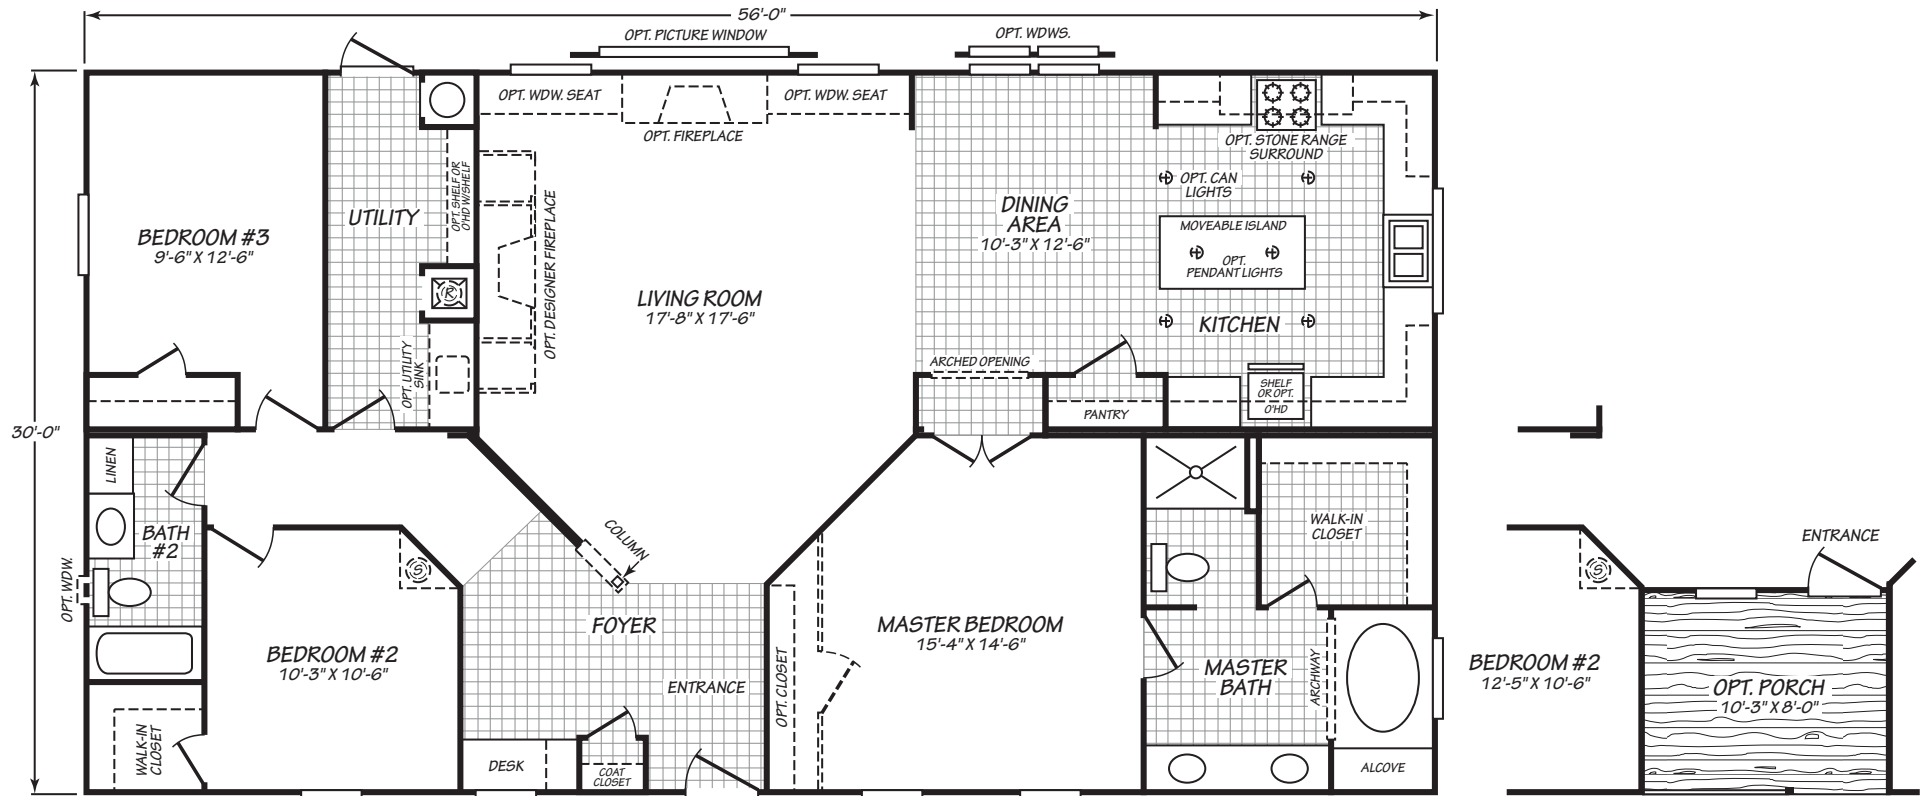

Caladesi

Eagle Trace II Series

FactorySelectHomes

3 Bedrooms, 2 Baths
Approx. 1,680 Sq. Ft.

Last Updated: 9-21-18

FactorySelectHomes

19280 Cortez Blvd.
Brooksville, FL 34601
1-800-716-6337
www.FactorySelectHomes.com