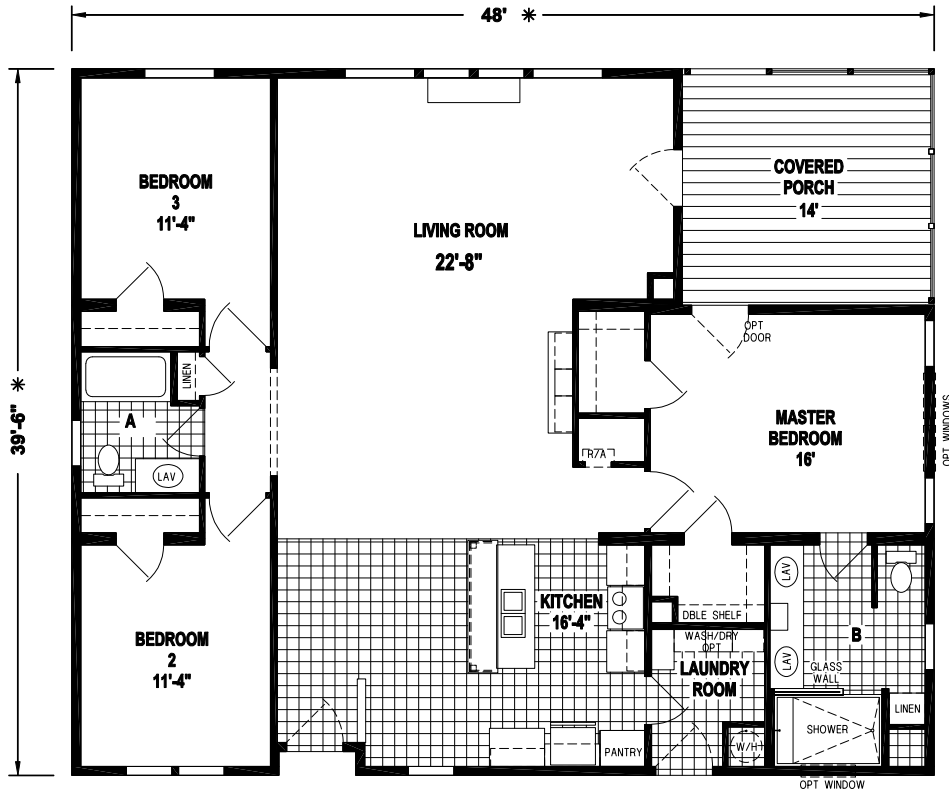

# Callahan

Silver Springs Elite Series

1,882 SQ. FT. (Approximate) 3 Bedroom, 2 Bath

Last Updated: 1-19-22

**FACTORY SELECT HOMES**  
19280 Cortez Blvd.  
Brooksville, FL 34601

**FactorySelectHomes.com | 1-800-716-6337**