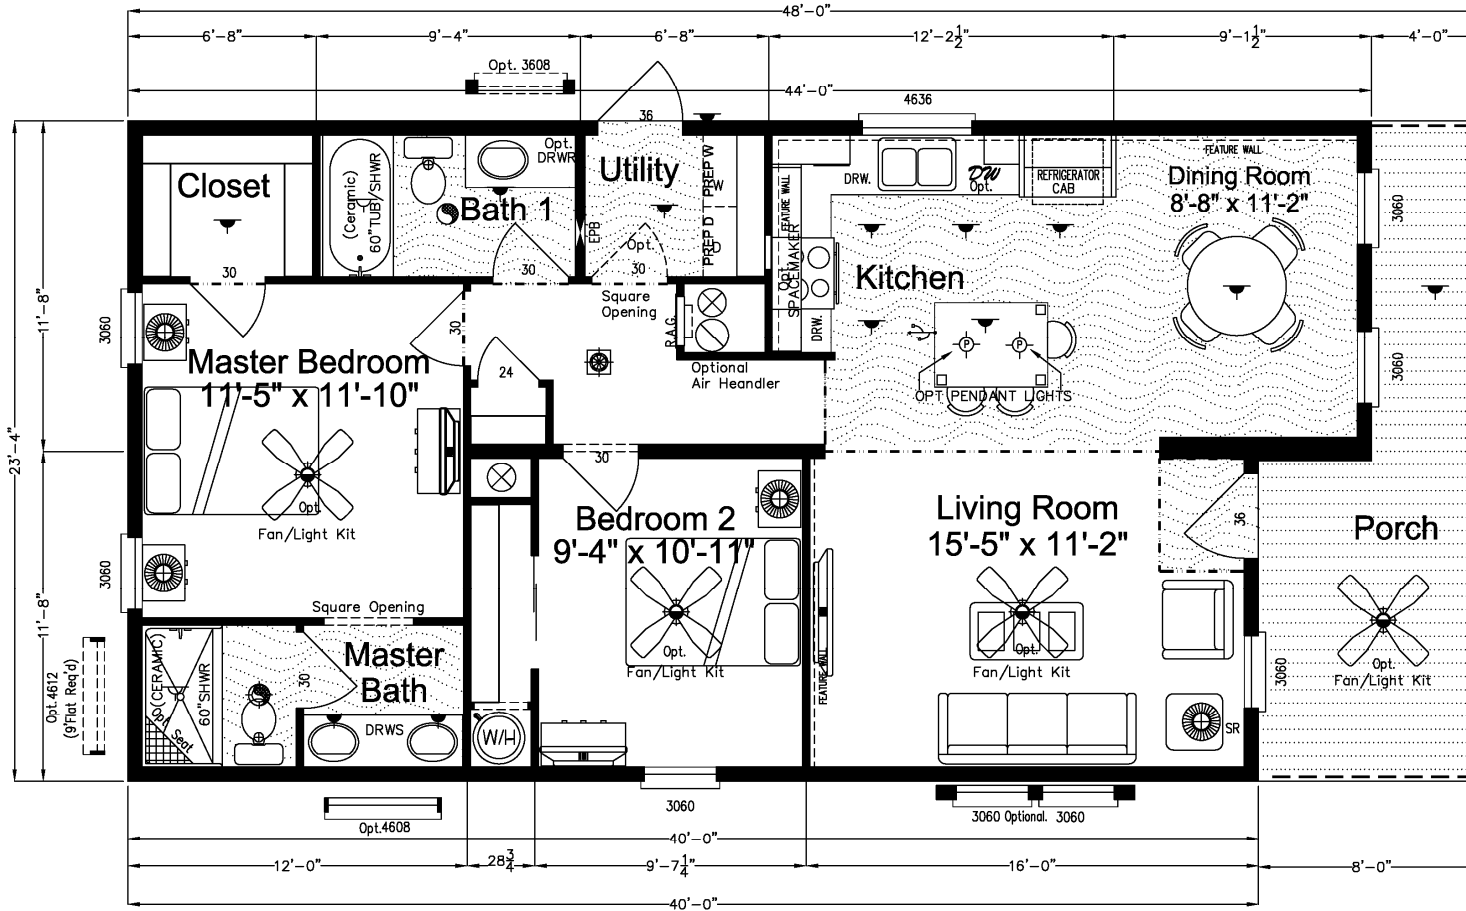

Camden

Cape Manor Series

1,120 SQ. FT. (Approximate) 2 Bedroom, 2 Bath

Last Updated: 6-1-21

FACTORY SELECT HOMES
19280 Cortez Blvd.
Brooksville, FL 34601

FactorySelectHomes.com | 1-800-716-6337

IMPORTANT: Alta Cima Corp reserves the right to modify, cancel or substitute products or features of this event at any time without prior notice or obligation. Pictures and other promotional materials are representative and may depict or contain floor plans, square footages, elevations, options, upgrades, extra design features, decorations, floor coverings, specialty light fixtures, custom paint and wall coverings, window treatments, landscaping, sound and alarm systems, furnishings, appliances, and other designer/decorator features and amenities that are not included as part of the home and/or may not be available at all locations. Home, pricing and community information is subject to change, and homes to prior sale, at any time without notice or obligation. ©2020 Alta Cima Corp. All rights reserved.