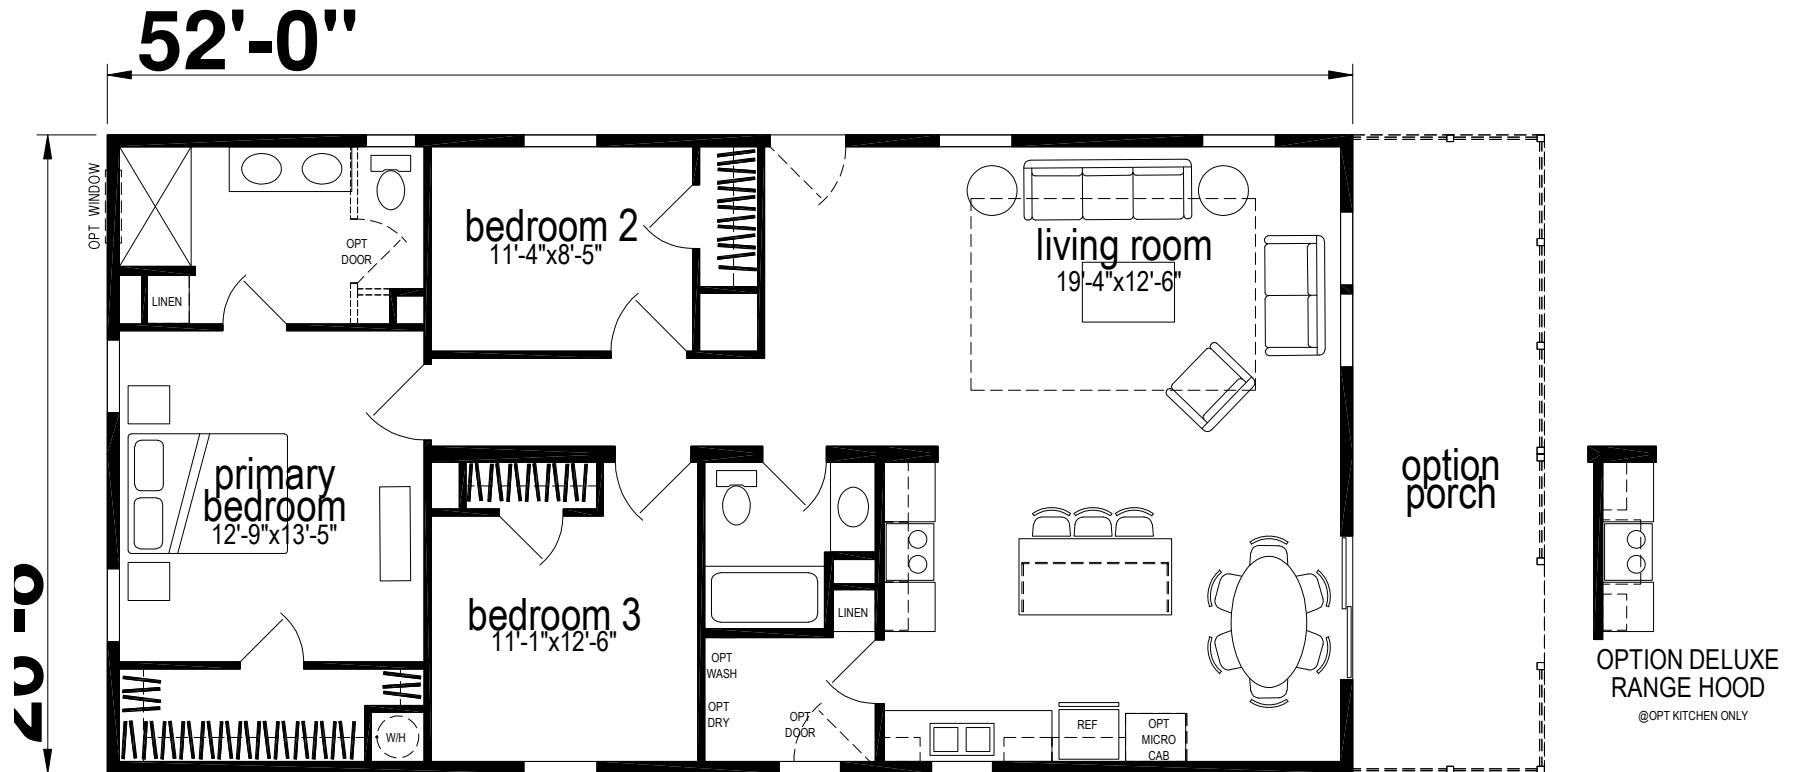

Candler

Silver Springs Limited Series

1,380 SQ. FT. (Approximate) 3 Bedrooms, 2 Baths

Last Updated: 10-31-23

FACTORY SELECT HOMES
19280 Cortez Blvd.
Brooksville, FL 34601

FactorySelectHomes.com | 1-800-716-6337