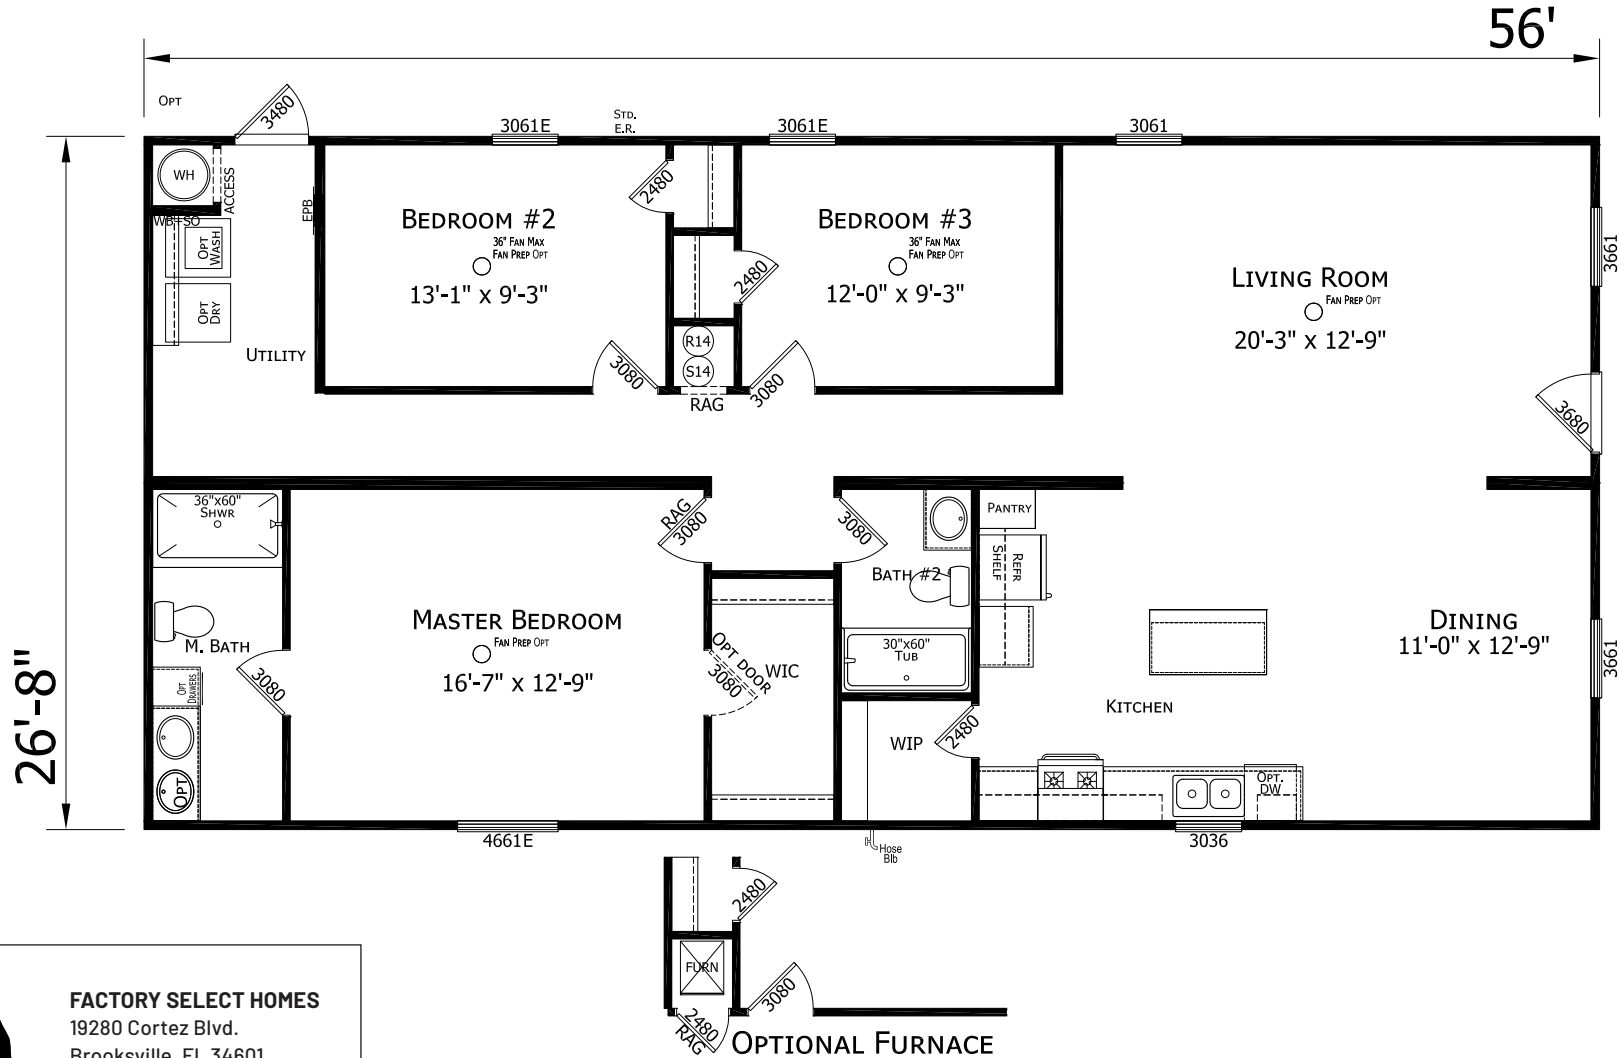

# Canford

Prime Series

1,494 SQ. FT. (Approximate) 3 Bedroom, 2 Bath

Last Updated: 6-21-24

**FACTORY SELECT HOMES**  
 19280 Cortez Blvd.  
 Brooksville, FL 34601

**FactorySelectHomes.com | 1-800-716-6337**