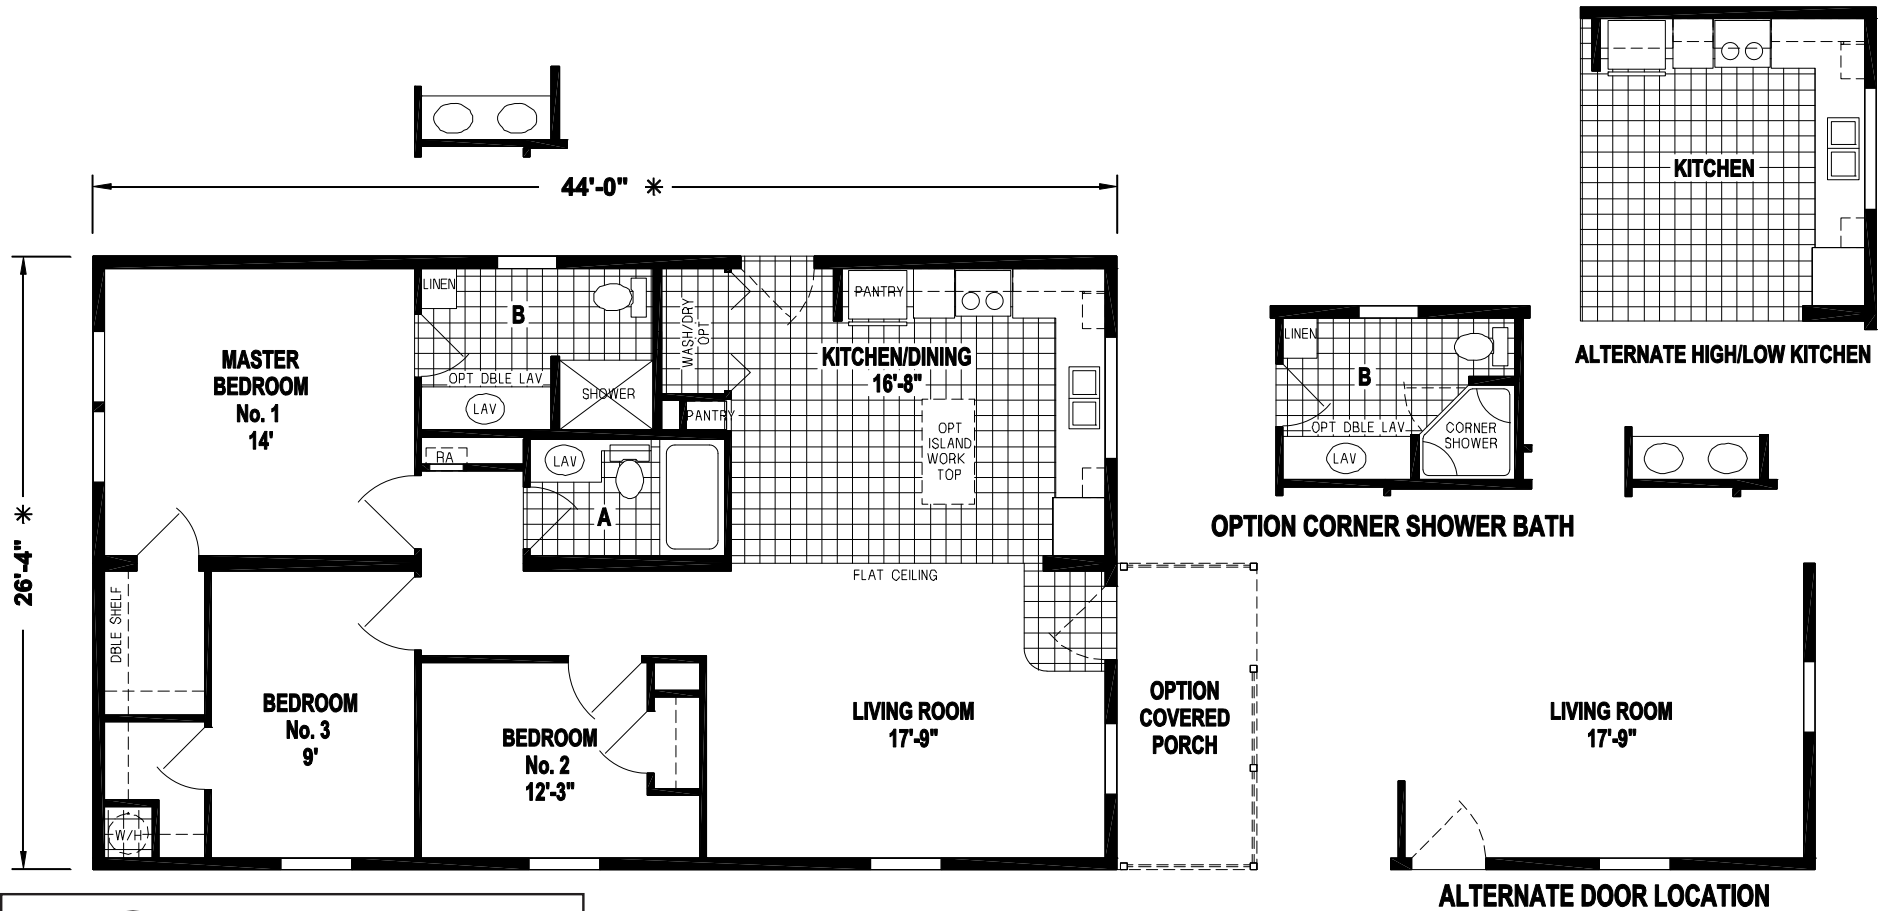

Colchester

Silver Springs Limited Series

SKYLINE

FactorySelectHomes

3 Bedrooms, 2 Baths
Approx. 1,166 Sq. Ft.

Last Updated: 3-8-19

FactorySelectHomes

19280 Cortez Blvd.
Brooksville, FL 34601
1-800-716-6337