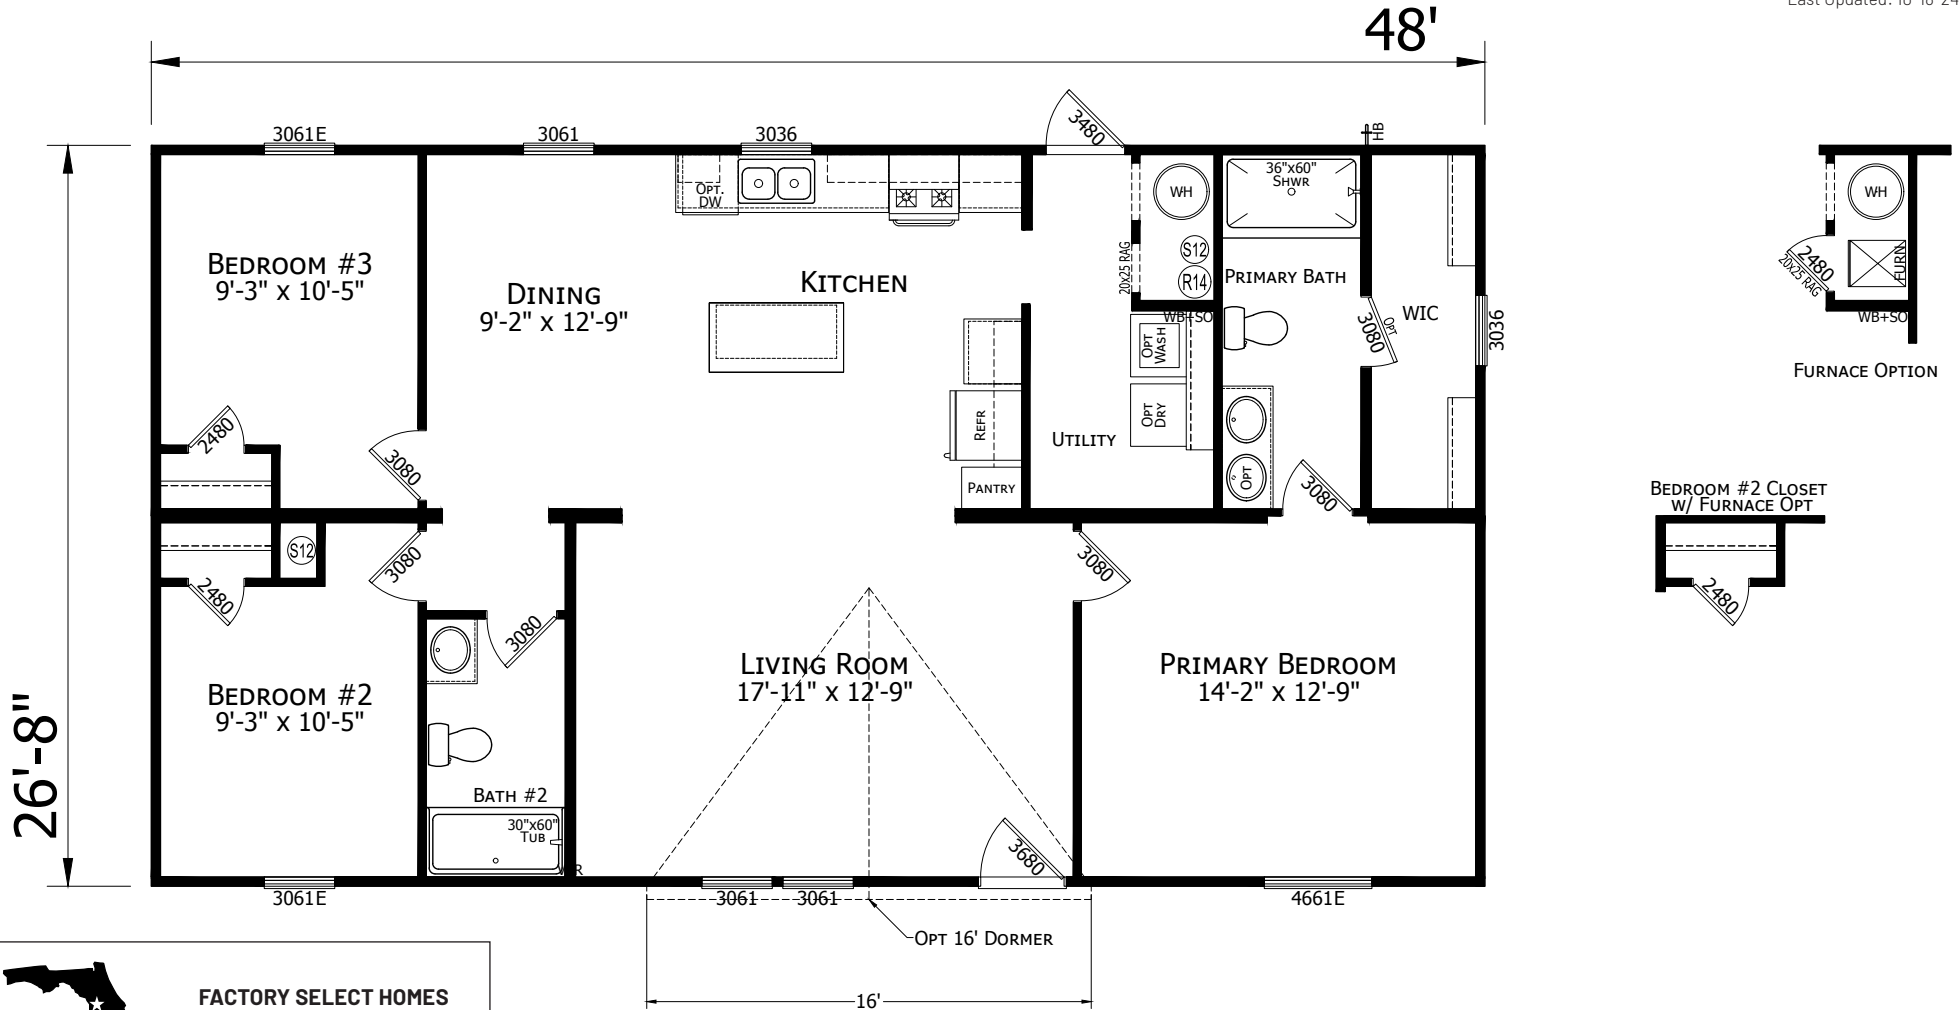

Colwood

Prime Series

1280 SQ. FT. (Approximate) 3 Bedroom, 2 Bath

Last Updated: 10-18-24

FACTORY SELECT HOMES
 19280 Cortez Blvd.
 Brooksville, FL 34601

FactorySelectHomes.com | 1-800-716-6337

IMPORTANT: Alta Cima Corp reserves the right to modify, cancel or substitute products or features of this event at any time without prior notice or obligation. Pictures and other promotional materials are representative and may depict or contain floor plans, square footages, elevations, options, upgrades, extra design features, decorations, floor coverings, specialty light fixtures, custom paint and wall coverings, window treatments, landscaping, sound and alarm systems, furnishings, appliances, and other designer/decorator features and amenities that are not included as part of the home and/or may not be available at all locations. Home, pricing and community information is subject to change, and homes to prior sale, at any time without notice or obligation. ©2020 Alta Cima Corp. All rights reserved.