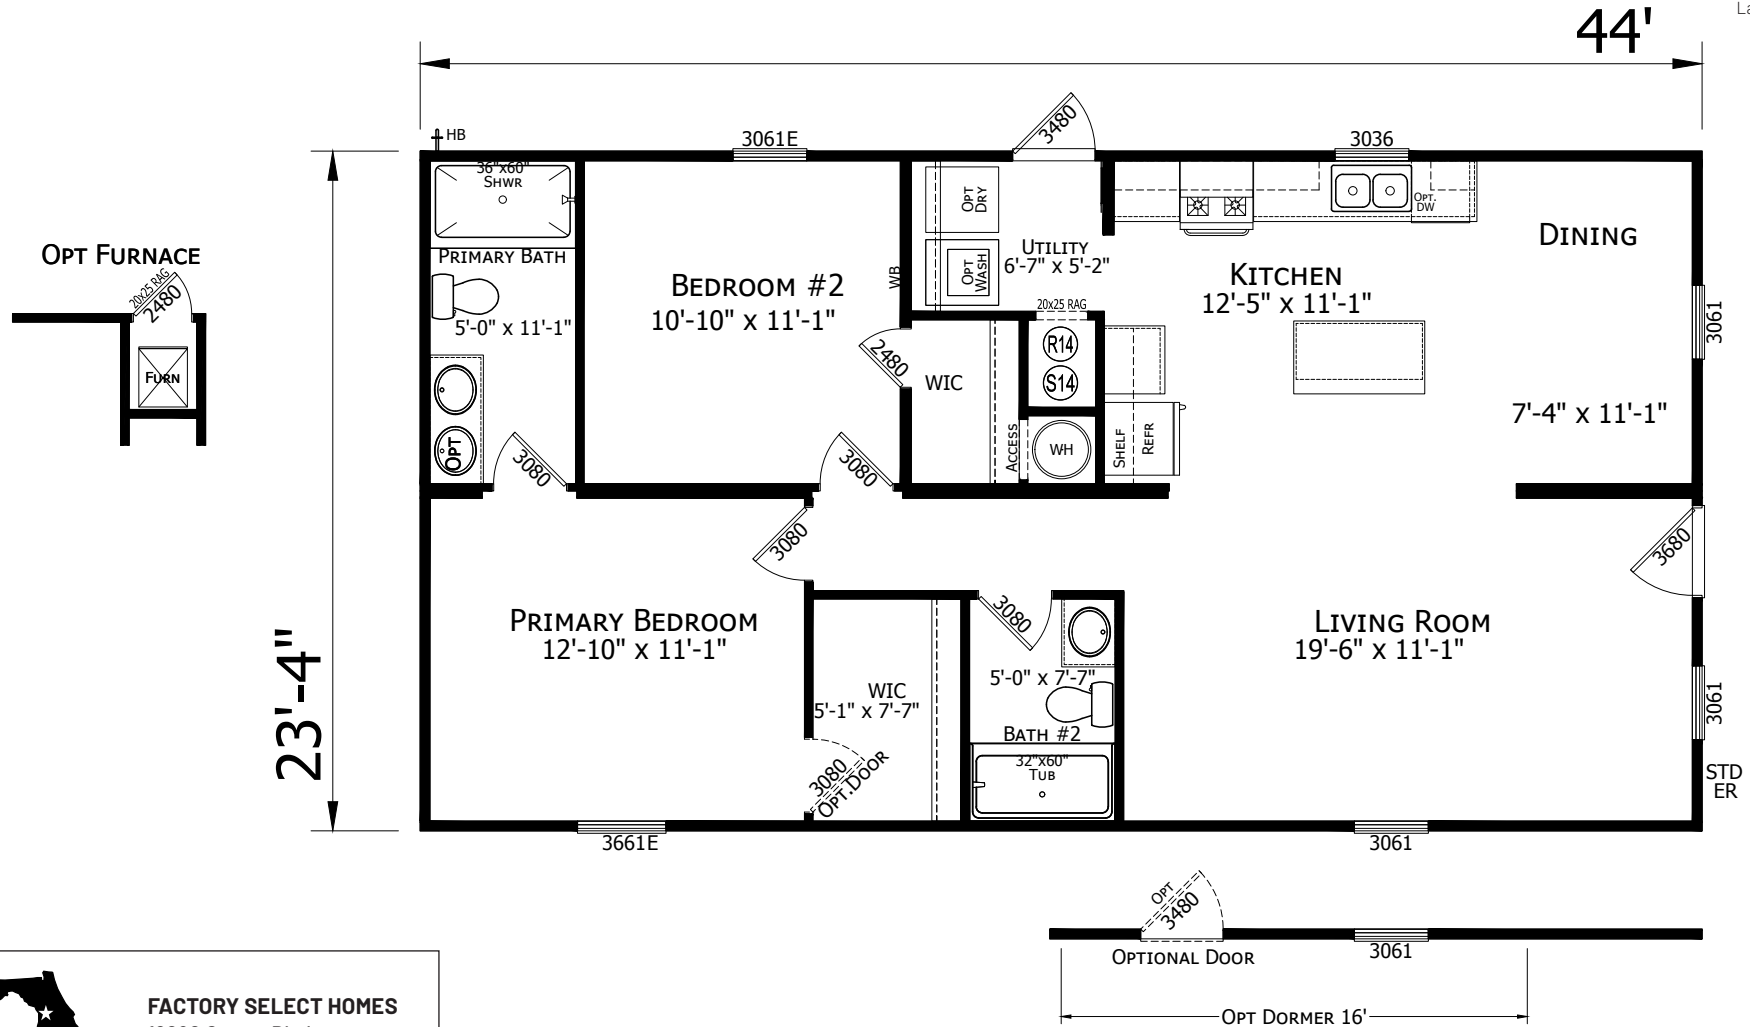

Corning

Prime Series

1027 SQ. FT. (Approximate) 2 Bedroom, 2 Bath

Last Updated: 10-18-24

FACTORY SELECT HOMES
19280 Cortez Blvd.
Brooksville, FL 34601

FactorySelectHomes.com | 1-800-716-6337

IMPORTANT: Alta Cima Corp reserves the right to modify, cancel or substitute products or features of this event at any time without prior notice or obligation. Pictures and other promotional materials are representative and may depict or contain floor plans, square footages, elevations, options, upgrades, extra design features, decorations, floor coverings, specialty light fixtures, custom paint and wall coverings, window treatments, landscaping, sound and alarm systems, furnishings, appliances, and other designer/decorator features and amenities that are not included as part of the home and/or may not be available at all locations. Home, pricing and community information is subject to change, and homes to prior sale, at any time without notice or obligation. ©2020 Alta Cima Corp. All rights reserved.