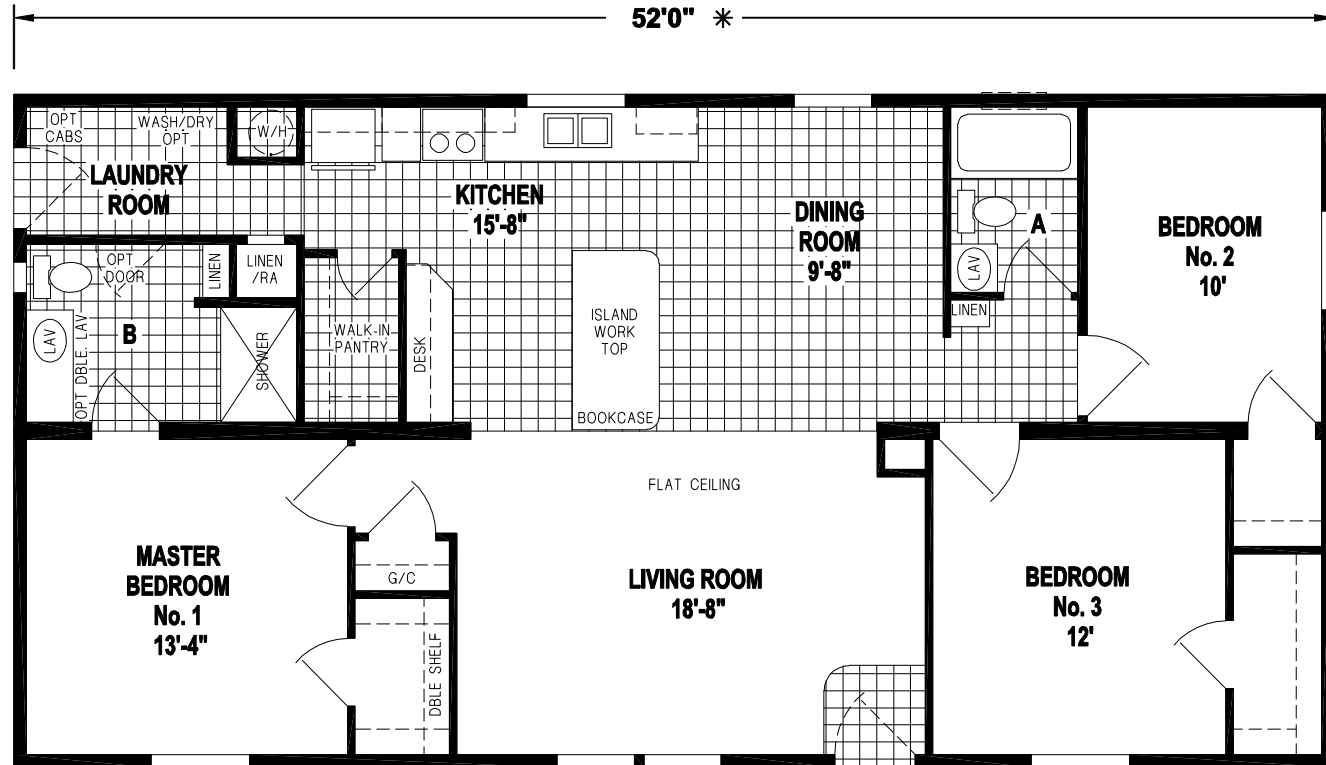

# FactorySelectHomes

3 Bedrooms, 2 Baths  
Approx. 1,369 Sq. Ft.

Last Updated: 3-8-19

SLIDING GLASS DOOR  
**OPTION DINING ROOM S.G.D.**

52'0" \*

26'-4" \*

FactorySelectHomes

19280 Cortez Blvd.  
Brooksville, FL 34601  
1-800-716-6337