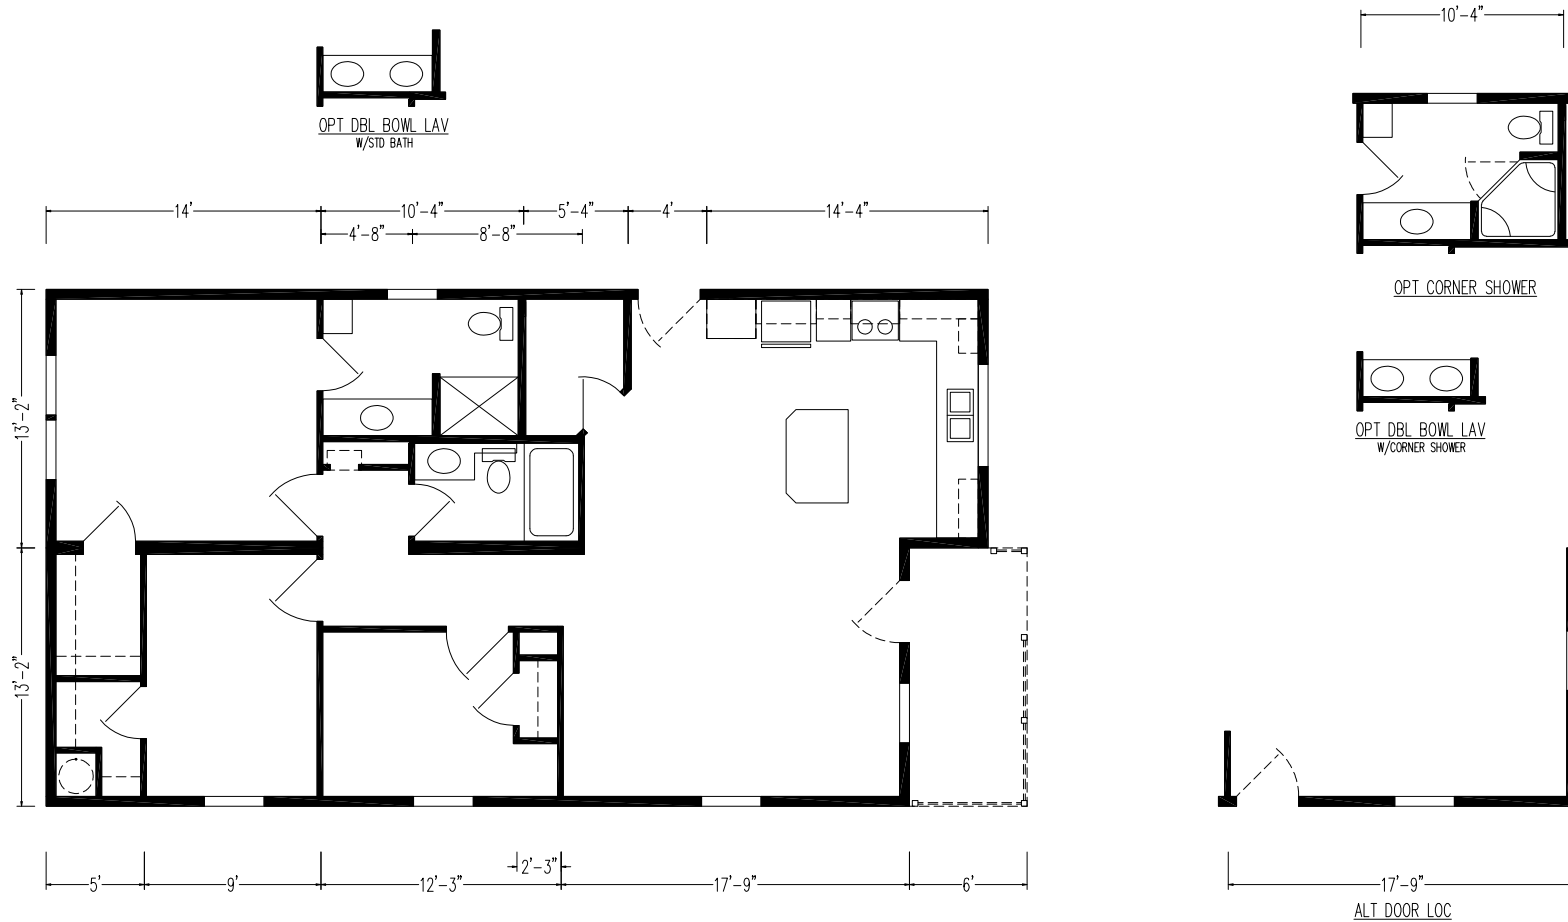

# Cuyler

Silver Springs Limited Series

1,166 SQ. FT. (Approximate) 2 Bedrooms, 2 Baths

Last Updated: 1-13-22

OPT PORCH  
REQUIRES 50' BOX & FRAME

**FACTORY SELECT HOMES**  
19280 Cortez Blvd.  
Brooksville, FL 34601