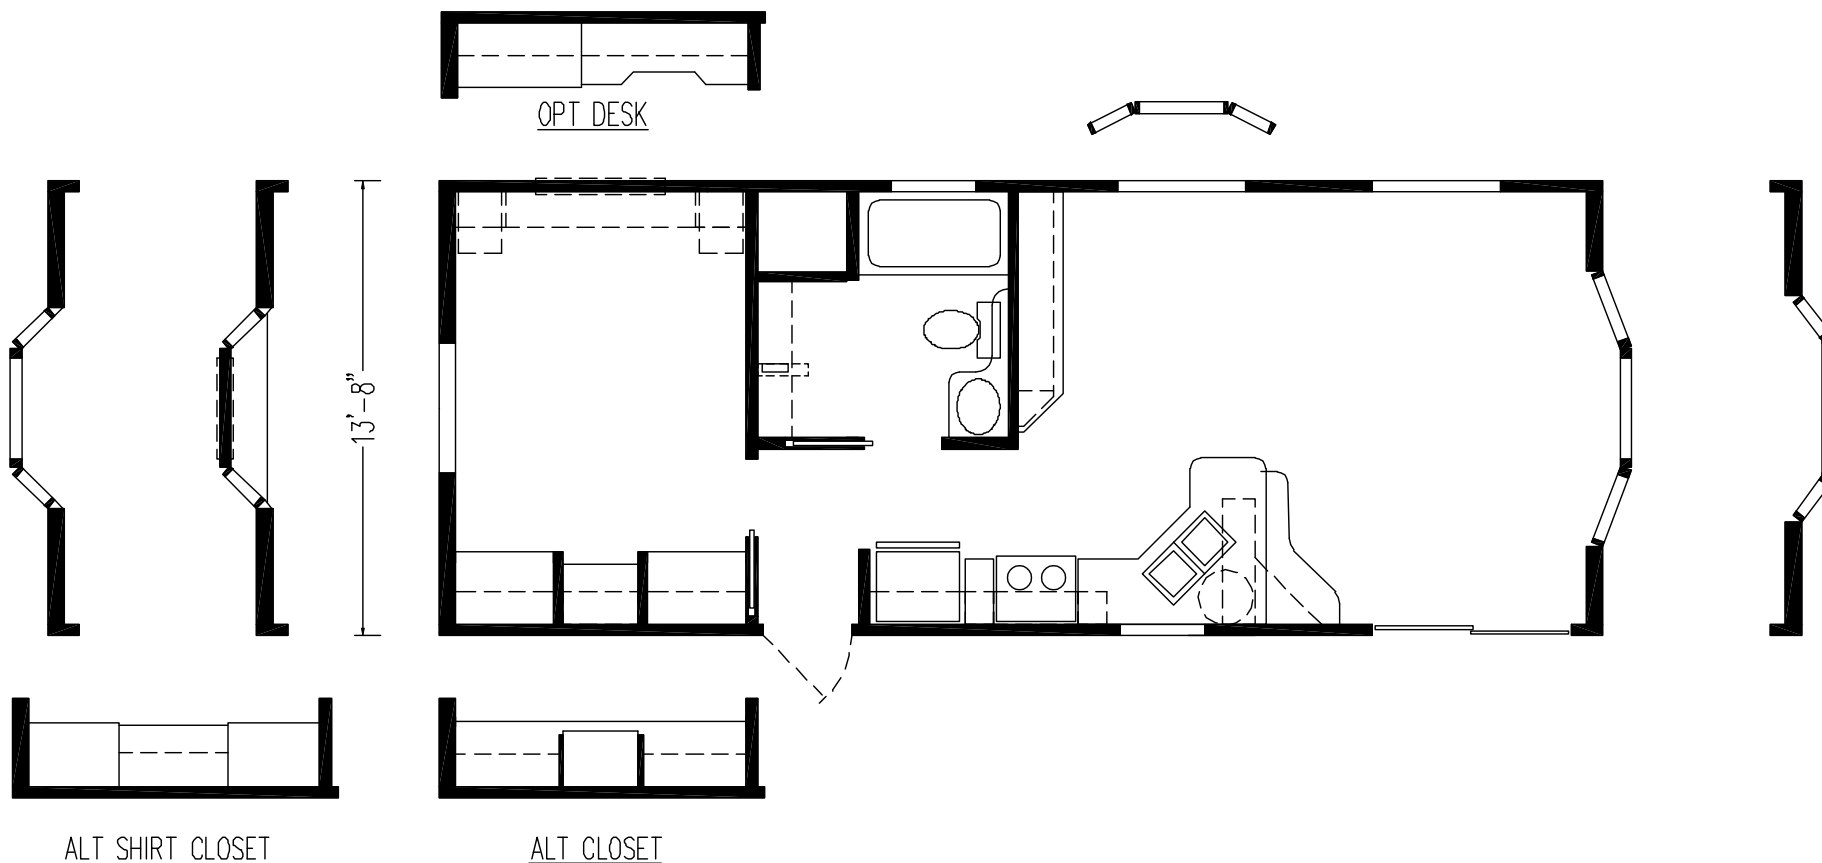

Dabney

Shore Park Series

SKYLINE

FactorySelectHomes

1 Bedroom, 1 Bath
Approx. 478 Sq. Ft.
Park Model - HUD Code

Last Updated: 3-8-19

FactorySelectHomes

19280 Cortez Blvd.
Brooksville, FL 34601
1-800-716-6337