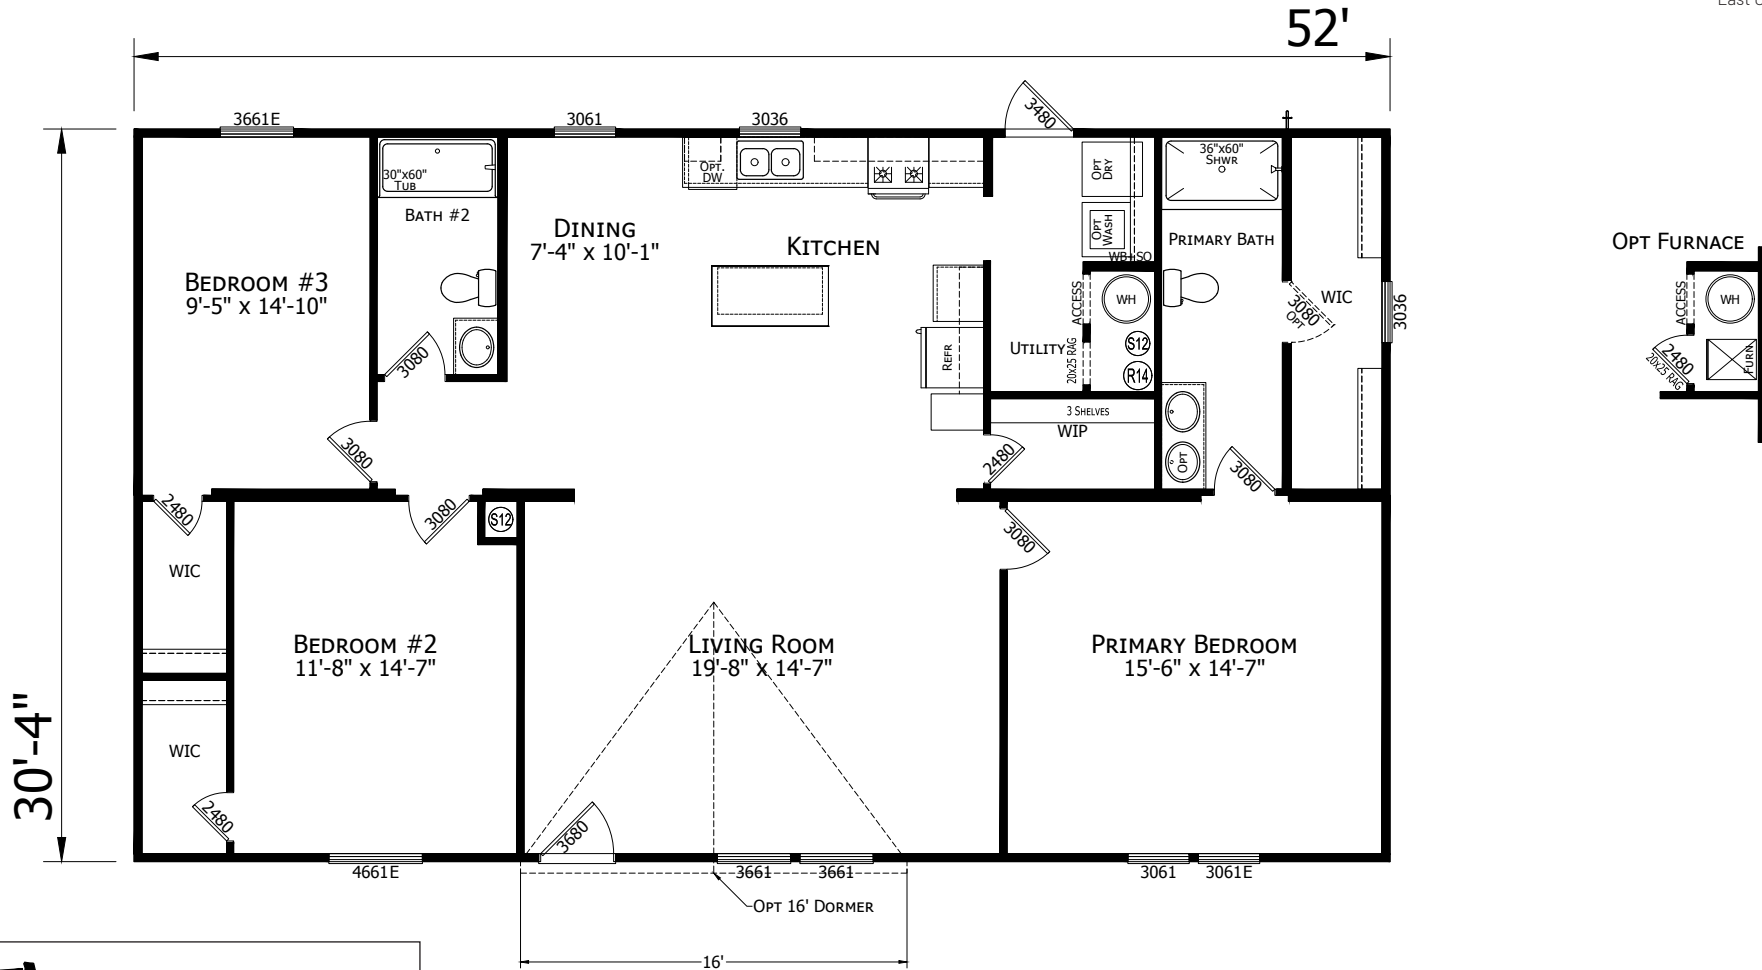

# Darrington

Prime Series

1577 SQ. FT. (Approximate) 3 Bedroom, 2 Bath

Last Updated: 10-18-24

**FACTORY SELECT HOMES**  
19280 Cortez Blvd.  
Brooksville, FL 34601

**FactorySelectHomes.com | 1-800-716-6337**