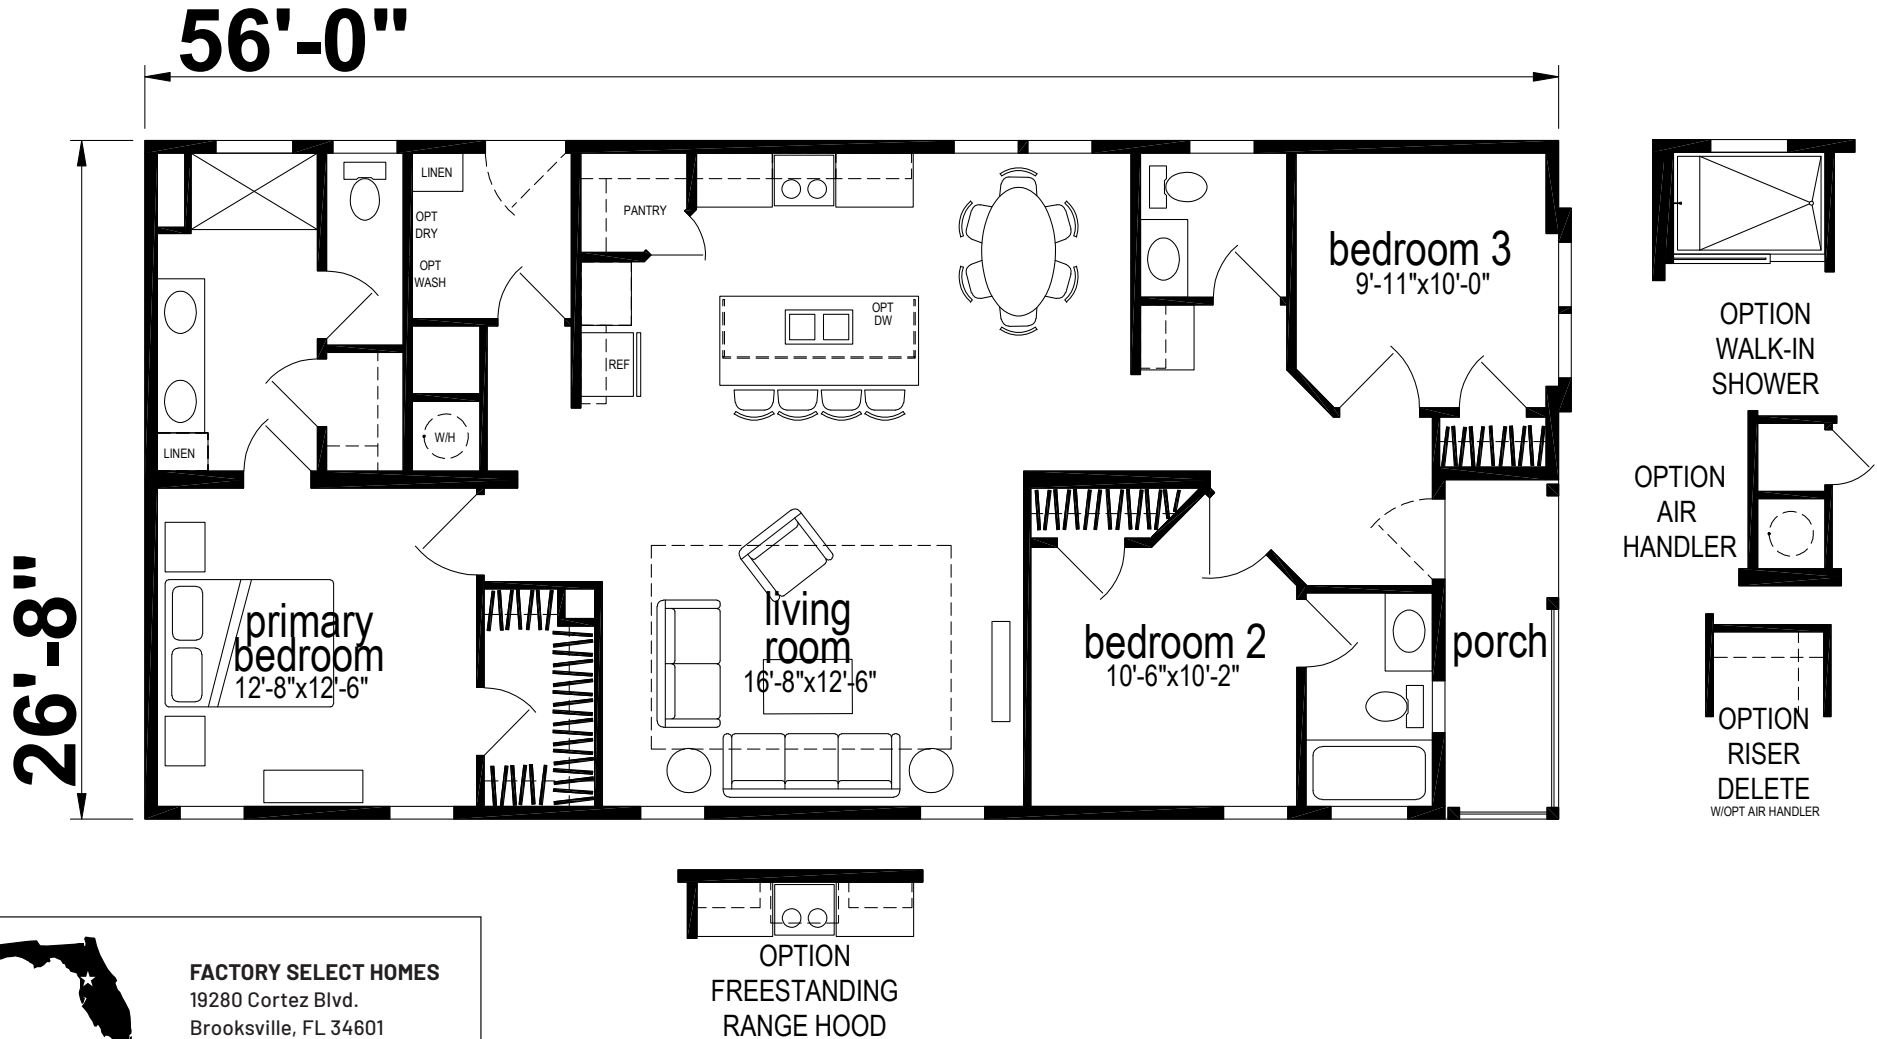

Deltona

Silver Springs Limited Series

1,437 SQ. FT. (Approximate) 3 Bedrooms, 2 Baths

Last Updated: 9-18-24

FACTORY SELECT HOMES
19280 Cortez Blvd.
Brooksville, FL 34601

FactorySelectHomes.com | 1-800-716-6337