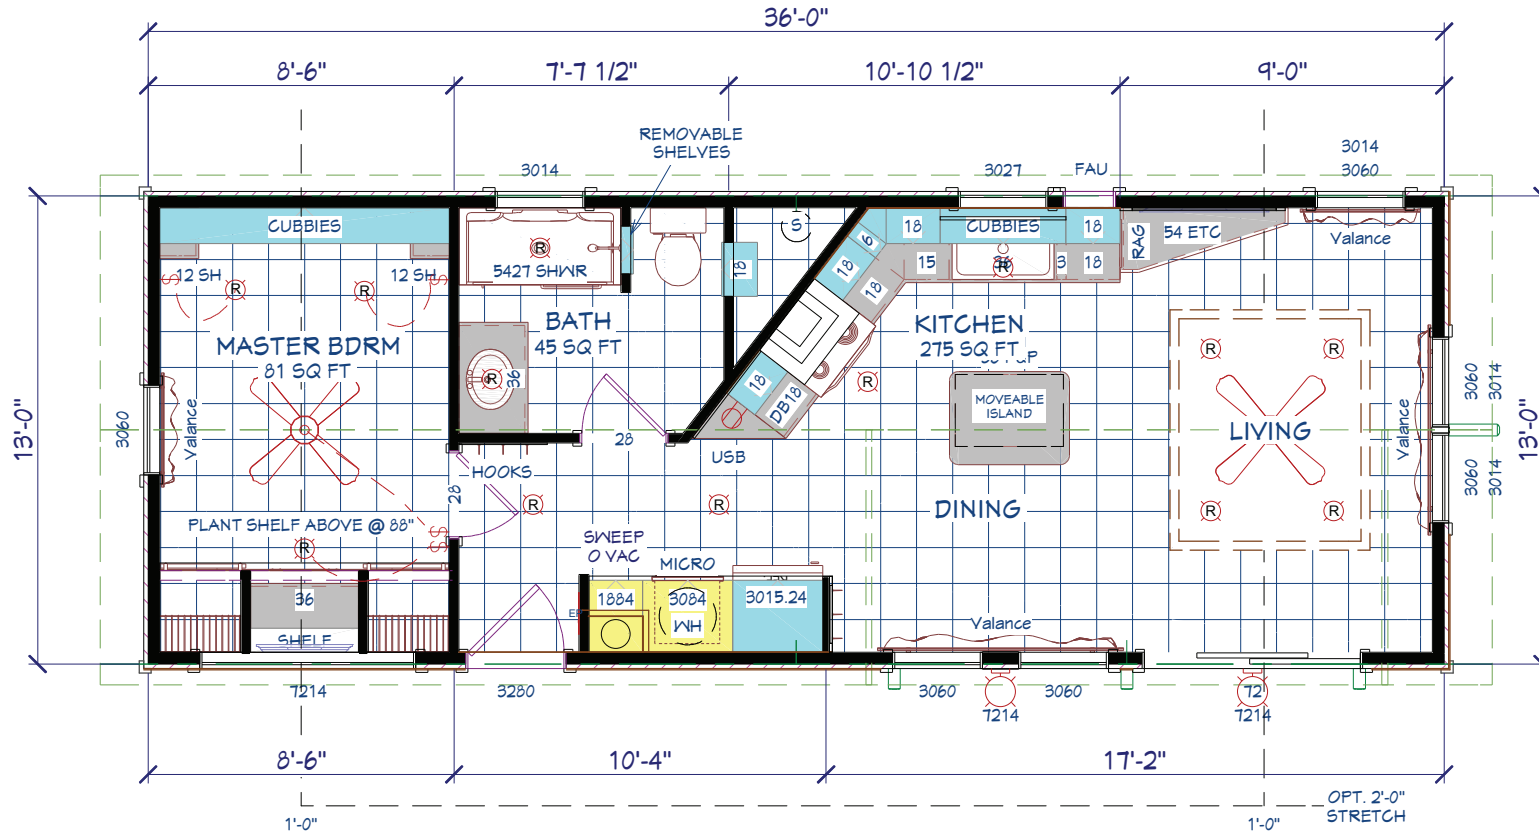

Diana

Lake Charles Series

468 SQ. FT. (Approximate) 1 Bedroom, 1 Bath

Last Updated: 1-20-21

FACTORY SELECT HOMES
 19280 Cortez Blvd.
 Brooksville, FL 34601

FactorySelectHomes.com | 1-800-716-6337

IMPORTANT: Alta Cima Corp reserves the right to modify, cancel or substitute products or features of this event at any time without prior notice or obligation. Pictures and other promotional materials are representative and may depict or contain floor plans, square footages, elevations, options, upgrades, extra design features, decorations, floor coverings, specialty light fixtures, custom paint and wall coverings, window treatments, landscaping, sound and alarm systems, furnishings, appliances, and other designer/decorator features and amenities that are not included as part of the home and/or may not be available at all locations. Home, pricing and community information is subject to change, and homes to prior sale, at any time without notice or obligation. ©2020 Alta Cima Corp. All rights reserved.