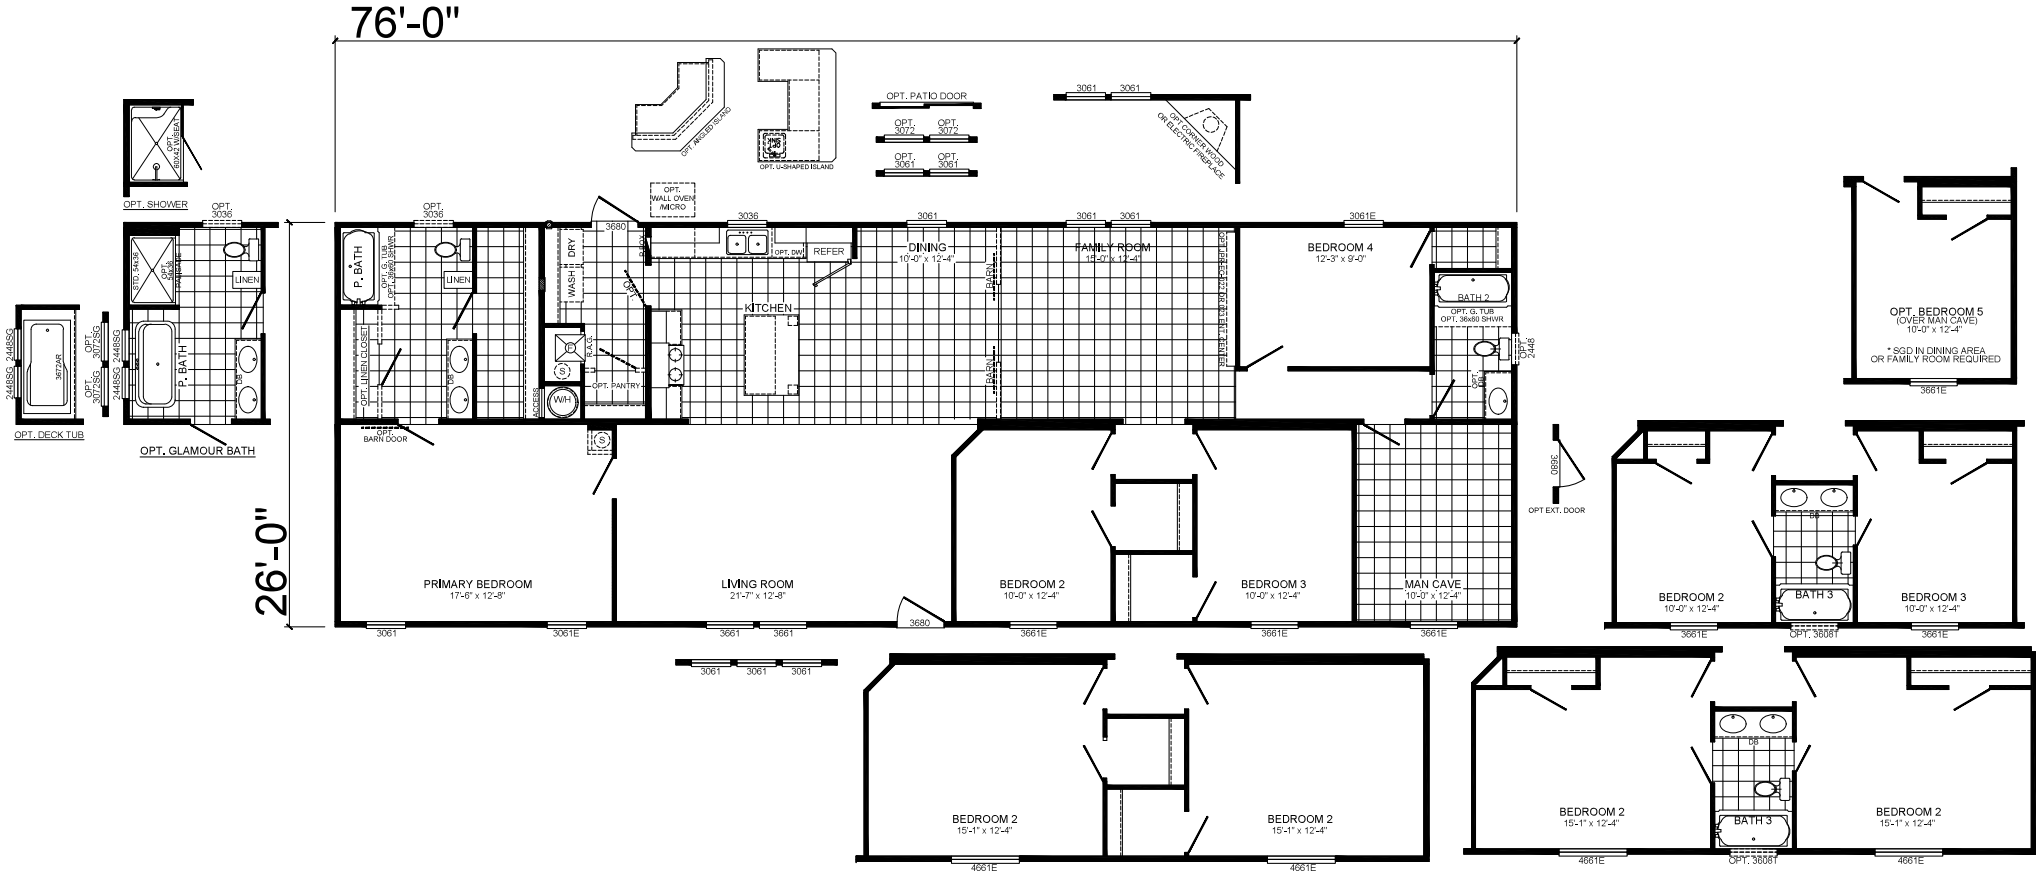

# Dovecoat

Legend Series

1976 SQ. FT. (Approximate) 4 Bedrooms, 3 Baths

Last Updated: 2-17-25

**FACTORY SELECT HOMES**  
19280 Cortez Blvd.  
Brooksville, FL 34601

**FactorySelectHomes.com | 1-800-716-6337**