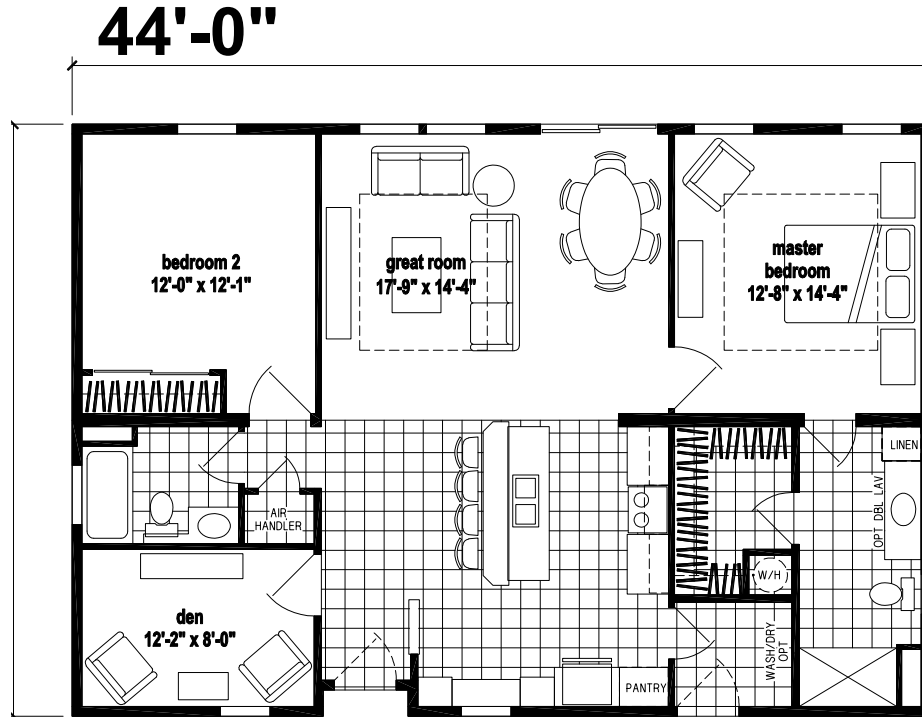

Drayton

Silver Springs Limited Series

1,328 SQ. FT. (Approximate) 2 Bedrooms, 2 Baths

Last Updated: 1-13-22

FACTORY SELECT HOMES
19280 Cortez Blvd.
Brooksville, FL 34601

FactorySelectHomes.com | 1-800-716-6337