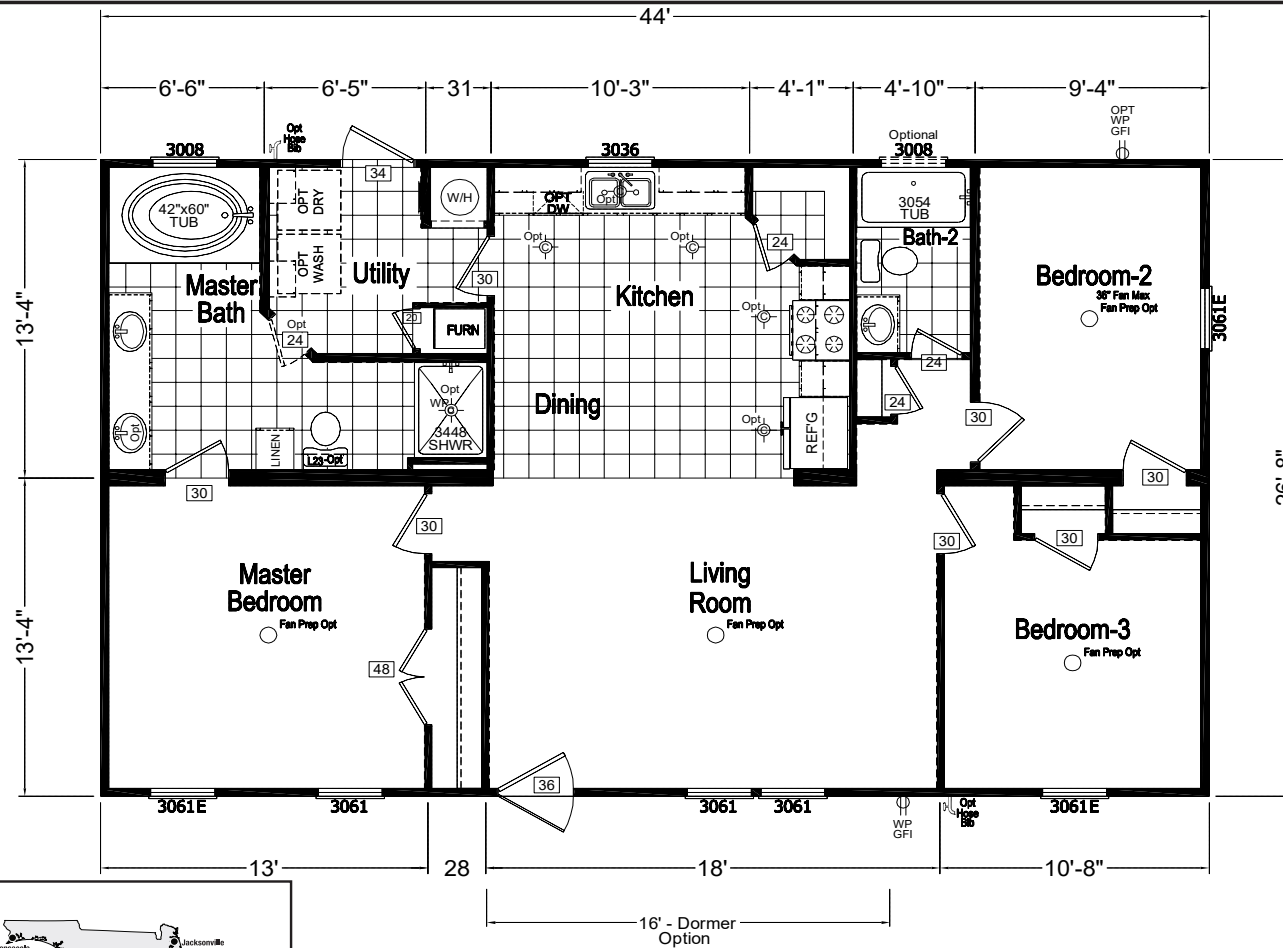

# Drifton

Trinity Series

# FactorySelectHomes

3 Bedrooms, 2 Baths  
Approx. 1,174 Sq. Ft.

Last Updated: 9-20-18

FactorySelectHomes

19280 Cortez Blvd.  
Brooksville, FL 34601  
1-800-716-6337

www.FactorySelectHomes.com

For Detailed Directions See Map On Our Website