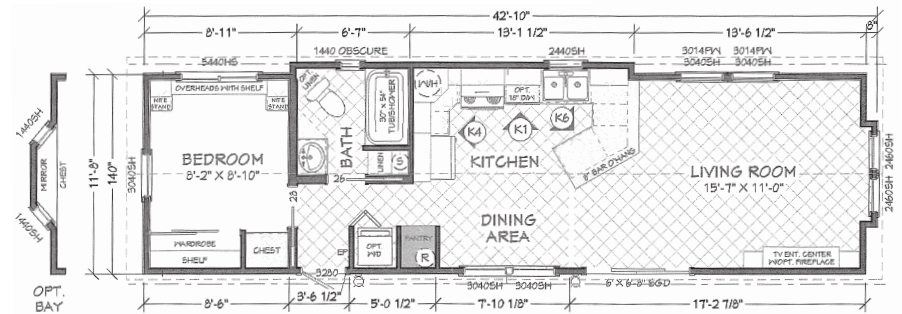

Dryden

Coastal Cottage Series

494 SQ. FT. (Approximate) 1 Bedroom, 1 Bath

Last Updated: 2-9-21

494.03 SQ. FT. STD.
499.74 SQ. FT. W/OPT. CHEST BAY

Optional Stretched Version

FACTORY SELECT HOMES
19280 Cortez Blvd.
Brooksville, FL 34601