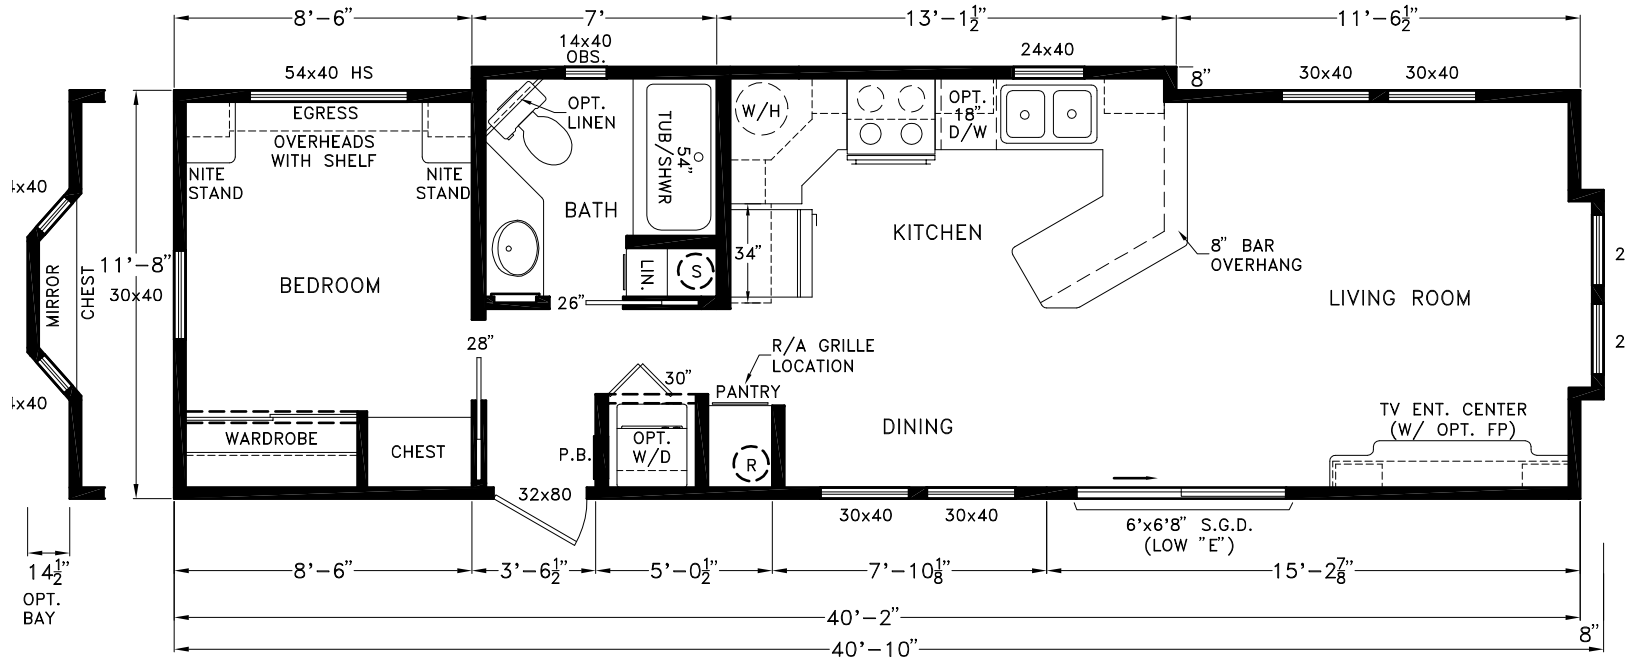

Dryden

Coastal Cottage Series

494 SQ. FT. (Approximate) 1 Bedroom, 1 Bath

Last Updated: 2-9-21

494.03 SQ. FT. STD.
499.74 SQ. FT. W/OPT. CHEST BAY

Optional Stretched Version

FACTORY SELECT HOMES
19280 Cortez Blvd.
Brooksville, FL 34601