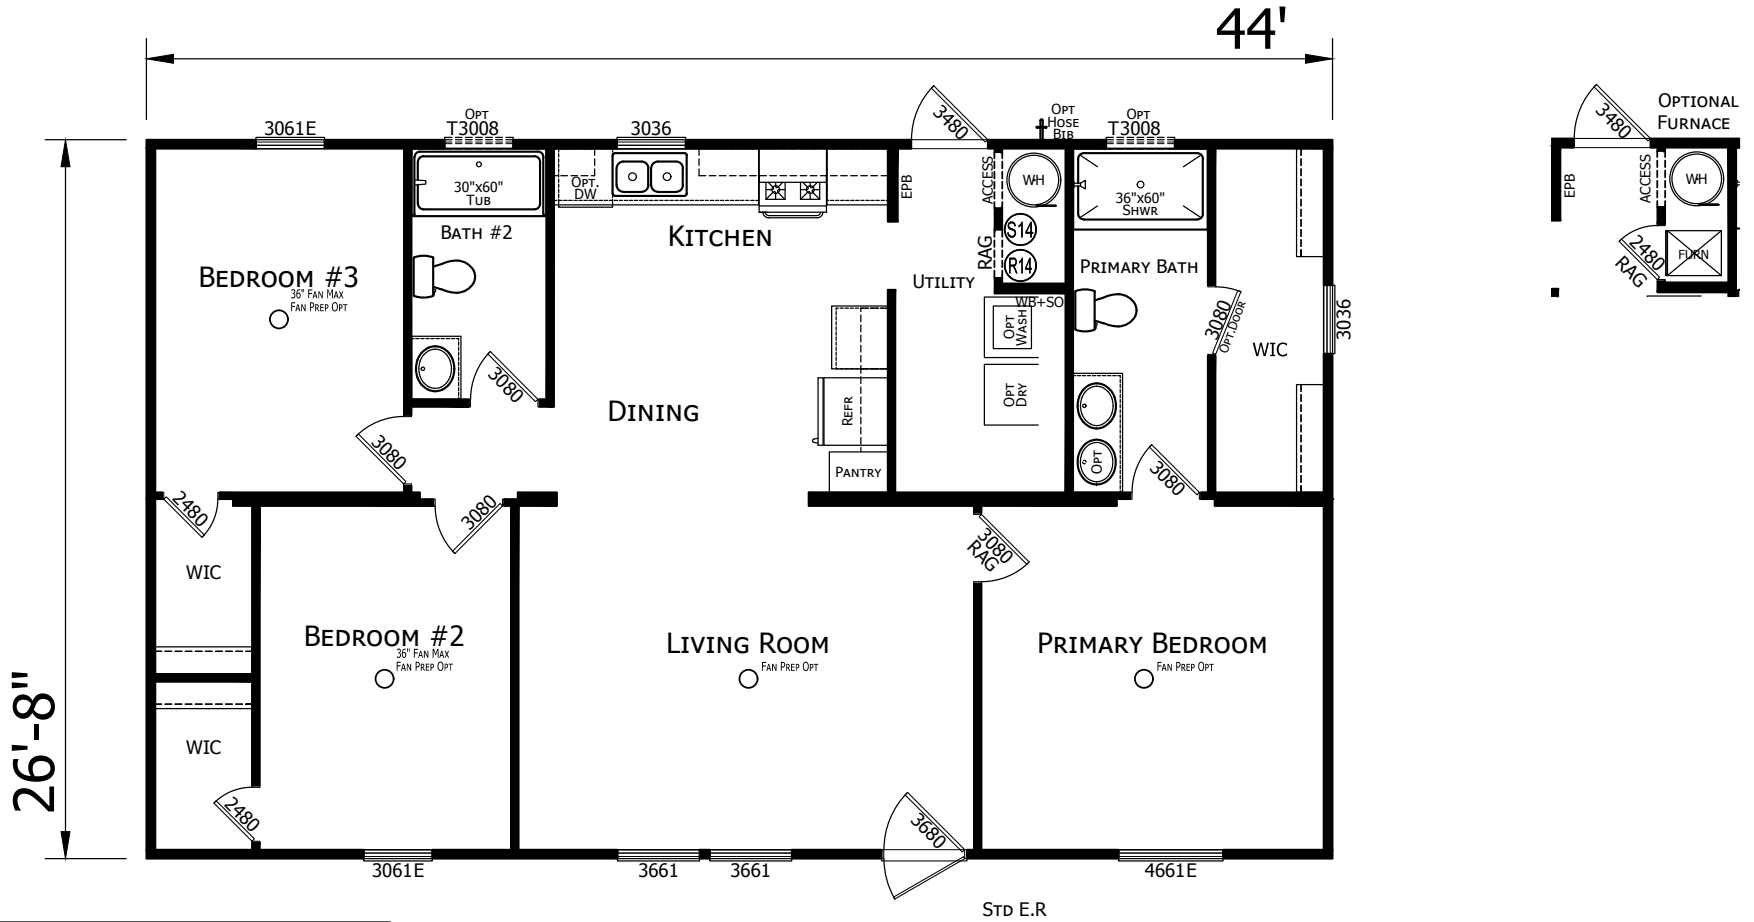

Duclay

Prime Series

1,173 SQ. FT. (Approximate) 3 Bedroom, 2 Bath

Last Updated: 10-3-24

FACTORY SELECT HOMES
19280 Cortez Blvd.
Brooksville, FL 34601

FactorySelectHomes.com | 1-800-716-6337

IMPORTANT: Alta Cima Corp reserves the right to modify, cancel or substitute products or features of this event at any time without prior notice or obligation. Pictures and other promotional materials are representative and may depict or contain floor plans, square footages, elevations, options, upgrades, extra design features, decorations, floor coverings, specialty light fixtures, custom paint and wall coverings, window treatments, landscaping, sound and alarm systems, furnishings, appliances, and other designer/decorator features and amenities that are not included as part of the home and/or may not be available at all locations. Home, pricing and community information is subject to change, and homes to prior sale, at any time without notice or obligation. ©2020 Alta Cima Corp. All rights reserved.