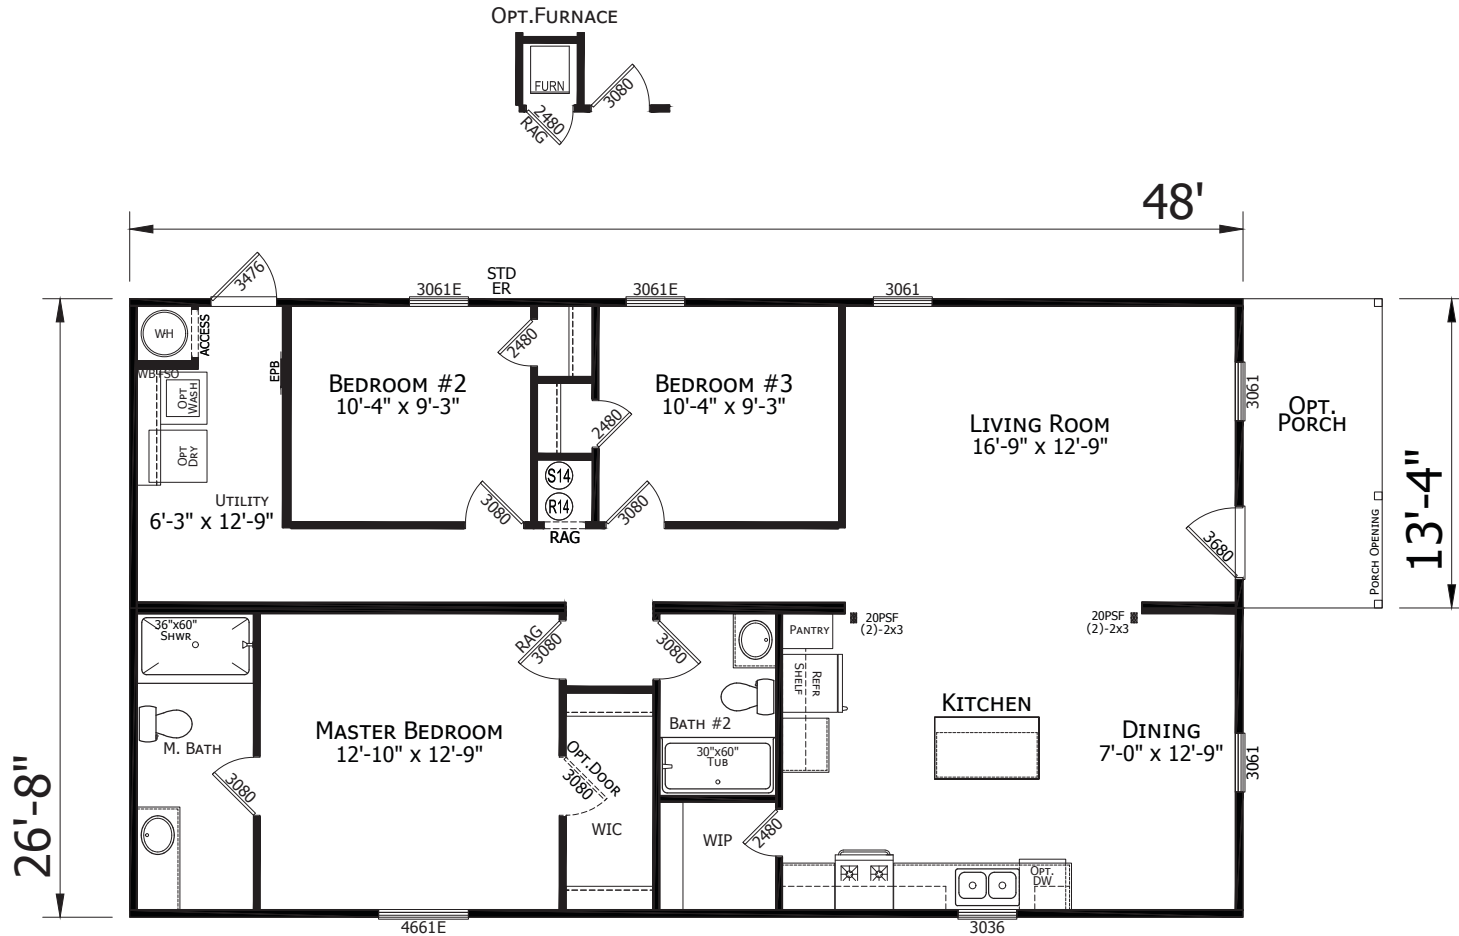

Dudley

Lake Manor Series

1,280 SQ. FT. (Approximate) 3 Bedroom, 2 Bath

Last Updated: 1-9-23

FACTORY SELECT HOMES
 19280 Cortez Blvd.
 Brooksville, FL 34601

FactorySelectHomes.com | 1-800-716-6337

IMPORTANT: Alta Cima Corp reserves the right to modify, cancel or substitute products or features of this event at any time without prior notice or obligation. Pictures and other promotional materials are representative and may depict or contain floor plans, square footages, elevations, options, upgrades, extra design features, decorations, floor coverings, specialty light fixtures, custom paint and wall coverings, window treatments, landscaping, sound and alarm systems, furnishings, appliances, and other designer/decorator features and amenities that are not included as part of the home and/or may not be available at all locations. Home, pricing and community information is subject to change, and homes to prior sale, at any time without notice or obligation. ©2020 Alta Cima Corp. All rights reserved.