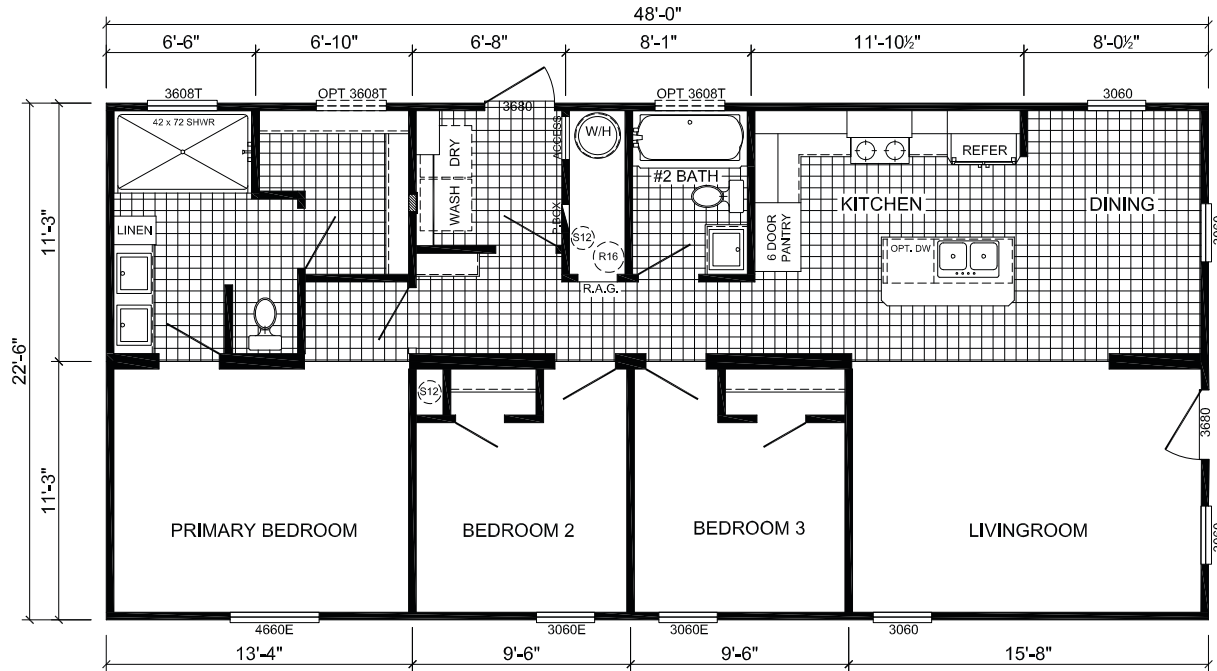

Earlwood

Community Series

1,080 SQ. FT. (Approximate) 3 Bedrooms, 2 Baths

Last Updated: 12-12-22

OPTIONAL PORCH

OPTIONAL DEN

FACTORY SELECT HOMES
19280 Cortez Blvd.
Brooksville, FL 34601

FactorySelectHomes.com | 1-800-716-6337