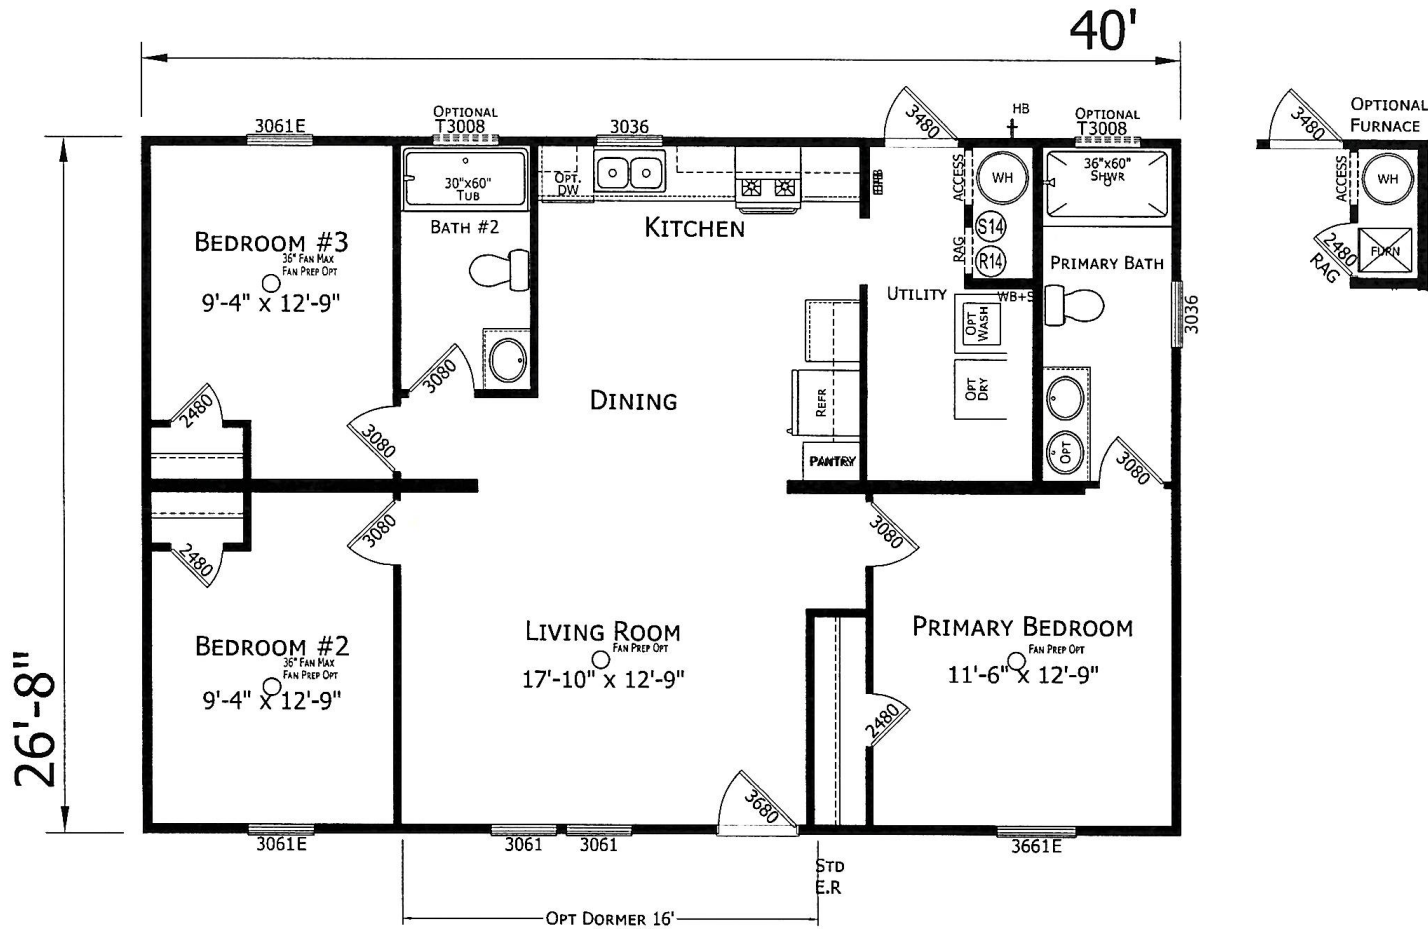

Egan

Prime Series

1,067 SQ. FT. (Approximate) 3 Bedroom, 2 Bath

Last Updated: 8-16-24

FACTORY SELECT HOMES
19280 Cortez Blvd.
Brooksville, FL 34601

FactorySelectHomes.com | 1-800-716-6337

IMPORTANT: Alta Cima Corp reserves the right to modify, cancel or substitute products or features of this event at any time without prior notice or obligation. Pictures and other promotional materials are representative and may depict or contain floor plans, square footages, elevations, options, upgrades, extra design features, decorations, floor coverings, specialty light fixtures, custom paint and wall coverings, window treatments, landscaping, sound and alarm systems, furnishings, appliances, and other designer/decorator features and amenities that are not included as part of the home and/or may not be available at all locations. Home, pricing and community information is subject to change, and homes to prior sale, at any time without notice or obligation. ©2020 Alta Cima Corp. All rights reserved.