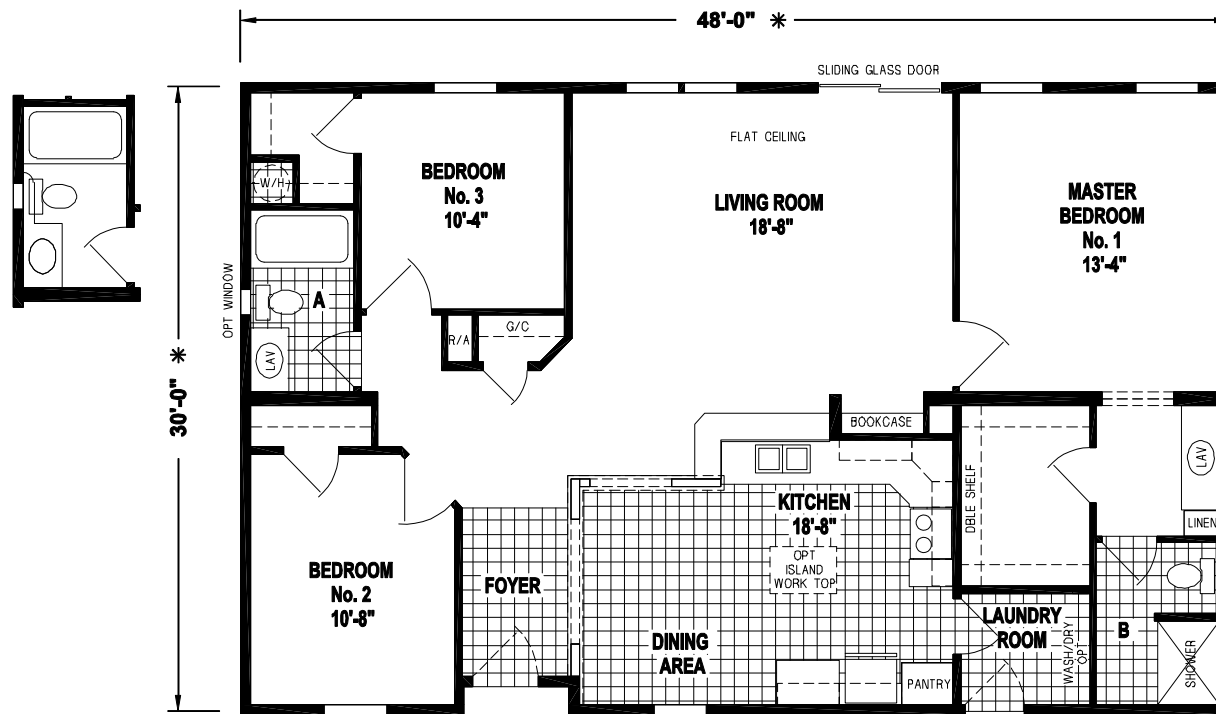

# Elida

Silver Springs Limited Series

**SKYLINE**

# FactorySelectHomes

**3 Bedrooms, 2 Baths**  
**Approx. 1,455 Sq. Ft.**

Last Updated: 3-8-19

FactorySelectHomes

19280 Cortez Blvd.  
 Brooksville, FL 34601  
 1-800-716-6337

[www.FactorySelectHomes.com](http://www.FactorySelectHomes.com)