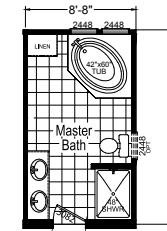

# FactorySelectHomes

4 Bedrooms, 2 Baths  
Approx. 2,062 Sq. Ft.

Last Updated: 5-20-19

OPT. GLAMOUR BATH-1

OPT. GLAMOUR BATH-2

OPT. GLAMOUR BATH-3

FactorySelectHomes

19280 Cortez Blvd.  
Brooksville, FL 34601  
1-800-716-6337