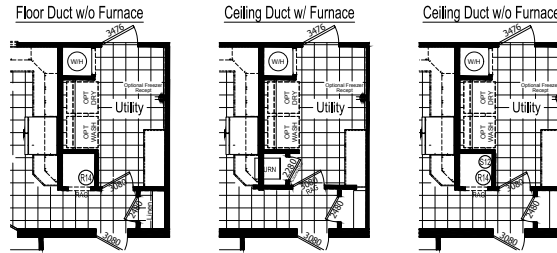

# FactorySelectHomes

4 Bedrooms, 2 Baths  
Approx. 2,062 Sq. Ft.

Last Updated: 5-20-19

OPT. GLAMOUR BATH-1

OPT. GLAMOUR BATH-2

OPT. GLAMOUR BATH-3

FactorySelectHomes

19280 Cortez Blvd.  
Brooksville, FL 34601  
1-800-716-6337