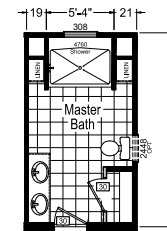

# FactorySelectHomes

4 Bedrooms, 2 Baths  
Approx. 2,062 Sq. Ft.

Last Updated: 5-20-19

OPT. GLAMOUR BATH-1

OPT. GLAMOUR BATH-2

OPT. GLAMOUR BATH-3

FactorySelectHomes

19280 Cortez Blvd.  
Brooksville, FL 34601  
1-800-716-6337