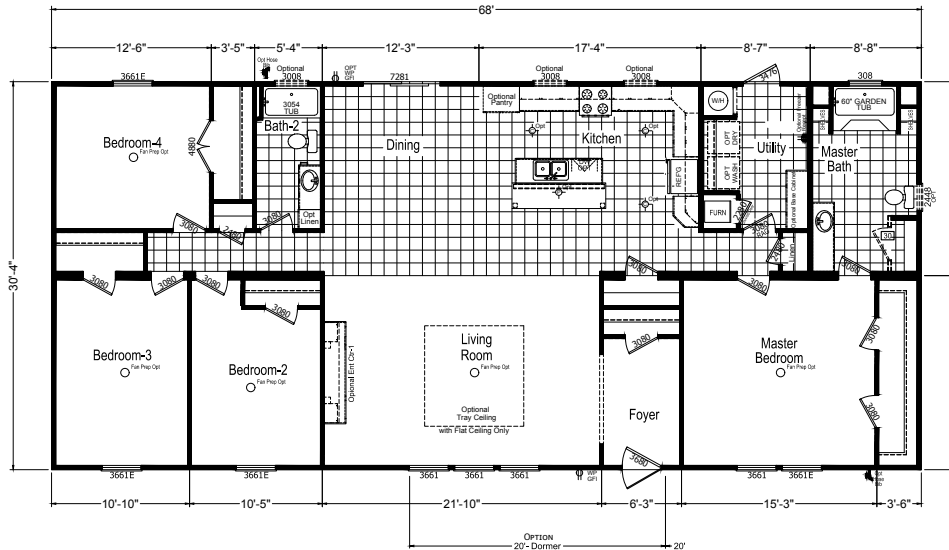

# FactorySelectHomes

4 Bedrooms, 2 Baths  
Approx. 2,062 Sq. Ft.

Last Updated: 5-20-19

OPT. GLAMOUR BATH-1

OPT. GLAMOUR BATH-2

OPT. GLAMOUR BATH-3

FactorySelectHomes

19280 Cortez Blvd.  
Brooksville, FL 34601  
1-800-716-6337