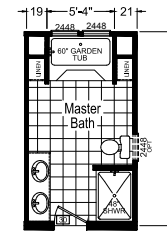

# FactorySelectHomes

4 Bedrooms, 2 Baths  
Approx. 2,062 Sq. Ft.

Last Updated: 5-20-19

OPT. GLAMOUR BATH-1

OPT. GLAMOUR BATH-2

OPT. GLAMOUR BATH-3

FactorySelectHomes

19280 Cortez Blvd.  
Brooksville, FL 34601  
1-800-716-6337