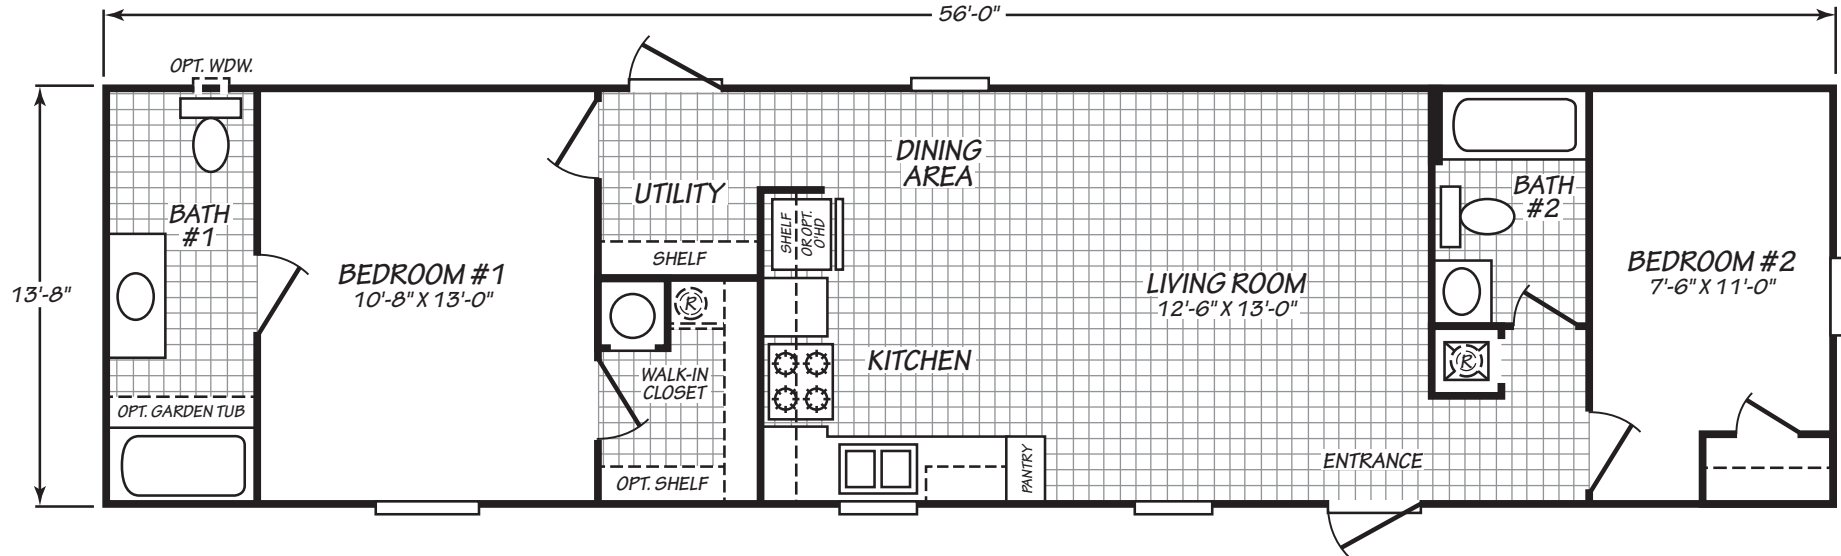

Flint

Westfield Classic Series

765 SQ. FT. (Approximate) 2 Bedroom, 2 Bath

Last Updated: 6-29-23

FACTORY SELECT HOMES
19280 Cortez Blvd.
Brooksville, FL 34601

FactorySelectHomes.com | 1-800-716-6337

IMPORTANT: Alta Cima Corp reserves the right to modify, cancel or substitute products or features of this event at any time without prior notice or obligation. Pictures and other promotional materials are representative and may depict or contain floor plans, square footages, elevations, options, upgrades, extra design features, decorations, floor coverings, specialty light fixtures, custom paint and wall coverings, window treatments, landscaping, sound and alarm systems, furnishings, appliances, and other designer/decorator features and amenities that are not included as part of the home and/or may not be available at all locations. Home, pricing and community information is subject to change, and homes to prior sale, at any time without notice or obligation. ©2020 Alta Cima Corp. All rights reserved.