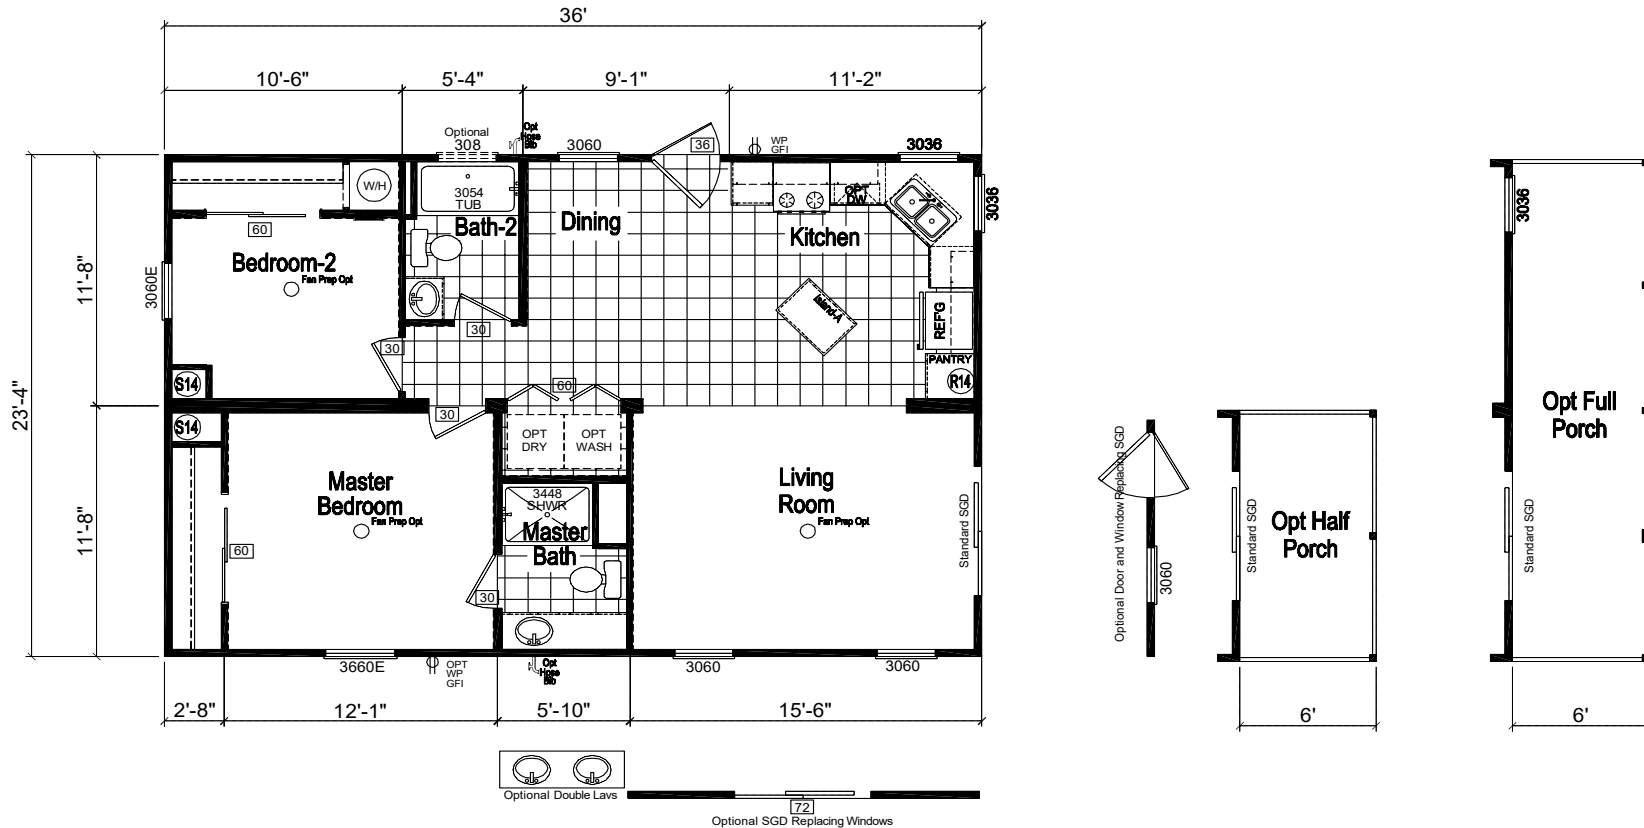

Fowler

Trinity Series

FactorySelectHomes

2 Bedrooms, 2 Baths
Approx. 839 Sq. Ft.

Last Updated: 9-20-18

FactorySelectHomes

19280 Cortez Blvd.
Brooksville, FL 34601
1-800-716-6337

www.FactorySelectHomes.com

For Detailed Directions See Map On Our Website

I authorize Factory Expo Home Centers to build my house, per this plan.

X _____

Customer Signature/Date

Important: Due to our policy of constant improvement, all information in our brochures may vary from actual home. The right is reserved to make changes at any time, without notice or obligation, in colors, materials, specifications, processes, and models. All dimensions and square footage calculations are nominal and approximate figures. Please check with your sales person for specific and current information.