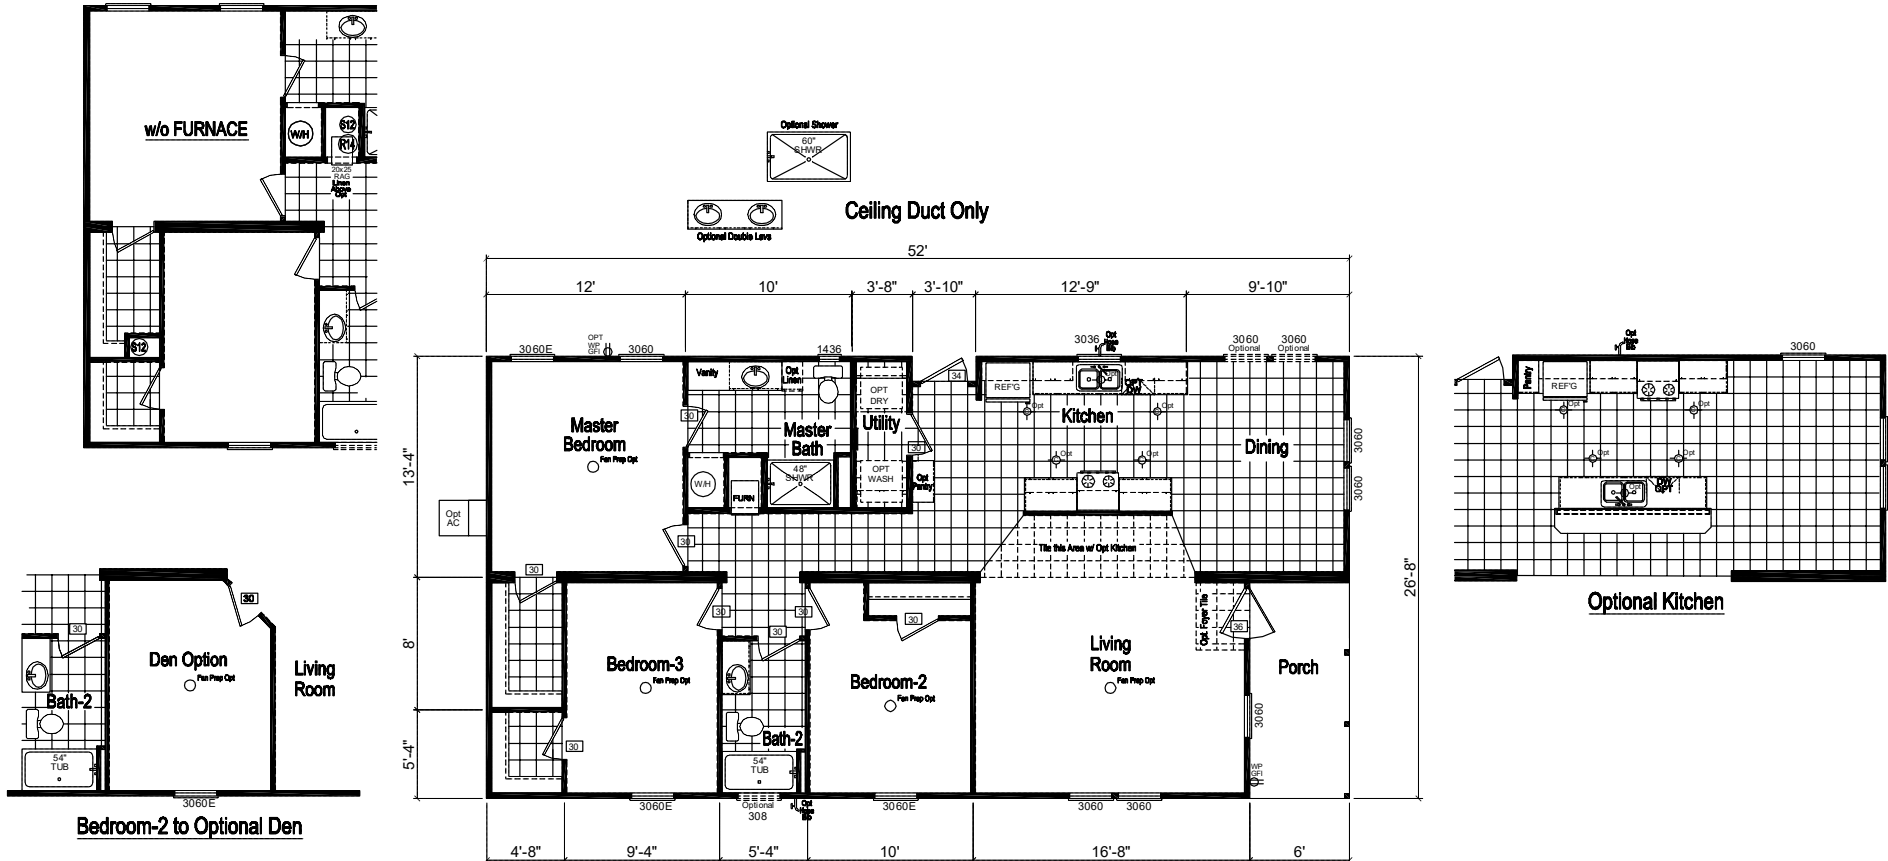

# Gamble

Crossings Limited Series

CHAMPION

MANUFACTURED BEAUTIFULLY™

# FactorySelectHomes

3 Bedrooms, 2 Baths  
Approx. 1,387 Sq. Ft.

Last Updated: 9-14-18

FactorySelectHomes

19280 Cortez Blvd.  
Brooksville, FL 34601  
1-800-716-6337

www.FactorySelectHomes.com

For Detailed Directions See Map On Our Website