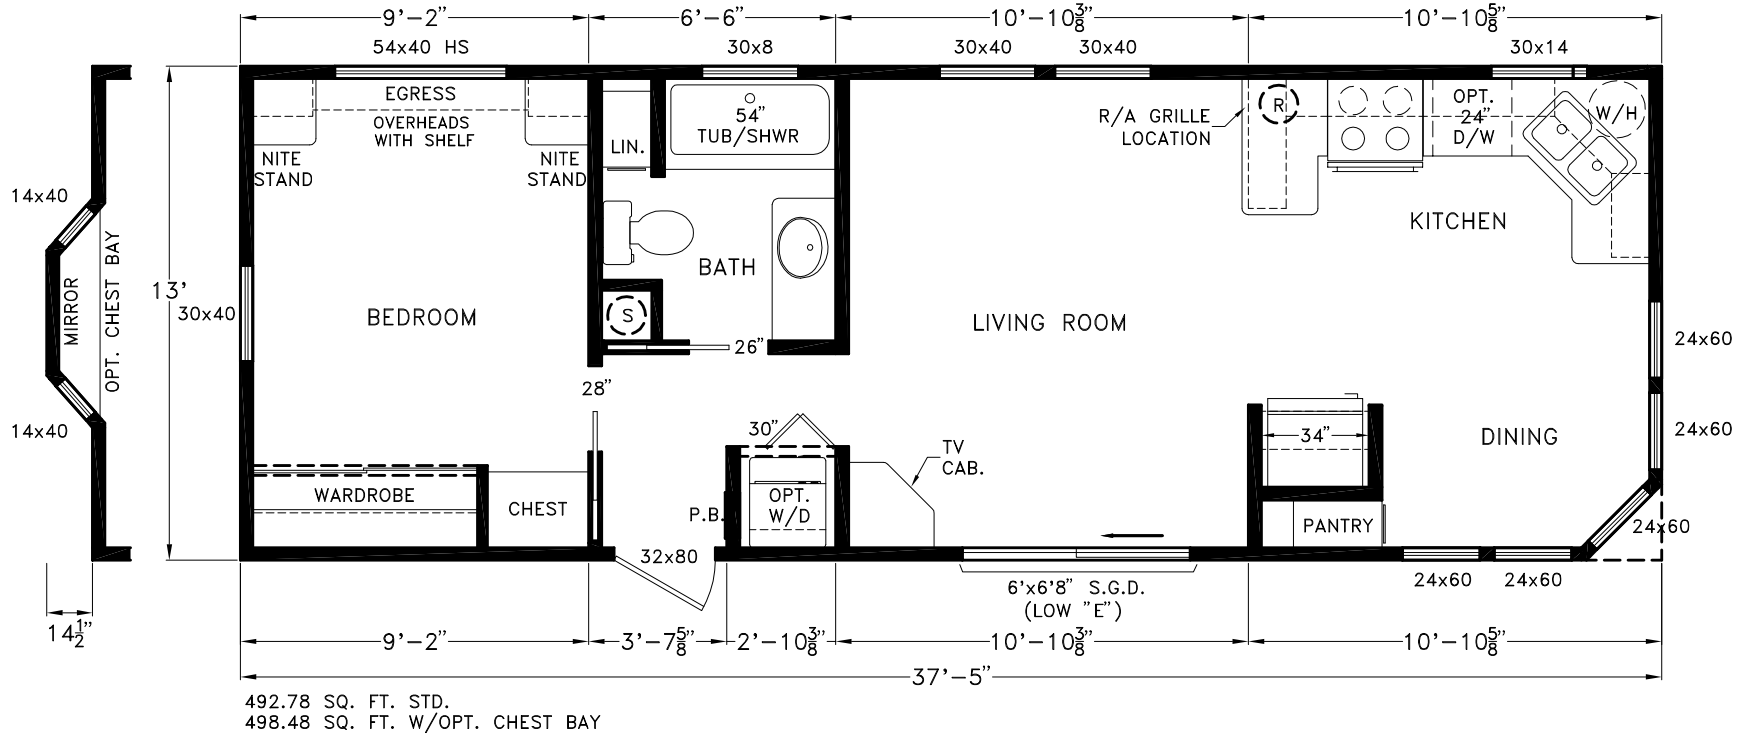

Griffin

Coastal Cottage Series

492 SQ. FT. (Approximate) 1 Bedroom, 1 Bath

Last Updated: 2-9-21

FACTORY SELECT HOMES
19280 Cortez Blvd.
Brooksville, FL 34601

FactorySelectHomes.com | 1-800-716-6337

IMPORTANT: Alta Cima Corp reserves the right to modify, cancel or substitute products or features of this event at any time without prior notice or obligation. Pictures and other promotional materials are representative and may depict or contain floor plans, square footages, elevations, options, upgrades, extra design features, decorations, floor coverings, specialty light fixtures, custom paint and wall coverings, window treatments, landscaping, sound and alarm systems, furnishings, appliances, and other designer/decorator features and amenities that are not included as part of the home and/or may not be available at all locations. Home, pricing and community information is subject to change, and homes to prior sale, at any time without notice or obligation. ©2020 Alta Cima Corp. All rights reserved.