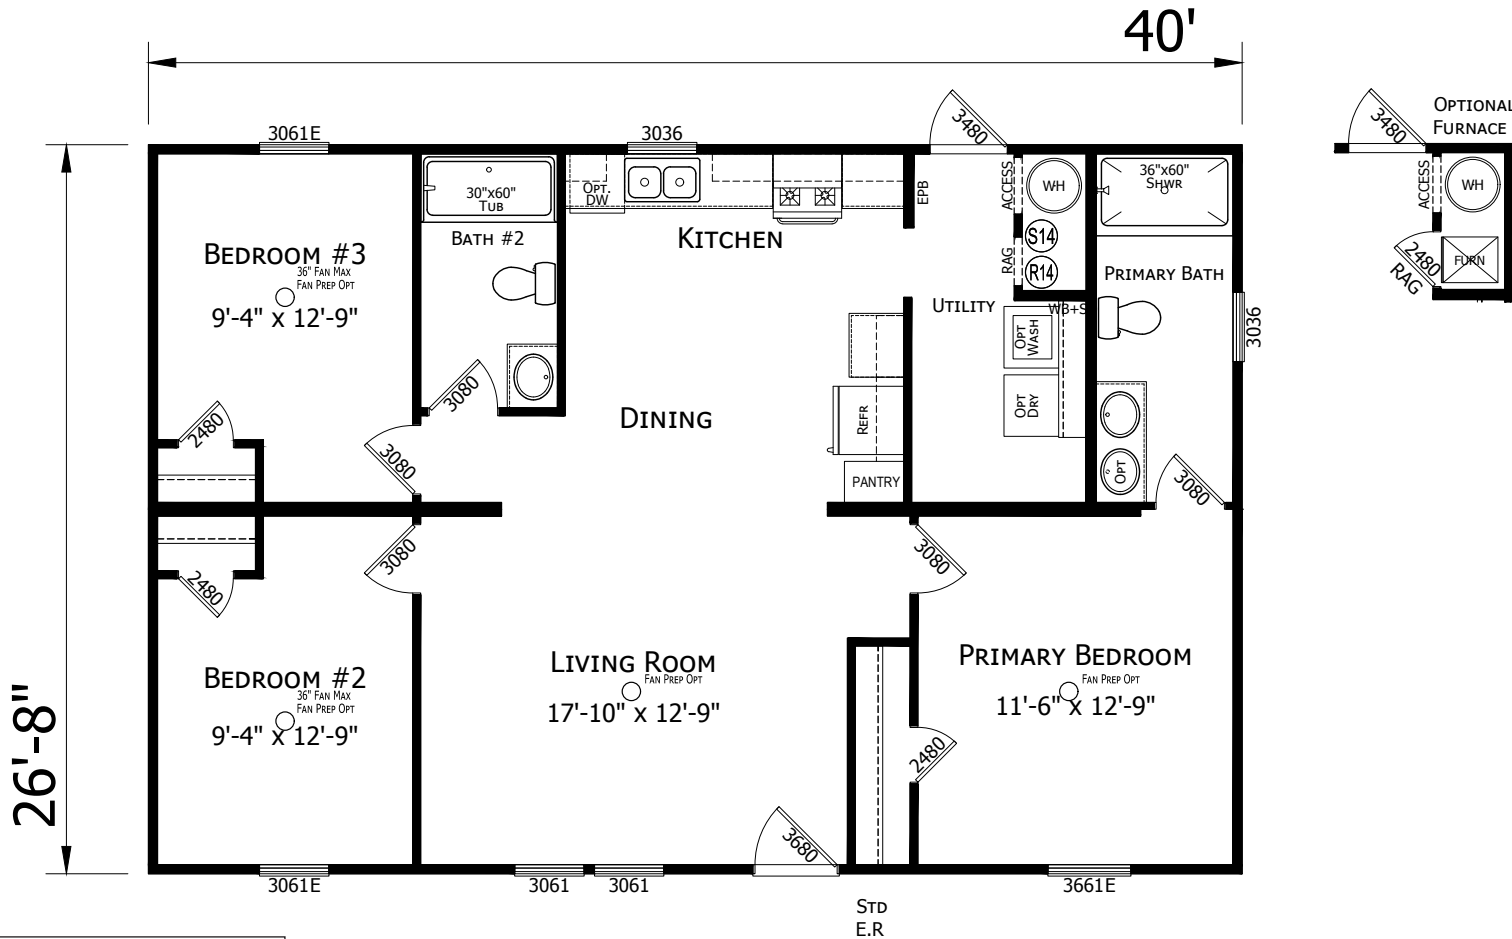

Hardee

Prime Series

1,067 SQ. FT. (Approximate) 3 Bedrooms, 2 Baths

Last Updated: 11-9-23

FACTORY SELECT HOMES
19280 Cortez Blvd.
Brooksville, FL 34601

FactorySelectHomes.com | 1-800-716-6337

IMPORTANT: Alta Cima Corp reserves the right to modify, cancel or substitute products or features of this event at any time without prior notice or obligation. Pictures and other promotional materials are representative and may depict or contain floor plans, square footages, elevations, options, upgrades, extra design features, decorations, floor coverings, specialty light fixtures, custom paint and wall coverings, window treatments, landscaping, sound and alarm systems, furnishings, appliances, and other designer/decorator features and amenities that are not included as part of the home and/or may not be available at all locations. Home, pricing and community information is subject to change, and homes to prior sale, at any time without notice or obligation. ©2020 Alta Cima Corp. All rights reserved.