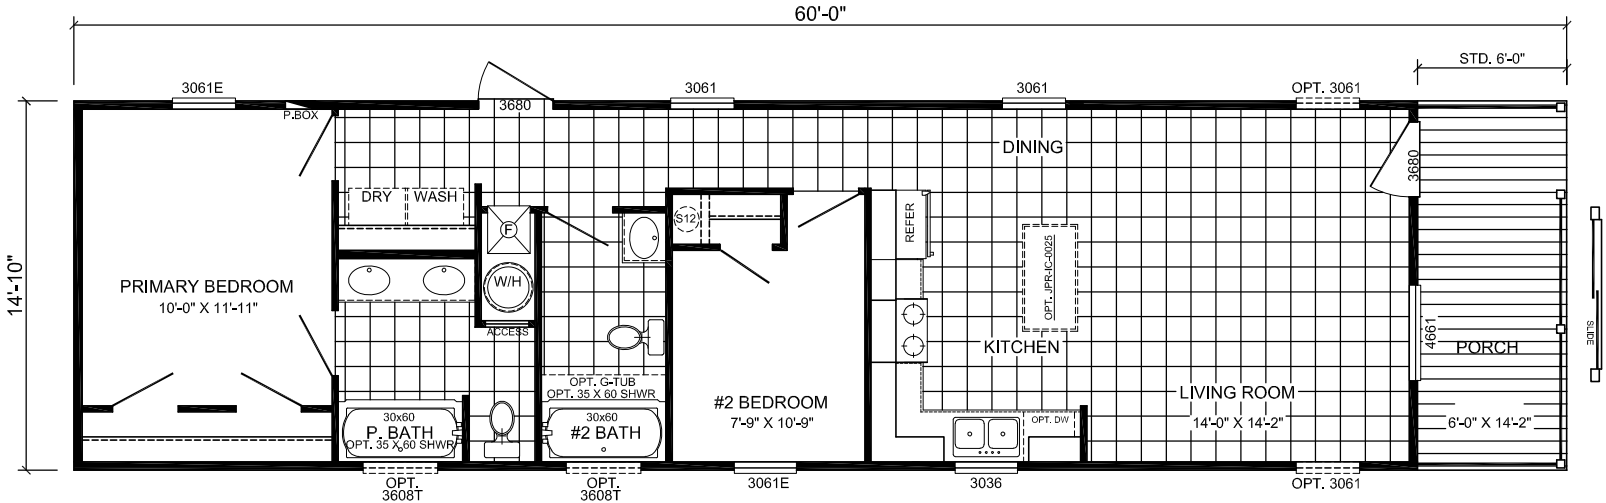

Hardyston

Legend Series

890 SQ. FT. (Approximate) 2 Bedrooms, 2 Baths

Last Updated: 2-17-25

HITCH ELEVATION

FACTORY SELECT HOMES
19280 Cortez Blvd.
Brooksville, FL 34601

FactorySelectHomes.com | 1-800-716-6337