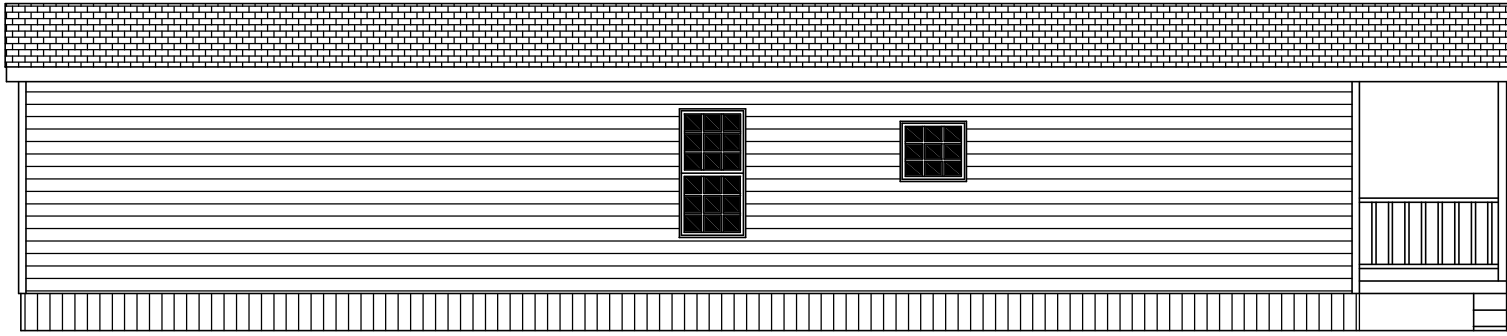

Hardyston

Legend Series

890 SQ. FT. (Approximate) 2 Bedrooms, 2 Baths

Last Updated: 2-17-25

HITCH ELEVATION

FACTORY SELECT HOMES
19280 Cortez Blvd.
Brooksville, FL 34601

FactorySelectHomes.com | 1-800-716-6337