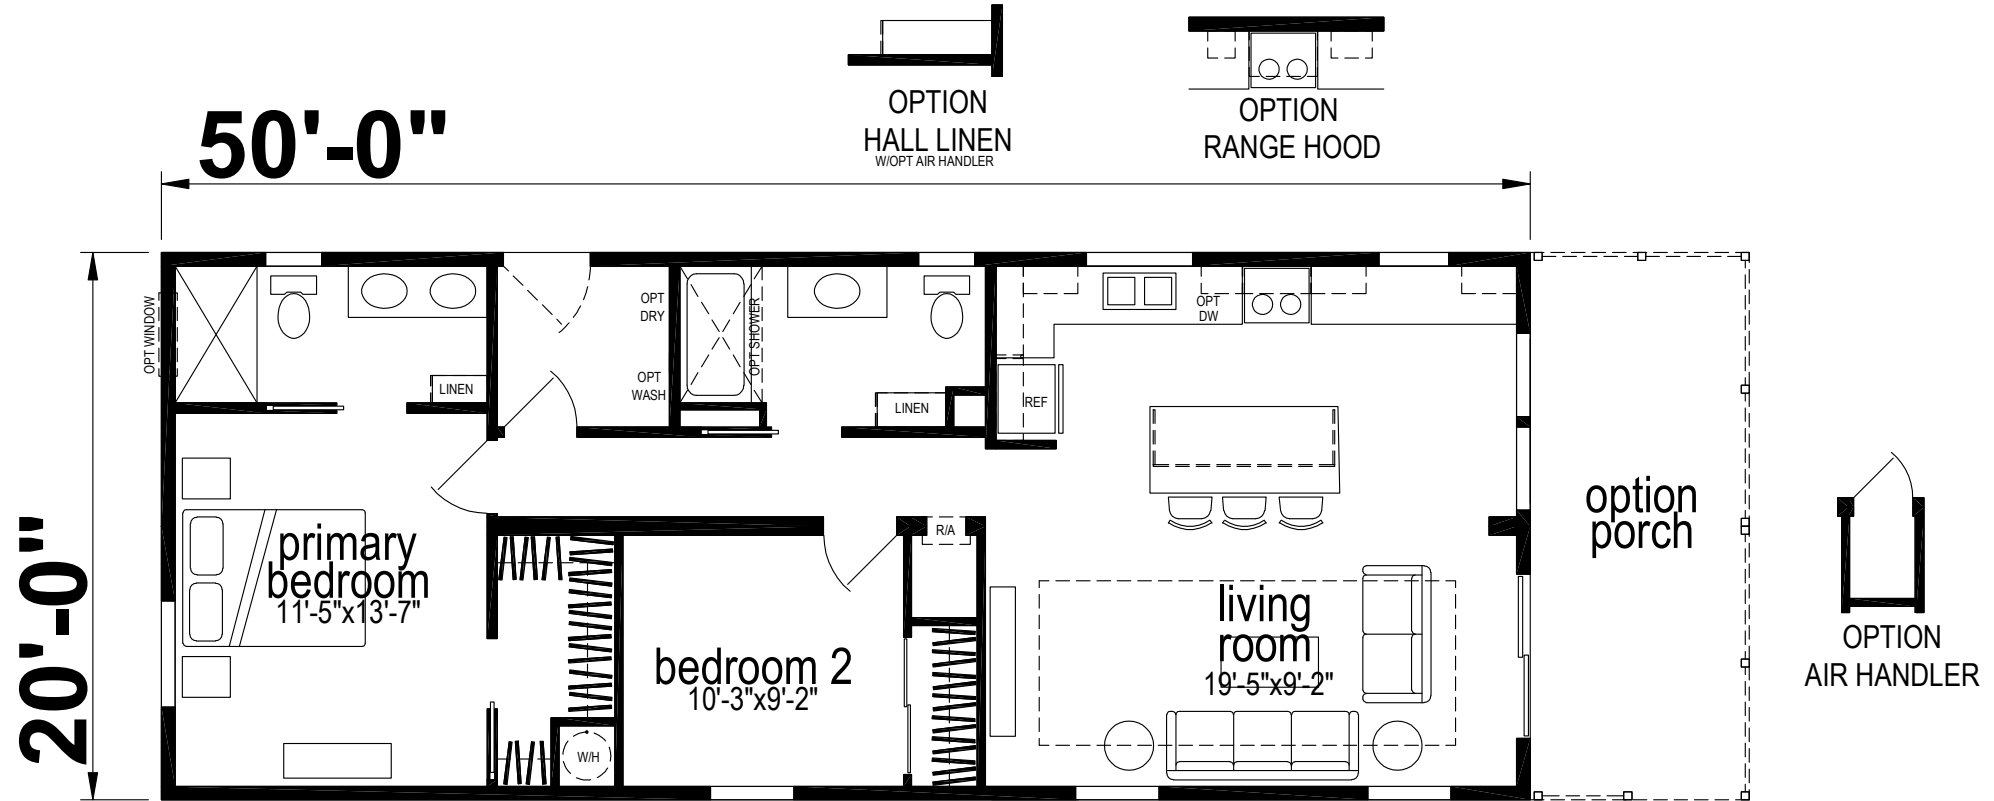

Hedley

Silver Springs Limited Series

1,000 SQ. FT. (Approximate) 2 Bedrooms, 2 Baths

Last Updated: 9-18-24

FACTORY SELECT HOMES
19280 Cortez Blvd.
Brooksville, FL 34601

FactorySelectHomes.com | 1-800-716-6337