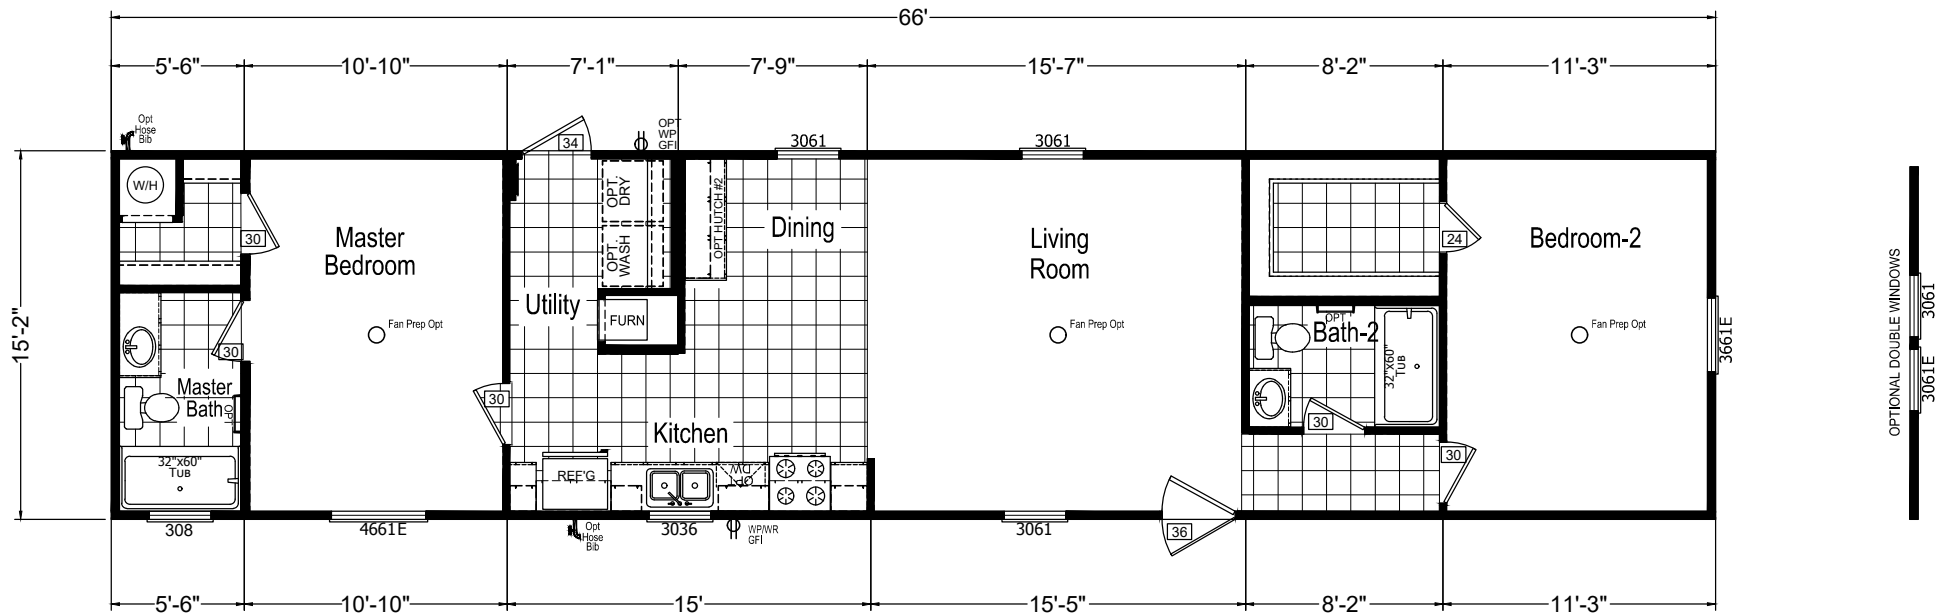

Henson

Trinity Series

2 Bedrooms, 2 Baths
Approx. 1,000 Sq. Ft.

Last Updated: 7-8-20

19280 Cortez Blvd.
Brooksville, FL 34601
1-800-716-6337
www.FactorySelectHomes.com

For Detailed Directions See

I authorize Factory Expo Home Centers to build my house, per this plan.