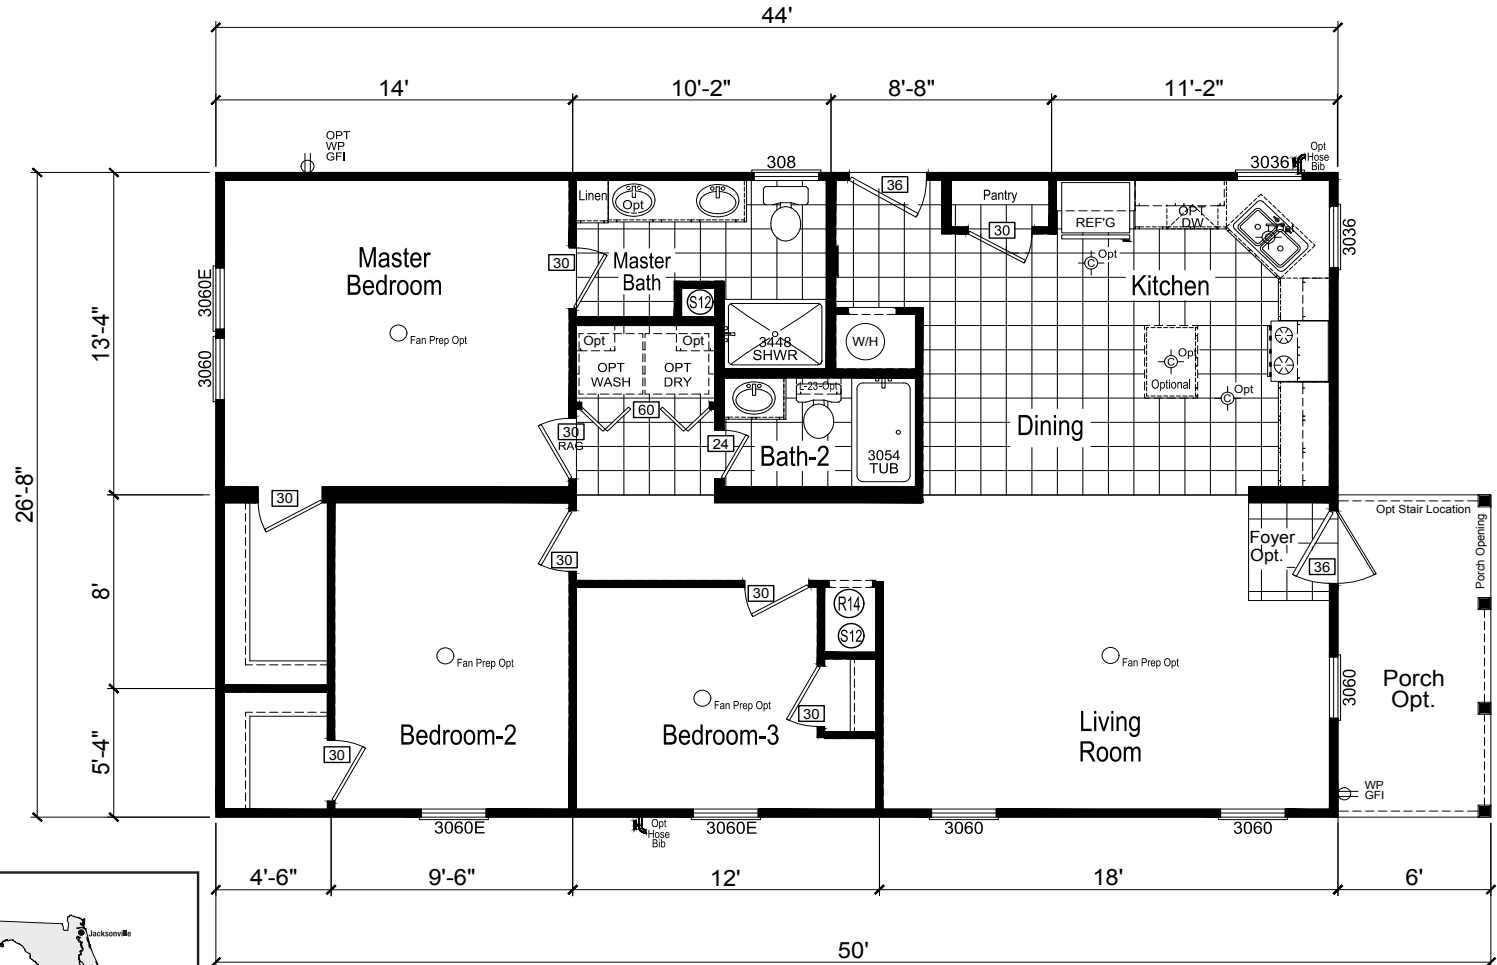

Hinson

Trinity Series

FactorySelectHomes

3 Bedrooms, 2 Baths
Approx. 1,174 Sq. Ft.

Last Updated: 9-20-18

Opt Recess Entry

FactorySelectHomes

19280 Cortez Blvd.
Brooksville, FL 34601
1-800-716-6337