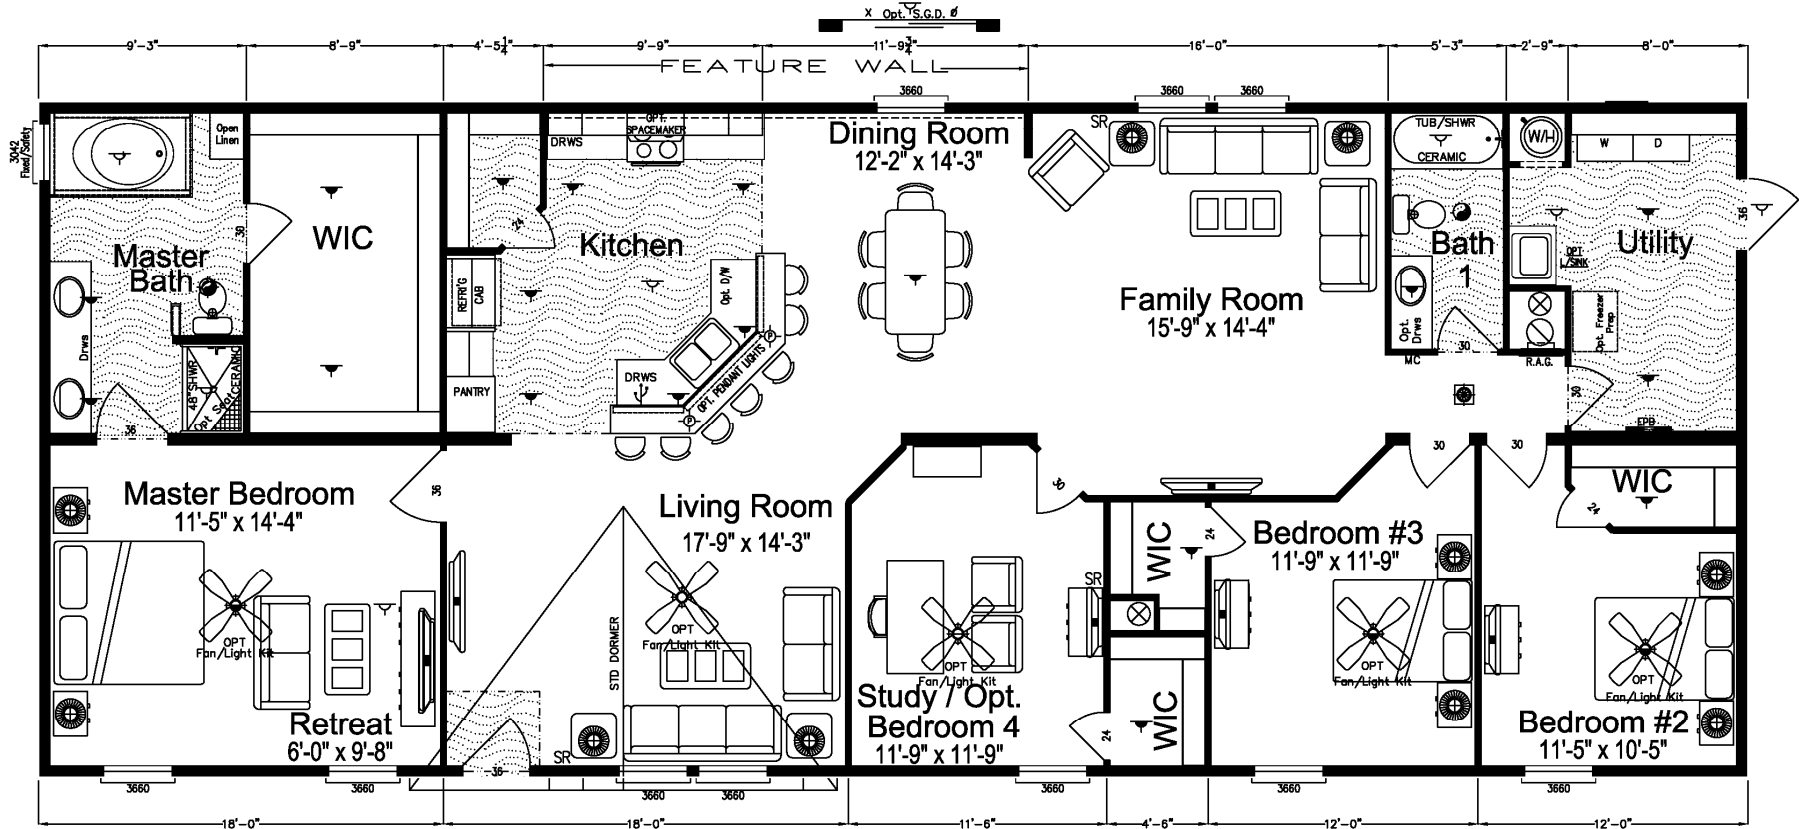

Huffman

Cape Manor Series

2,280 SQ. FT. (Approximate) 4 Bedroom, 2 Bath

Last Updated: 6-1-21

FACTORY SELECT HOMES
19280 Cortez Blvd.
Brooksville, FL 34601

FactorySelectHomes.com | 1-800-716-6337

IMPORTANT: Alta Cima Corp reserves the right to modify, cancel or substitute products or features of this event at any time without prior notice or obligation. Pictures and other promotional materials are representative and may depict or contain floor plans, square footages, elevations, options, upgrades, extra design features, decorations, floor coverings, specialty light fixtures, custom paint and wall coverings, window treatments, landscaping, sound and alarm systems, furnishings, appliances, and other designer/decorator features and amenities that are not included as part of the home and/or may not be available at all locations. Home, pricing and community information is subject to change, and homes to prior sale, at any time without notice or obligation. ©2020 Alta Cima Corp. All rights reserved.