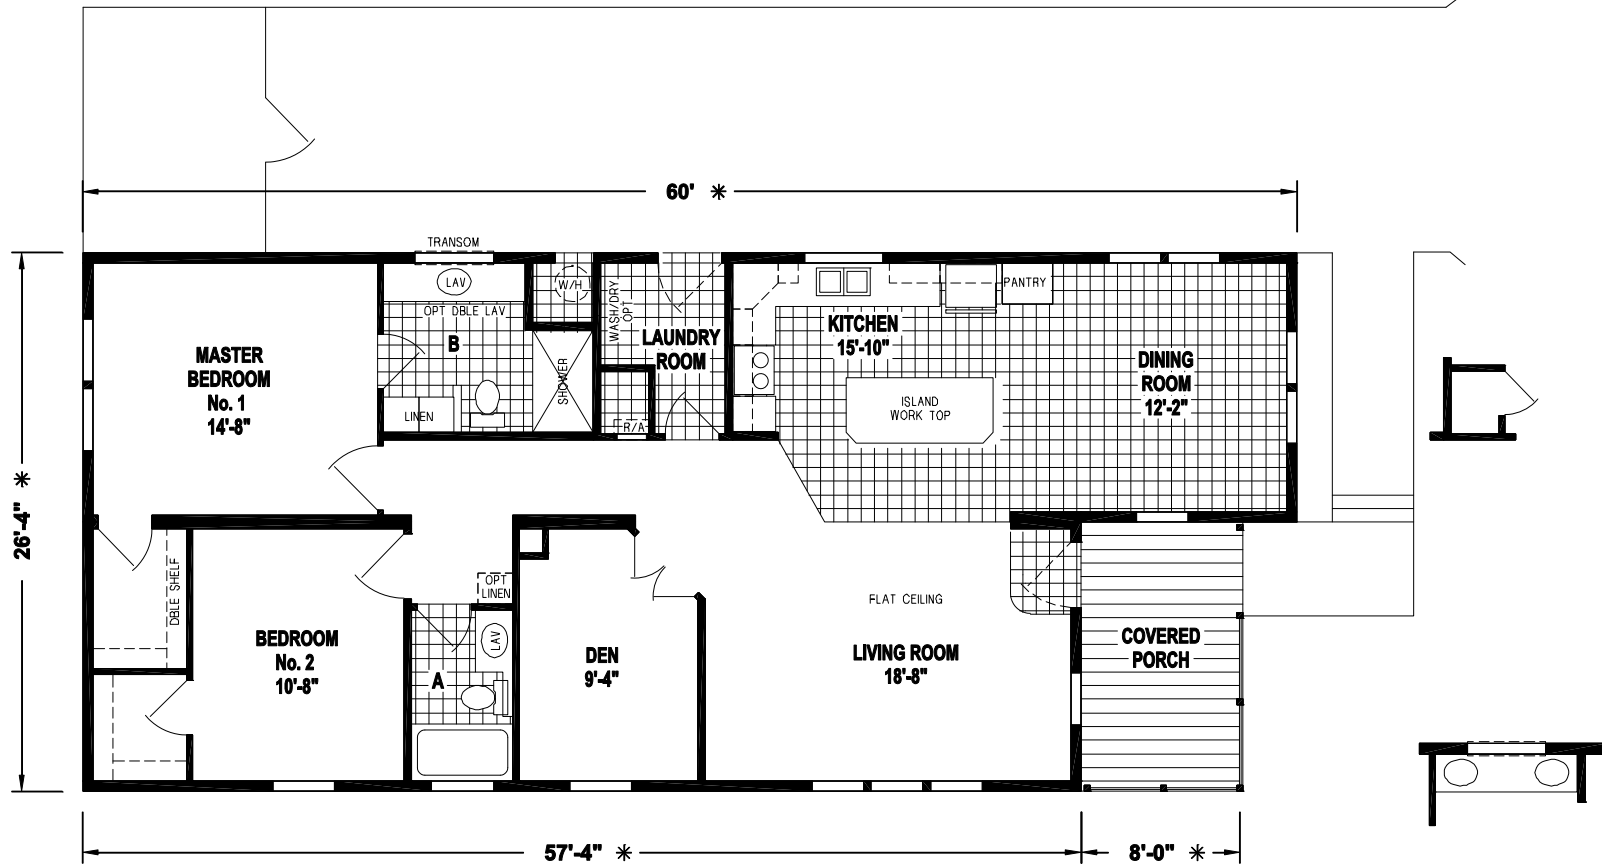

Keeport

Silver Springs Limited Series

SKYLINE

FactorySelectHomes

2 Bedrooms, 2 Baths
Approx. 1,445 Sq. Ft.

Last Updated: 3-8-19

FactorySelectHomes

19280 Cortez Blvd.
 Brooksville, FL 34601
 1-800-716-6337